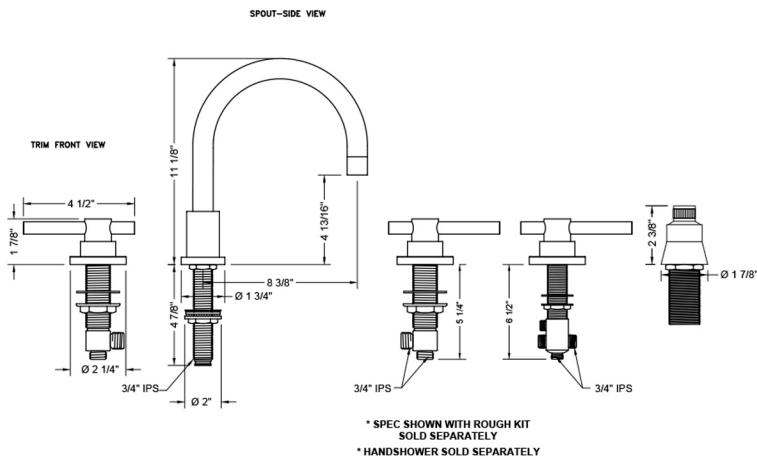

Contempo Roman Tub Set with Peg Lever Handles and Straight Handshower

Model #: 9980-T638-S-TRIM-

FEATURES:

- All brass roman deck mount tub set trim
- Any handshower can be used
- Quick connect/disconnect spout
- Swivel Spout includes full flow aerator
- Includes:
 - 3060-DS hose
 - 8030 straight handshower mount
 - 8019 deck mount sleeve
- Spout Hole Size Min-Max: 1 1/8" - 1 3/4"
- Valve Hole Size Min-Max: 1 1/4" - 1 3/8"
- ADA Compliant Levers
- Requires J-6912-DIV-RGH rough in kit

SPECIFICATION DRAWING:

AVAILABLE HANDLES: