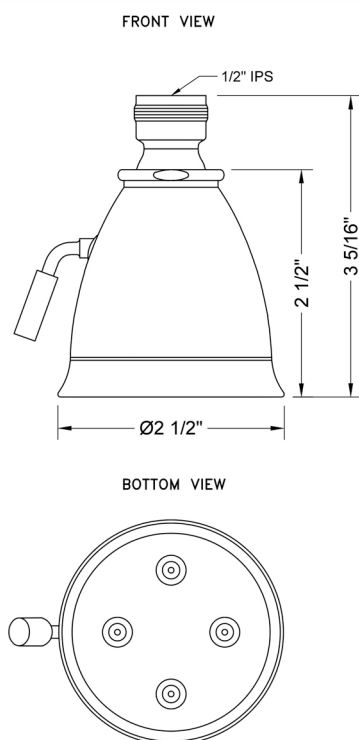

## Retro #3 Showerhead - 2.0 GPM

**Model #: B718-2.0-**

### FEATURES:

- 2 1/2" Brass adjustable spray showerhead
- 1/2" IPS adjustable brass ball joint to adjust angle of showerhead
- 4 adjustable jets with 32 individual sprays
- Adjusts from wide to narrow rain
- Easy clean flush system
- Traditional flared bell design
- Available flow rates: 2.5, 2.0, 1.75 & 1.5 GPM

### SPECIFICATION DRAWING: