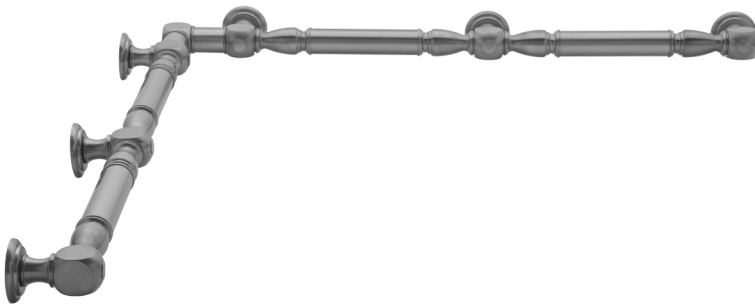

G20 36" x 48" Inside Corner Grab Bar

Model #: **G20-36-48-IC-**

FEATURES:

- ADA compliant when properly installed
- All brass construction, fully polished & plated
- All grab bars can be custom sized. Contact JACLO for pricing & availability
- Optional handshower sliders and toilet paper/wash cloth holders can be added only upon initial order
- Grab bars over 32" REQUIRE a middle post

SPECIFICATION DRAWING:

BRASS LUXURY GRAB BAR							
PART. #	DESCRIPTION	A	B	PART. #	DESCRIPTION	A	B
G20-12-12-IC	CENTER OF POST	12"	12"	G20-24-36-IC	CENTER OF POST	24"	36"
G20-12-16-IC	CENTER OF POST	12"	16"	G20-24-48-IC	CENTER OF POST	24"	48"
G20-12-24-IC	CENTER OF POST	12"	24"	G20-24-60-IC	CENTER OF POST	24"	60"
G20-12-32-IC	CENTER OF POST	12"	32"				
G20-12-36-IC	CENTER OF POST	12"	36"	G20-32-32-IC	CENTER OF POST	32"	32"
G20-12-48-IC	CENTER OF POST	12"	48"	G20-32-36-IC	CENTER OF POST	32"	36"
G20-12-60-IC	CENTER OF POST	12"	60"	G20-32-48-IC	CENTER OF POST	32"	48"
				G20-32-60-IC	CENTER OF POST	32"	60"
G20-16-16-IC	CENTER OF POST	16"	16"				
G20-16-24-IC	CENTER OF POST	16"	24"	G20-36-36-IC	CENTER OF POST	36"	36"
G20-16-32-IC	CENTER OF POST	16"	32"	G20-36-48-IC	CENTER OF POST	36"	48"
				G20-36-60-IC	CENTER OF POST	36"	60"
G20-16-36-IC	CENTER OF POST	16"	36"				
G20-16-48-IC	CENTER OF POST	16"	48"	G20-48-48-IC	CENTER OF POST	48"	48"
G20-16-60-IC	CENTER OF POST	16"	60"	G20-48-60-IC	CENTER OF POST	48"	60"
G20-24-24-IC	CENTER OF POST	24"	24"				
G20-24-32-IC	CENTER OF POST	24"	32"	G20-60-60-IC	CENTER OF POST	60"	60"