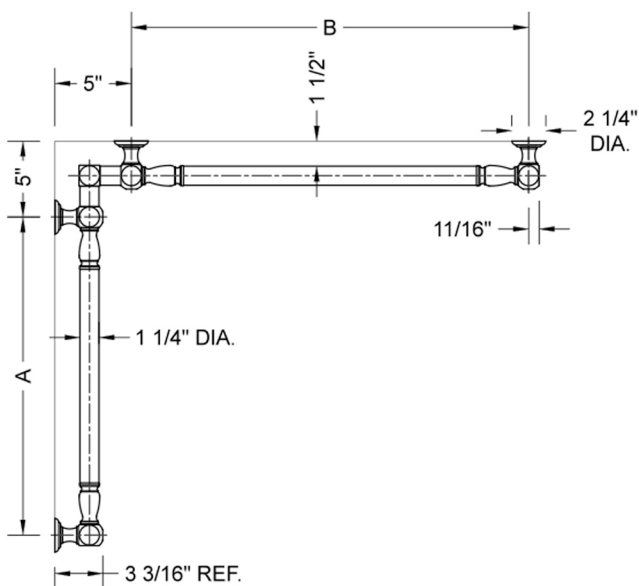

G20 36" x 48" Inside Corner Grab Bar

Model #: **G20-36-48-IC-**

FEATURES:

- ADA compliant when properly installed
- All brass construction, fully polished & plated
- All grab bars can be custom sized. Contact JACLO for pricing & availability
- Optional handshower sliders and toilet paper/wash cloth holders can be added only upon initial order
- Grab bars over 32" REQUIRE a middle post

SPECIFICATION DRAWING:

BRASS LUXURY GRAB BAR							
PART. #	DESCRIPTION	A	B	PART. #	DESCRIPTION	A	B
G20-12-12-IC	CENTER OF POST	12"	12"	G20-24-36-IC	CENTER OF POST	24"	36"
G20-12-16-IC	CENTER OF POST	12"	16"	G20-24-48-IC	CENTER OF POST	24"	48"
G20-12-24-IC	CENTER OF POST	12"	24"	G20-24-60-IC	CENTER OF POST	24"	60"
G20-12-32-IC	CENTER OF POST	12"	32"				
G20-12-36-IC	CENTER OF POST	12"	36"	G20-32-32-IC	CENTER OF POST	32"	32"
G20-12-48-IC	CENTER OF POST	12"	48"	G20-32-36-IC	CENTER OF POST	32"	36"
G20-12-60-IC	CENTER OF POST	12"	60"	G20-32-48-IC	CENTER OF POST	32"	48"
				G20-32-60-IC	CENTER OF POST	32"	60"
G20-16-16-IC	CENTER OF POST	16"	16"				
G20-16-24-IC	CENTER OF POST	16"	24"	G20-36-36-IC	CENTER OF POST	36"	36"
G20-16-32-IC	CENTER OF POST	16"	32"	G20-36-48-IC	CENTER OF POST	36"	48"
				G20-36-60-IC	CENTER OF POST	36"	60"
G20-16-36-IC	CENTER OF POST	16"	36"				
G20-16-48-IC	CENTER OF POST	16"	48"	G20-48-48-IC	CENTER OF POST	48"	48"
G20-16-60-IC	CENTER OF POST	16"	60"	G20-48-60-IC	CENTER OF POST	48"	60"
G20-24-24-IC	CENTER OF POST	24"	24"				
G20-24-32-IC	CENTER OF POST	24"	32"	G20-60-60-IC	CENTER OF POST	60"	60"