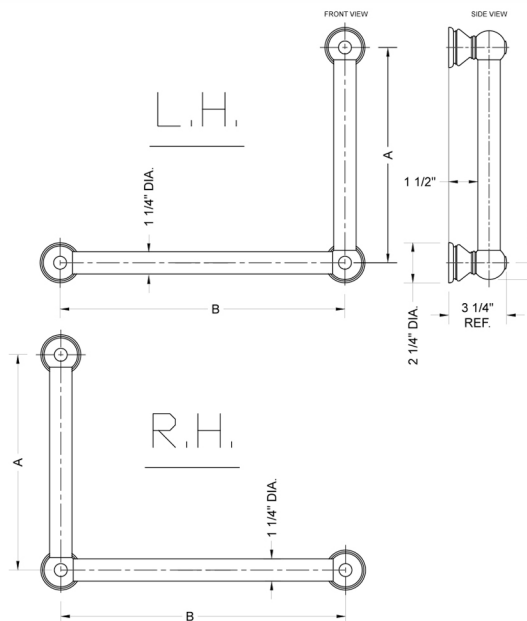

G30 16H x 16W 90° Grab Bar

Model #: **G30-16H-16W-**

FEATURES:

- ADA compliant when properly installed
- All brass construction, fully polished & plated
- All grab bars can be custom sized. Contact JACLO for pricing & availability
- Optional handshower sliders and toilet paper/wash cloth holders can be added only upon initial order
- Grab bars over 32" REQUIRE a middle post

SPECIFICATION DRAWING:

BRASS LUXURY GRAB BAR			
PART. #	DESCRIPTION	A H	B W
G30-12H-12W	CENTER TO CENTER	12"	12"
G30-12H-16W	CENTER TO CENTER	12"	16"
G30-12H-24W	CENTER TO CENTER	12"	24"
G30-12H-32W	CENTER TO CENTER	12"	32"
G30-16H-12W	CENTER TO CENTER	16"	12"
G30-16H-16W	CENTER TO CENTER	16"	16"
G30-16H-24W	CENTER TO CENTER	16"	24"
G30-16H-32W	CENTER TO CENTER	16"	32"
G30-24H-12W	CENTER TO CENTER	24"	12"
G30-24H-16W	CENTER TO CENTER	24"	16"
G30-24H-24W	CENTER TO CENTER	24"	24"
G30-24H-32W	CENTER TO CENTER	24"	32"
G30-32H-12W	CENTER TO CENTER	32"	12"
G30-32H-16W	CENTER TO CENTER	32"	16"
G30-32H-24W	CENTER TO CENTER	32"	24"
G30-32H-32W	CENTER TO CENTER	32"	32"