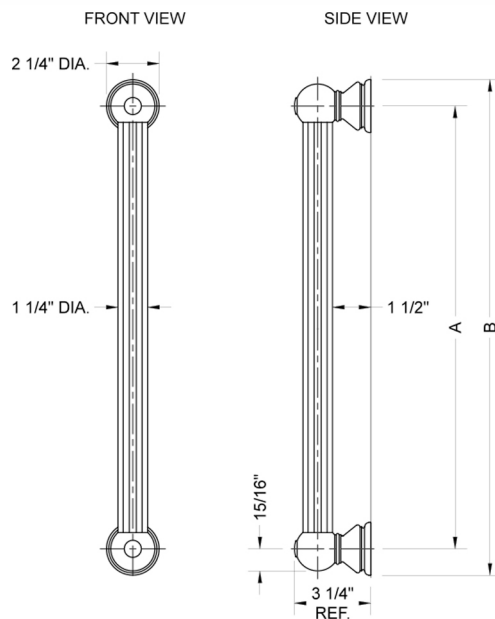

## 18" G33 Straight Grab Bar

Model #: G33-18-

### FEATURES:

- ADA compliant when properly installed
- All brass construction, fully polished & plated
- All grab bars can be custom sized. Contact JACLO for pricing & availability
- Optional handshower sliders and toilet paper/wash cloth holders can be added only upon initial order
- Grab bars over 32" REQUIRE a middle post

### SPECIFICATION DRAWING:

| BRASS LUXURY GRAB BAR                           |                      |     |         |
|---|----------------------|-----|---------|
| PART. #   | DESCRIPTION          | A   | B       |
| G33-12-XX                                       | 12" CENTER TO CENTER | 12" | 14 1/4" |
| G33-16-XX                                       | 16" CENTER TO CENTER | 16" | 18 1/4" |
| G33-18-XX                                       | 18" CENTER TO CENTER | 18" | 20 1/4" |
| G33-24-XX                                       | 24" CENTER TO CENTER | 24" | 28 1/4" |
| G33-32-XX                                       | 32" CENTER TO CENTER | 32" | 44 1/4" |
| *NOTE: GRAB BARS OVER 32" REQUIRE A MIDDLE POST |                      |     |         |
| G33-36-XX                                       | 36" CENTER TO CENTER | 36" | 38 1/4" |
| G33-42-XX                                       | 42" CENTER TO CENTER | 42" | 44 1/4" |
| G33-48-XX                                       | 48" CENTER TO CENTER | 48" | 50 1/4" |
| G33-60-XX                                       | 60" CENTER TO CENTER | 60" | 62 1/4" |