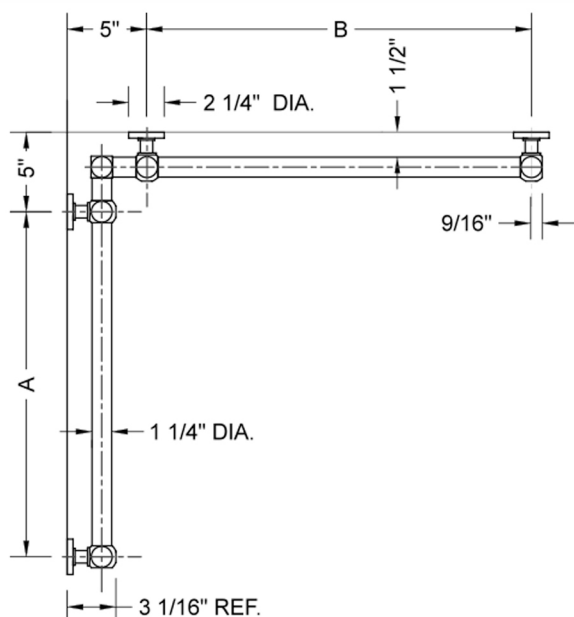

G70 24" x 48" Inside Corner Grab Bar

Model #: **G70-24-48-IC-**

FEATURES:

- ADA compliant when properly installed
- All brass construction, fully polished & plated
- All grab bars can be custom sized. Contact JACLO for pricing & availability
- Optional handshower sliders and toilet paper/wash cloth holders can be added only upon initial order
- Grab bars over 32" REQUIRE a middle post

SPECIFICATION DRAWING:

BRASS LUXURY GRAB BAR							
PART. #	DESCRIPTION	A	B	PART. #	DESCRIPTION	A	B
G70-12-12-IC	CENTER OF POST	12"	12"	G70-24-36-IC	CENTER OF POST	24"	36"
G70-12-16-IC	CENTER OF POST	12"	16"	G70-24-48-IC	CENTER OF POST	24"	48"
G70-12-24-IC	CENTER OF POST	12"	24"	G70-24-60-IC	CENTER OF POST	24"	60"
G70-12-32-IC	CENTER OF POST	12"	32"				
				G70-32-32-IC	CENTER OF POST	32"	32"
G70-12-36-IC	CENTER OF POST	12"	36"	G70-32-36-IC	CENTER OF POST	32"	36"
G70-12-48-IC	CENTER OF POST	12"	48"	G70-32-48-IC	CENTER OF POST	32"	48"
G70-12-60-IC	CENTER OF POST	12"	60"	G70-32-60-IC	CENTER OF POST	32"	60"
G70-16-16-IC	CENTER OF POST	16"	16"	G70-36-36-IC	CENTER OF POST	36"	36"
G70-16-24-IC	CENTER OF POST	16"	24"	G70-36-48-IC	CENTER OF POST	36"	48"
G70-16-32-IC	CENTER OF POST	16"	32"	G70-36-60-IC	CENTER OF POST	36"	60"
G70-16-36-IC	CENTER OF POST	16"	36"	G70-48-48-IC	CENTER OF POST	48"	48"
G70-16-48-IC	CENTER OF POST	16"	48"	G70-48-60-IC	CENTER OF POST	48"	60"
G70-16-60-IC	CENTER OF POST	16"	60"				
				G70-60-60-IC	CENTER OF POST	60"	60"
G70-24-24-IC	CENTER OF POST	24"	24"				
G70-24-32-IC	CENTER OF POST	24"	32"				