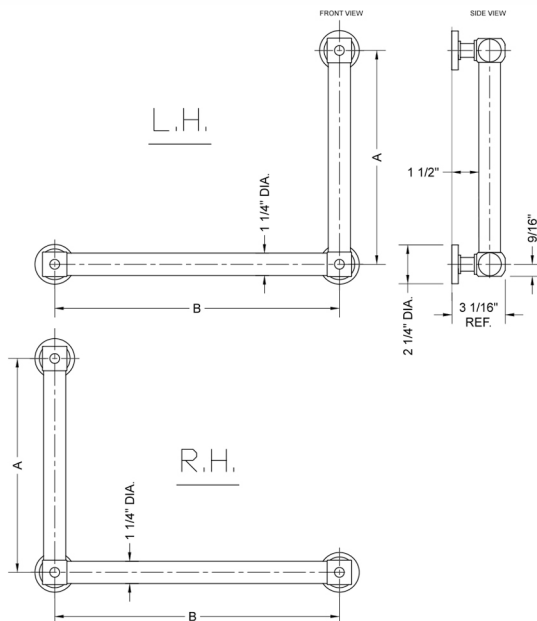

## G70 24H x 32W 90° Left Hand Grab Bar

**Model #: G70-24H-32W-LH-**

### FEATURES:

- ADA compliant when properly installed
- All brass construction, fully polished & plated
- All grab bars can be custom sized. Contact JACLO for pricing & availability
- Optional handshower sliders and toilet paper/wash cloth holders can be added only upon initial order
- Grab bars over 32" REQUIRE a middle post

### SPECIFICATION DRAWING:

BRASS LUXURY GRAB BAR			
PART #	DESCRIPTION	A H	B W
G70-12H-12W	CENTER TO CENTER	12"	12"
G70-12H-16W	CENTER TO CENTER	12"	16"
G70-12H-24W	CENTER TO CENTER	12"	24"
G70-12H-32W	CENTER TO CENTER	12"	32"
G70-16H-12W	CENTER TO CENTER	16"	12"
G70-16H-16W	CENTER TO CENTER	16"	16"
G70-16H-24W	CENTER TO CENTER	16"	24"
G70-16H-32W	CENTER TO CENTER	16"	32"
G70-24H-12W	CENTER TO CENTER	24"	12"
G70-24H-16W	CENTER TO CENTER	24"	16"
G70-24H-24W	CENTER TO CENTER	24"	24"
G70-24H-32W	CENTER TO CENTER	24"	32"
G70-32H-12W	CENTER TO CENTER	32"	12"
G70-32H-16W	CENTER TO CENTER	32"	16"
G70-32H-24W	CENTER TO CENTER	32"	24"
G70-32H-32W	CENTER TO CENTER	32"	32"