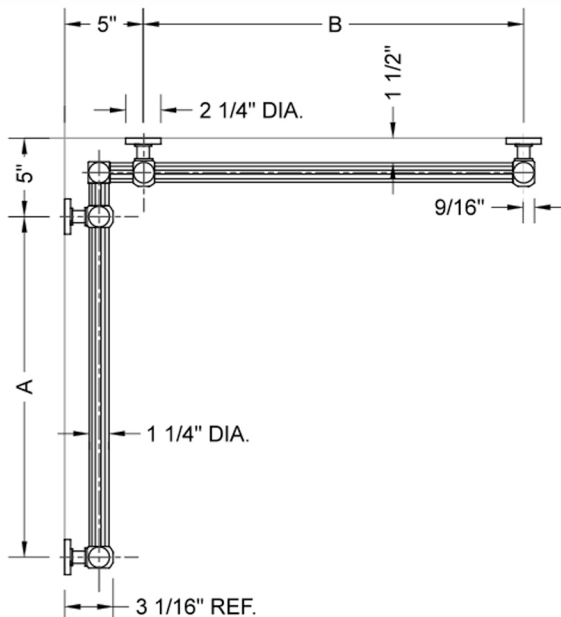

G71 12" x 12" Inside Corner Grab Bar

Model #: G71-12-12-IC-

FEATURES:

- ADA compliant when properly installed
- All brass construction, fully polished & plated
- All grab bars can be custom sized. Contact JACLO for pricing & availability
- Optional handshower sliders and toilet paper/wash cloth holders can be added only upon initial order
- Grab bars over 32" REQUIRE a middle post

SPECIFICATION DRAWING:

BRASS LUXURY GRAB BAR							
PART. #	DESCRIPTION	A	B	PART. #	DESCRIPTION	A	B
G71-12-12-IC	CENTER OF POST	12"	12"	G71-24-36-IC	CENTER OF POST	24"	36"
G71-12-16-IC	CENTER OF POST	12"	16"	G71-24-48-IC	CENTER OF POST	24"	48"
G71-12-24-IC	CENTER OF POST	12"	24"	G71-24-60-IC	CENTER OF POST	24"	60"
G71-12-32-IC	CENTER OF POST	12"	32"				
				G71-32-32-IC	CENTER OF POST	32"	32"
G71-12-36-IC	CENTER OF POST	12"	36"	G71-32-36-IC	CENTER OF POST	32"	36"
G71-12-48-IC	CENTER OF POST	12"	48"	G71-32-48-IC	CENTER OF POST	32"	48"
G71-12-60-IC	CENTER OF POST	12"	60"	G71-32-60-IC	CENTER OF POST	32"	60"
G71-16-16-IC	CENTER OF POST	16"	16"	G71-36-36-IC	CENTER OF POST	36"	36"
G71-16-24-IC	CENTER OF POST	16"	24"	G71-36-48-IC	CENTER OF POST	36"	48"
G71-16-32-IC	CENTER OF POST	16"	32"	G71-36-60-IC	CENTER OF POST	36"	60"
G71-16-36-IC	CENTER OF POST	16"	36"	G71-48-48-IC	CENTER OF POST	48"	48"
G71-16-48-IC	CENTER OF POST	16"	48"	G71-48-60-IC	CENTER OF POST	48"	60"
G71-16-60-IC	CENTER OF POST	16"	60"				
				G71-60-60-IC	CENTER OF POST	60"	60"
G71-24-24-IC	CENTER OF POST	24"	24"				
G71-24-32-IC	CENTER OF POST	24"	32"				