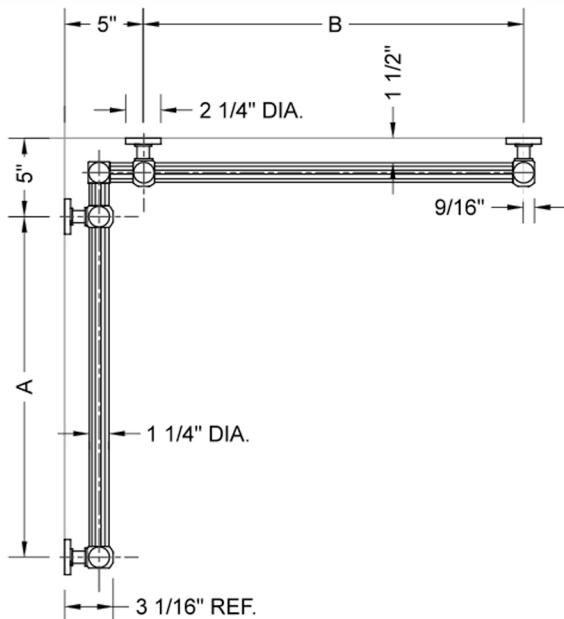

G71 16" x 60" Inside Corner Grab Bar

Model #: G71-16-60-IC-

FEATURES:

- ADA compliant when properly installed
- All brass construction, fully polished & plated
- All grab bars can be custom sized. Contact JACLO for pricing & availability
- Optional handshower sliders and toilet paper/wash cloth holders can be added only upon initial order
- Grab bars over 32" REQUIRE a middle post

SPECIFICATION DRAWING:

BRASS LUXURY GRAB BAR							
PART. #	DESCRIPTION	A	B	PART. #	DESCRIPTION	A	B
G71-12-12-IC	CENTER OF POST	12"	12"	G71-24-36-IC	CENTER OF POST	24"	36"
G71-12-16-IC	CENTER OF POST	12"	16"	G71-24-48-IC	CENTER OF POST	24"	48"
G71-12-24-IC	CENTER OF POST	12"	24"	G71-24-60-IC	CENTER OF POST	24"	60"
G71-12-32-IC	CENTER OF POST	12"	32"				
				G71-32-32-IC	CENTER OF POST	32"	32"
G71-12-36-IC	CENTER OF POST	12"	36"	G71-32-36-IC	CENTER OF POST	32"	36"
G71-12-48-IC	CENTER OF POST	12"	48"	G71-32-48-IC	CENTER OF POST	32"	48"
G71-12-60-IC	CENTER OF POST	12"	60"	G71-32-60-IC	CENTER OF POST	32"	60"
G71-16-16-IC	CENTER OF POST	16"	16"	G71-36-36-IC	CENTER OF POST	36"	36"
G71-16-24-IC	CENTER OF POST	16"	24"	G71-36-48-IC	CENTER OF POST	36"	48"
G71-16-32-IC	CENTER OF POST	16"	32"	G71-36-60-IC	CENTER OF POST	36"	60"
G71-16-36-IC	CENTER OF POST	16"	36"	G71-48-48-IC	CENTER OF POST	48"	48"
G71-16-48-IC	CENTER OF POST	16"	48"	G71-48-60-IC	CENTER OF POST	48"	60"
G71-16-60-IC	CENTER OF POST	16"	60"				
				G71-60-60-IC	CENTER OF POST	60"	60"
G71-24-24-IC	CENTER OF POST	24"	24"				
G71-24-32-IC	CENTER OF POST	24"	32"				