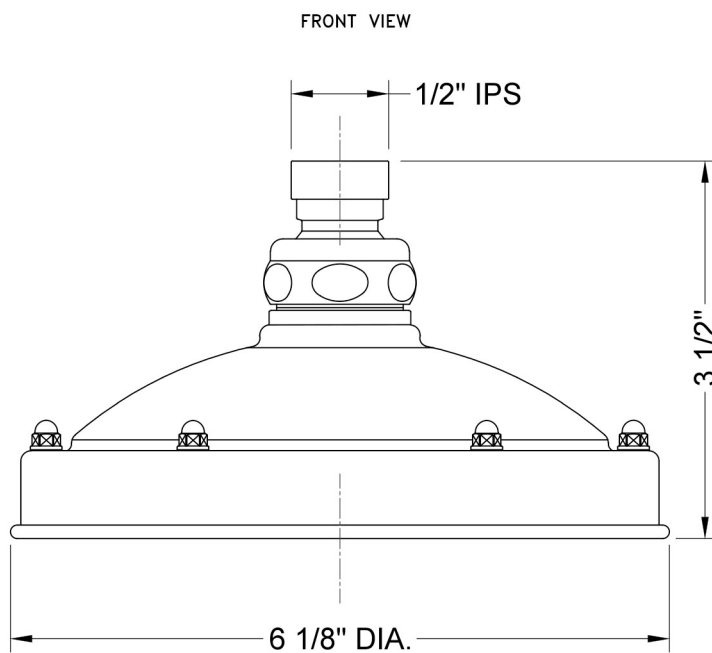

Morgan Rainhead- 1.5 GPM

Model #: S194-1.5-

**FEATURES:**

- 6" Diameter brass rainhead
- 1/2" IPS adjustable brass ball joint to adjust angle of showerhead
- 86 easy clean replaceable rubber jets
- Available flow rates: 2.5, 2.0, 1.75 & 1.5 GPM

**SPECIFICATION DRAWING:**

**SPRAY PATTERNS:**

**ANGLES AND FLOW RATES:**

2.5 GPM			
2.0 GPM			
1.75 GPM	45°	90°	Drop Ceiling
1.5 GPM			