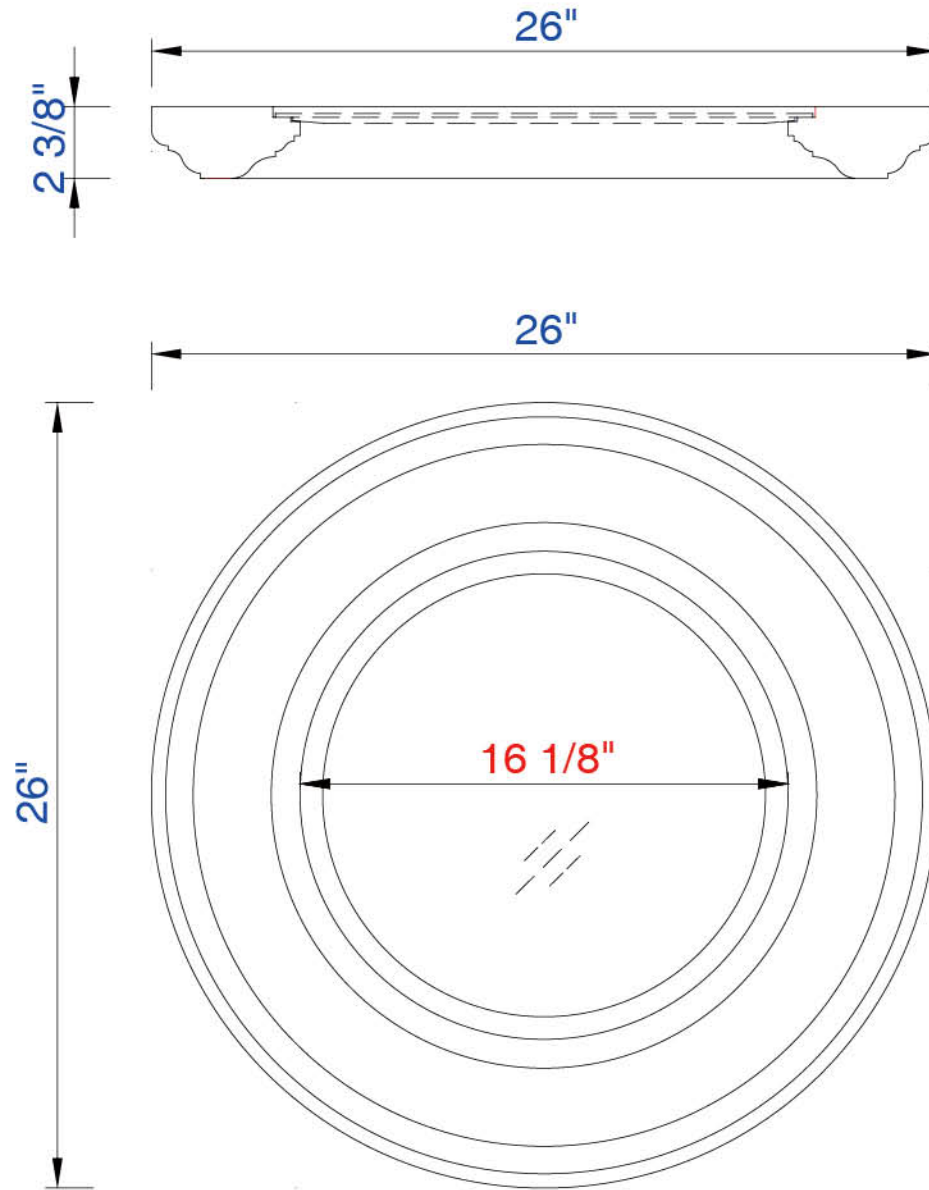

26"

Item Number:

500-M26-HON

JAMES MARTIN

VANITIES

Malibu 26" Mirror

Diagrams with Dimensions
page 01 of 01

660mm

Item Number:
500-M26-HON

JAMES MARTIN

VANITIES

Malibu 660mm Mirror

Diagrams with Dimensions
page 01 of 01