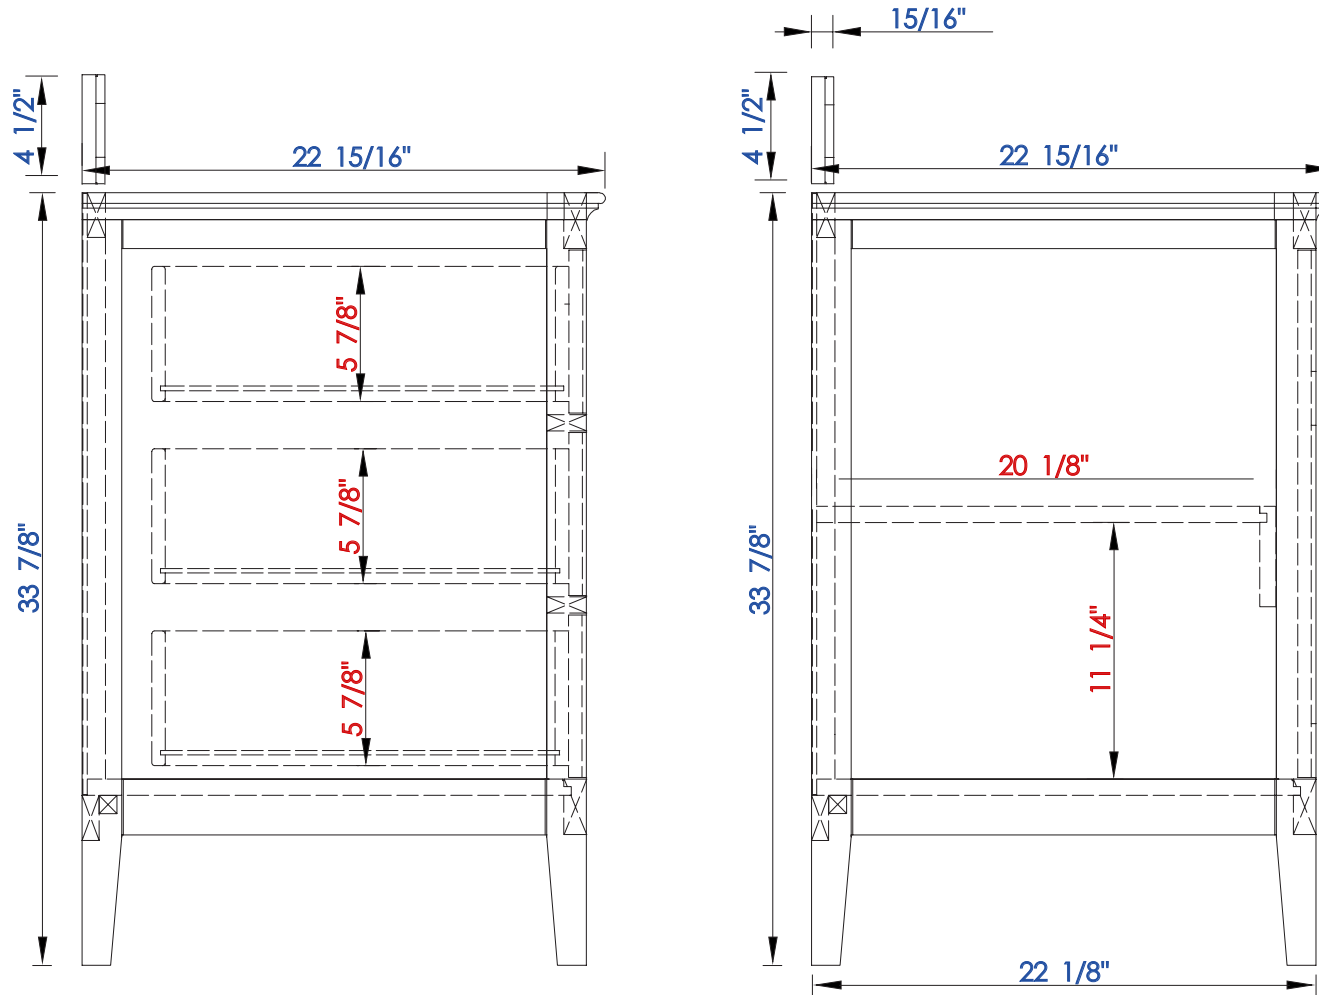

NOTE ONE: Countertops are not shown in these diagrams. (Cabinet Only)

NOTE TWO: Internal Shelves(Shown) are designed to align with sinks in James Martin's Optional Countertops. Customer's own countertops and sink may align differently, and modification may be required. Please consult our website for Countertop Diagrams: www.jamesmartinvanities.com

48"

Item Number:

527-V48-BW
527-V48-SL

JAMES MARTIN

VANITIES

Palisades 48" Single Vanity

Diagrams with Dimensions
page 03 of 03

NOTE ONE: Countertops are not shown in these diagrams. (Cabinet Only)

NOTE TWO: Wood Backsplash (Shown) is designed for the molding detail to align with sinks in James Martin's Optional Countertops. Customer's own countertops and sinks may align differently, and modification may be required.

Please consult our website for Countertop Diagrams: www.jamesmartinvanities.com

1219 mm

Item Number:
527-V48-BW
527-V48-SL

JAMES MARTIN

VANITIES

Palisades 1219mm Double Vanity

Diagrams with Dimensions
page 01 of 03