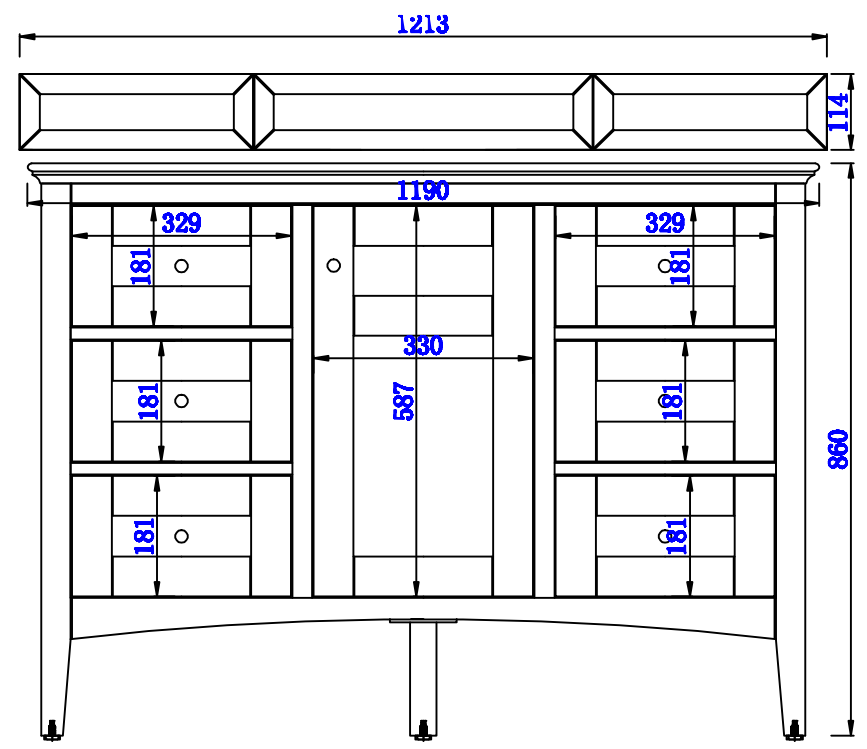

NOTE TWO: Wood Backsplash (Shown) is designed for the molding detail to align with sinks in James Martin's Optional Countertops. Customer's own countertops and sinks may align differently, and modification may be required.

Please consult our website for Countertop Diagrams: www.jamesmartinvanities.com

1219 mm

Item Number:
527-V48-BW
527-V48-SL

JAMES MARTIN

VANITIES

Palisades 1219mm Double Vanity

Diagrams with Dimensions
page 01 of 03

NOTE ONE: Countertops are not shown in these diagrams. (Cabinet Only)

NOTE TWO: Wood Backsplash (Shown) is designed for the molding detail to align with sinks in James Martin's Optional Countertops.

Customer's own countertops and sinks may align differently, and modification may be required.

Please consult our website for Countertop Diagrams: www.jamesmartinvanities.com

1219 mm

Item Number:
527-V48-BW
527-V48-SL

JAMES MARTIN

VANITIES

Palisades 1219mm Single Vanity

Diagrams with Dimensions
page 02 of 03