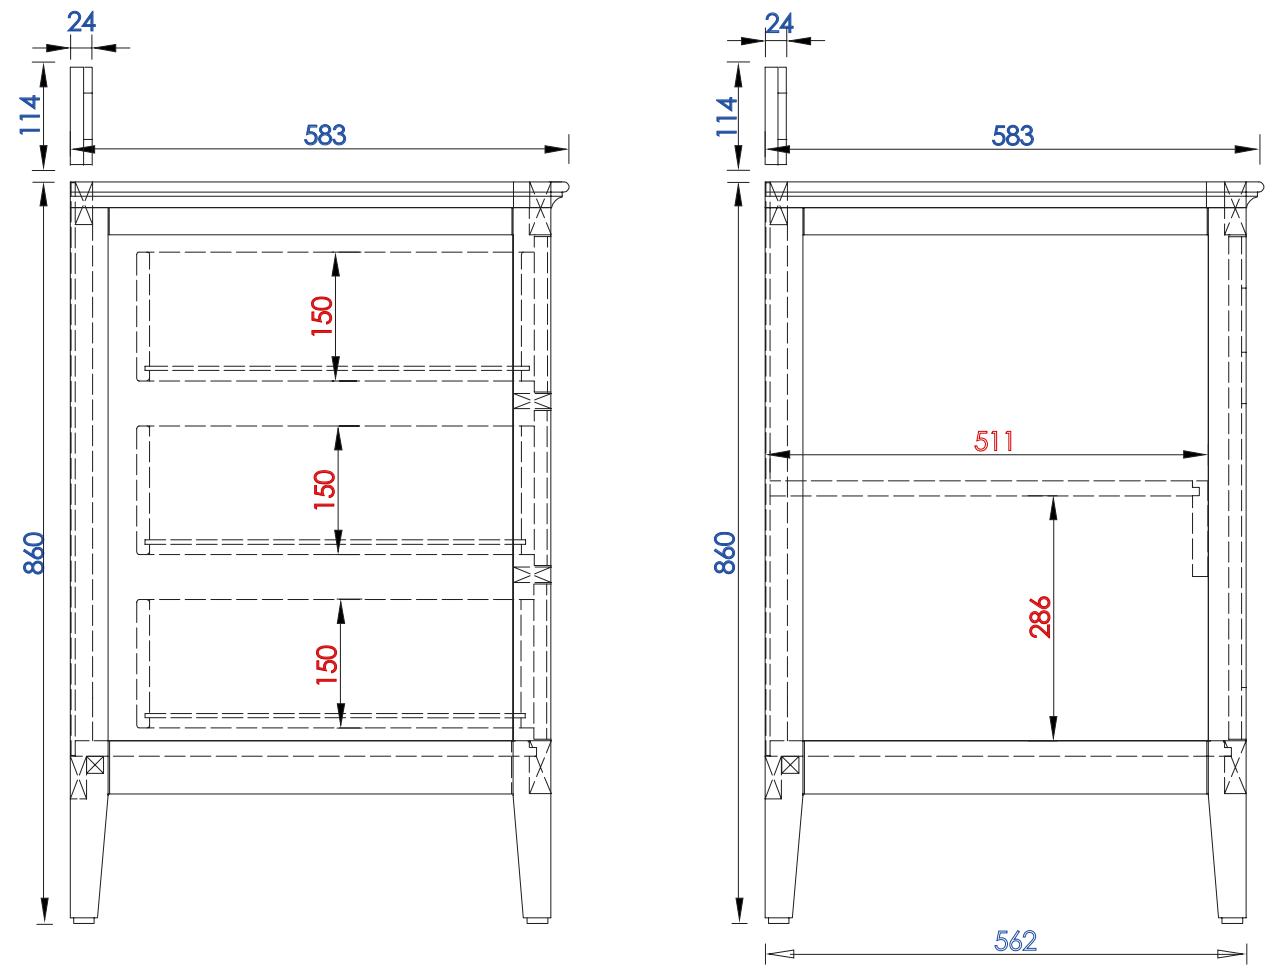

Please consult our website for Countertop Diagrams: www.jamesmartinvanities.com

1219 mm

Item Number:
527-V48-BW
527-V48-SL

JAMES MARTIN

VANITIES

Palisades 1219mm Double Vanity

Diagrams with Dimensions
page 01 of 03

Please consult our website for Countertop Diagrams: www.jamesmartinvanities.com

1219 mm

Item Number:
527-V48-BW
527-V48-SL

JAMES MARTIN

VANITIES

Palisades 1219mm Single Vanity

Diagrams with Dimensions
page 02 of 03

NOTE ONE: Countertops are not shown in these diagrams. (Cabinet Only)
NOTE TWO: Internal Shelves(Shown) are designed to align with sinks in James Martin's Optional Countertops.
Customer's own countertops and sink may align differently, and modification may be required.
Please consult our website for Countertop Diagrams: www.jamesmartinvanities.com

1219 mm

Item Number:

JAMES MARTIN

VANITIES

Palisades 1219mm Single Vanity

Diagrams with Dimensions
page 03 of 03

NOTE ONE: Countertops are not shown in these diagrams. (Cabinet Only)

NOTE TWO: Wood Backsplash (Shown) is designed for the molding detail to align with sinks in James Martin's Optional Countertops.