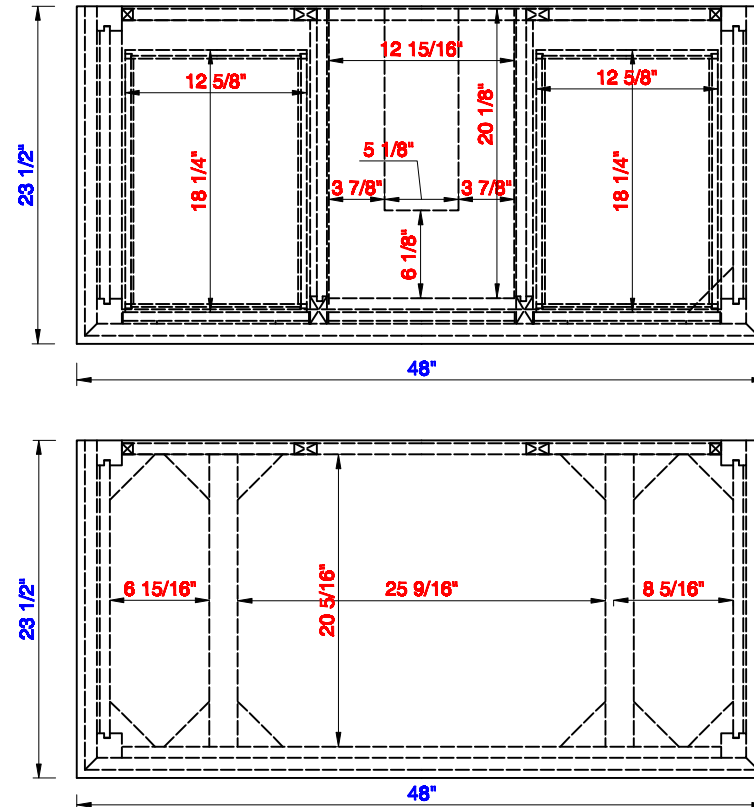

48"

Item Number:

527-V48-BW
527-V48-SL

JAMES MARTIN

VANITIES

Palisades 48" Single Vanity

Diagrams with Dimensions
page 01 of 03

NOTE ONE: Countertops are not shown in these diagrams. (Cabinet Only)

Please consult our website for Countertop Diagrams: www.jamesmartinvanities.com

48"

Item Number:

527-V48-BW
527-V48-SL

JAMES MARTIN

VANITIES

Palisades 48" Single Vanity

Diagrams with Dimensions
page 02 of 03

NOTE ONE: Countertops are not shown in these diagrams. (Cabinet Only)

NOTE TWO: Internal Shelves(Shown) are designed to align with sinks in James Martin's Optional Countertops. Customer's own countertops and sink may align differently, and modification may be required. Please consult our website for Countertop Diagrams: www.jamesmartinvanities.com

Please consult our website for Countertop Diagrams: www.jamesmartinvanities.com

1219 mm

Item Number:
527-V48-BW
527-V48-SL

JAMES MARTIN

VANITIES

Palisades 1219mm Double Vanity

Diagrams with Dimensions
page 01 of 03