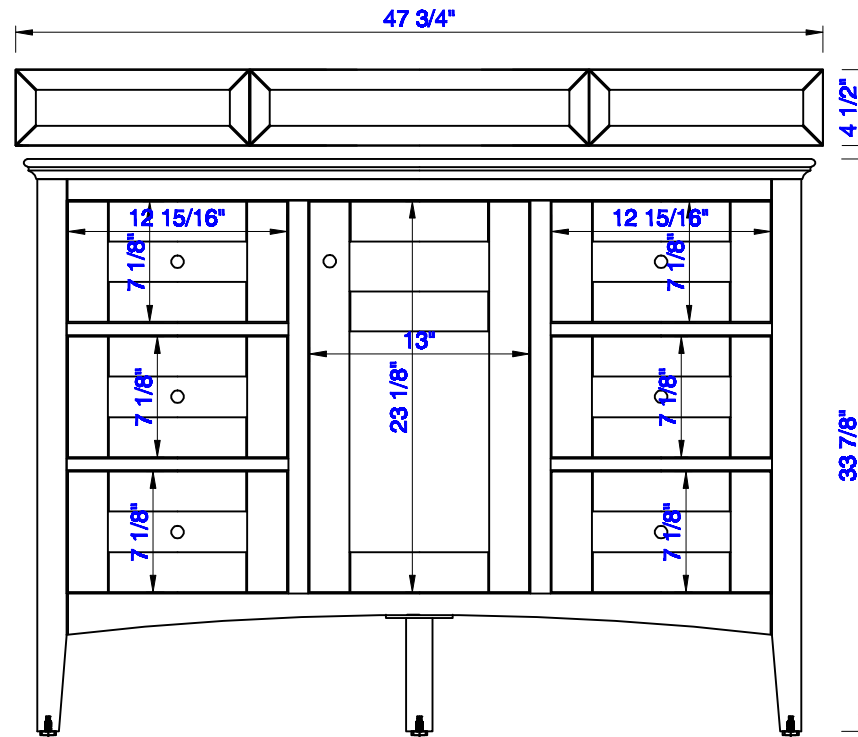

48"

Item Number:

527-V48-BW
527-V48-SL

JAMES MARTIN

VANITIES

Palisades 48" Single Vanity

Diagrams with Dimensions
page 01 of 03

NOTE ONE: Countertops are not shown in these diagrams. (Cabinet Only)

Please consult our website for Countertop Diagrams: www.jamesmartinvanities.com

48"

Item Number:

527-V48-BW
527-V48-SL

JAMES MARTIN

VANITIES

Palisades 48" Single Vanity

Diagrams with Dimensions
page 02 of 03

Please consult our website for Countertop Diagrams: www.jamesmartinvanities.com

1219 mm

Item Number:
527-V48-BW
527-V48-SL

JAMES MARTIN

VANITIES

Palisades 1219mm Double Vanity

Diagrams with Dimensions
page 01 of 03

1219 mm

Item Number:

JAMES MARTIN

VANITIES

Palisades 1219mm Single Vanity

Diagrams with Dimensions
page 03 of 03

NOTE ONE: Countertops are not shown in these diagrams. (Cabinet Only)

NOTE TWO: Wood Backsplash (Shown) is designed for the molding detail to align with sinks in James Martin's Optional Countertops.