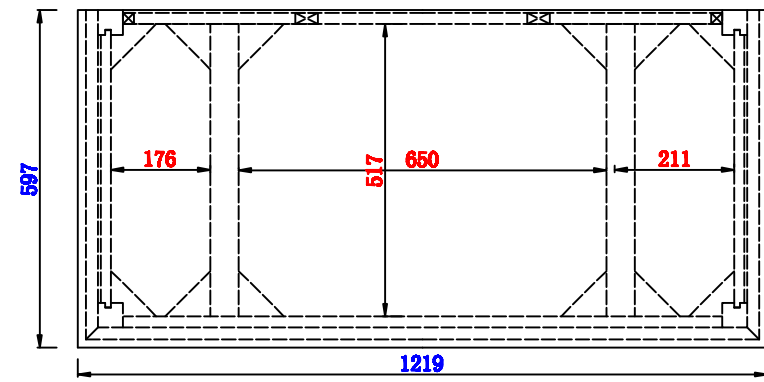

Please consult our website for Countertop Diagrams: www.jamesmartinvanities.com

1219 mm

Item Number:
527-V48-BW
527-V48-SL

JAMES MARTIN

VANITIES

Palisades 1219mm Double Vanity

Diagrams with Dimensions
page 01 of 03

Please consult our website for Countertop Diagrams: www.jamesmartinvanities.com

1219 mm

Item Number:
527-V48-BW
527-V48-SL

JAMES MARTIN

VANITIES

Palisades 1219mm Single Vanity

Diagrams with Dimensions
page 02 of 03

NOTE ONE: Countertops are not shown in these diagrams. (Cabinet Only)
NOTE TWO: Internal Shelves(Shown) are designed to align with sinks in James Martin's Optional Countertops.
Customer's own countertops and sink may align differently, and modification may be required.
Please consult our website for Countertop Diagrams: www.jamesmartinvanities.com

1219 mm

Item Number:

JAMES MARTIN

VANITIES

Palisades 1219mm Single Vanity

Diagrams with Dimensions
page 03 of 03

NOTE ONE: Countertops are not shown in these diagrams. (Cabinet Only)

NOTE TWO: Wood Backsplash (Shown) is designed for the molding detail to align with sinks in James Martin's Optional Countertops.