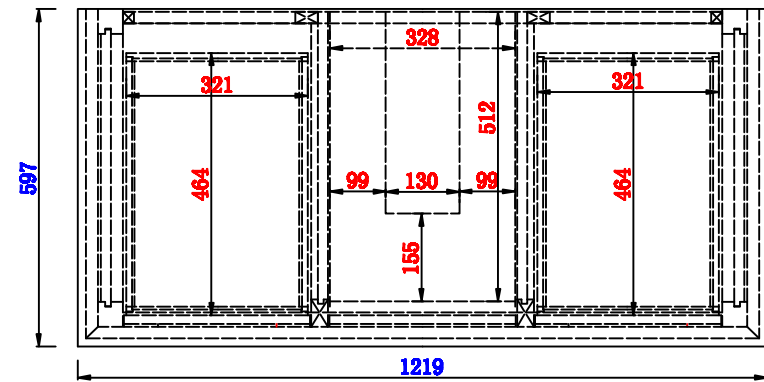

Please consult our website for Countertop Diagrams: www.jamesmartinvanities.com

1219 mm

Item Number:
527-V48-BW
527-V48-SL

JAMES MARTIN

VANITIES

Palisades 1219mm Double Vanity

Diagrams with Dimensions
page 01 of 03

NOTE ONE: Countertops are not shown in these diagrams. (Cabinet Only)

NOTE TWO: Wood Backsplash (Shown) is designed for the molding detail to align with sinks in James Martin's Optional Countertops.

Customer's own countertops and sinks may align differently, and modification may be required.

Please consult our website for Countertop Diagrams: www.jamesmartinvanities.com

1219 mm

Item Number:
527-V48-BW
527-V48-SL

JAMES MARTIN

VANITIES

Palisades 1219mm Single Vanity

Diagrams with Dimensions
page 02 of 03

NOTE ONE: Countertops are not shown in these diagrams. (Cabinet Only)
NOTE TWO: Internal Shelves(Shown) are designed to align with sinks in James Martin's Optional Countertops.
Customer's own countertops and sink may align differently, and modification may be required.
Please consult our website for Countertop Diagrams: www.jamesmartinvanities.com