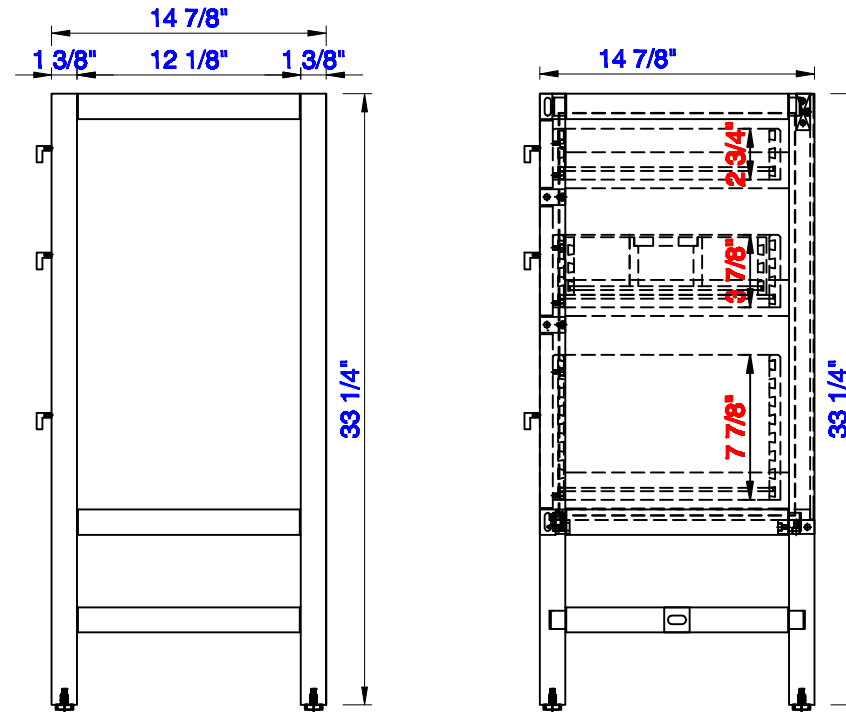

15"

Item Number:
E444-BC15-MCA

JAMES MARTIN

VANITIES™

Addison 15" Base Cabinet with Drawers
Diagrams with Dimensions
page 01 of 03

NOTE ONE: Countertops are not shown in these diagrams. (Cabinet Only)

NOTE TWO: This vanity does not have a Backsplash.

NOTE ONE: Countertops are not shown in these diagrams. (Cabinet Only)
Please consult our website for Countertop Diagrams: www.jamesmartinvanities.com

Version:202004

15"

Item Number:
E444-BC15-MCA

JAMES MARTIN

VANITIES™

Addison 15" Base Cabinet with Drawers
Diagrams with Dimensions
page 03 of 03

NOTE ONE: Countertops are not shown in these diagrams. (Cabinet Only)

NOTE TWO: This vanity does not have a Backsplash.

Please consult our website for Countertop Diagrams: www.jamesmartinvanities.com

Version:202004

381mm

Item Number:
E444-BC15-MCA

JAMES MARTIN

VANITIES™

Addison 381mm Base Cabinet with Drawers
Diagrams with Dimensions
page 01 of 03