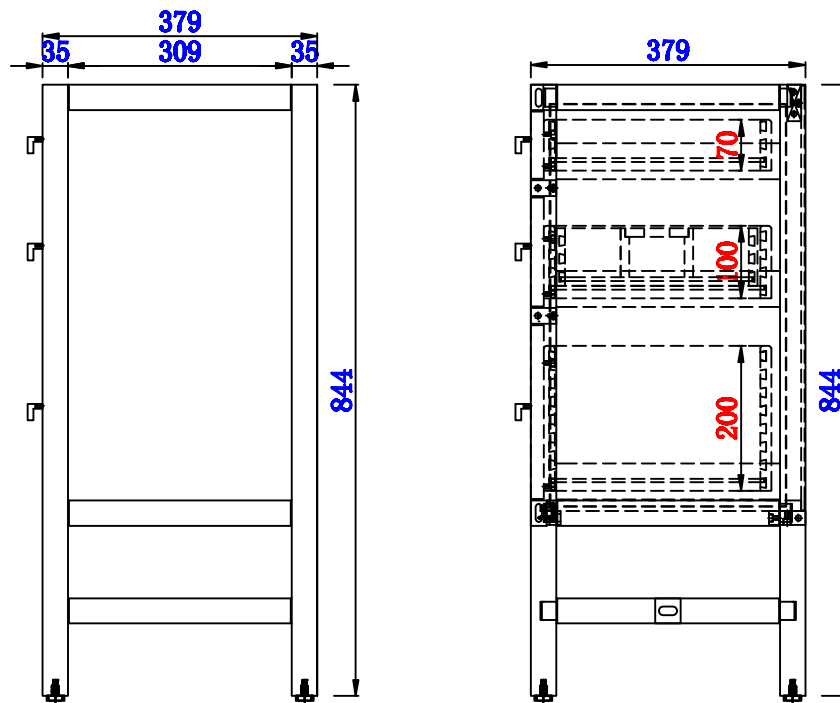

381mm

Item Number:
E444-BC15-MCA

JAMES MARTIN

VANITIES™

Addison 381mm Base Cabinet with Drawers
Diagrams with Dimensions
page 02 of 03

NOTE ONE: Countertops are not shown in these diagrams. (Cabinet Only)
Please consult our website for Countertop Diagrams: www.jamesmartinvanities.com

Version:202004

381mm

Item Number:
E444-BC15-MCA

JAMES MARTIN

VANITIES™

Addison 381mm Base Cabinet with Drawers
Diagrams with Dimensions
page 03 of 03

NOTE ONE: Countertops are not shown in these diagrams. (Cabinet Only)