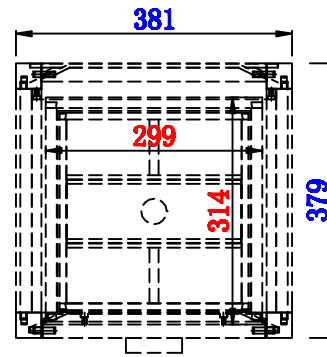

Please consult our website for Countertop Diagrams: www.jamesmartinvanities.com

Version:202004

381mm

Item Number:
E444-BC15-MCA

JAMES MARTIN

VANITIES™

Addison 381mm Base Cabinet with Drawers
Diagrams with Dimensions
page 01 of 03

381mm

Item Number:
E444-BC15-MCA

JAMES MARTIN

VANITIES™

Addison 381mm Base Cabinet with Drawers
Diagrams with Dimensions
page 02 of 03

NOTE ONE: Countertops are not shown in these diagrams. (Cabinet Only)
Please consult our website for Countertop Diagrams: www.jamesmartinvanities.com

Version:202004

381mm

Item Number:
E444-BC15-MCA

JAMES MARTIN

VANITIES™

Addison 381mm Base Cabinet with Drawers
Diagrams with Dimensions
page 03 of 03

NOTE ONE: Countertops are not shown in these diagrams. (Cabinet Only)