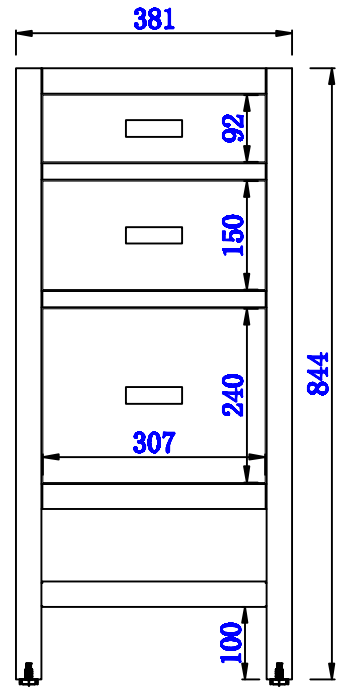

VANITIES™

Addison 15" Base Cabinet with Drawers
Diagrams with Dimensions
page 03 of 03

NOTE ONE: Countertops are not shown in these diagrams. (Cabinet Only)

NOTE TWO: This vanity does not have a Backsplash.

Please consult our website for Countertop Diagrams: www.jamesmartinvanities.com

Version:202004

381mm

Item Number:
E444-BC15-MCA

JAMES MARTIN

VANITIES™

Addison 381mm Base Cabinet with Drawers
Diagrams with Dimensions
page 01 of 03

381mm

Item Number:
E444-BC15-MCA

JAMES MARTIN

VANITIES™

Addison 381mm Base Cabinet with Drawers
Diagrams with Dimensions
page 02 of 03

NOTE ONE: Countertops are not shown in these diagrams. (Cabinet Only)
Please consult our website for Countertop Diagrams: www.jamesmartinvanities.com

Version:202004

381mm

Item Number:
E444-BC15-MCA

JAMES MARTIN

VANITIES™

Addison 381mm Base Cabinet with Drawers
Diagrams with Dimensions
page 03 of 03

NOTE ONE: Countertops are not shown in these diagrams. (Cabinet Only)