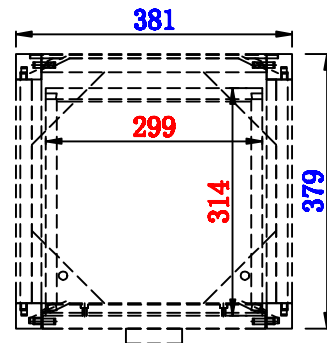

Please consult our website for Countertop Diagrams: www.jamesmartinvanities.com

Version:202004

381mm

Item Number:
E444-BC15-MCA

JAMES MARTIN

VANITIES™

Addison 381mm Base Cabinet with Drawers
Diagrams with Dimensions
page 01 of 03

381mm

Item Number:
E444-BC15-MCA

JAMES MARTIN

VANITIES™

Addison 381mm Base Cabinet with Drawers
Diagrams with Dimensions
page 02 of 03

NOTE ONE: Countertops are not shown in these diagrams. (Cabinet Only)
Please consult our website for Countertop Diagrams: www.jamesmartinvanities.com

Version:202004

381mm

Item Number:
E444-BC15-MCA

JAMES MARTIN

VANITIES™

Addison 381mm Base Cabinet with Drawers
Diagrams with Dimensions
page 03 of 03

NOTE ONE: Countertops are not shown in these diagrams. (Cabinet Only)