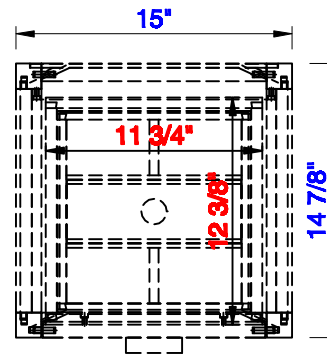

15"

Item Number:
E444-BC15-MCA

JAMES MARTIN

VANITIES™

Addison 15" Base Cabinet with Drawers
Diagrams with Dimensions
page 01 of 03

NOTE ONE: Countertops are not shown in these diagrams. (Cabinet Only)

NOTE TWO: This vanity does not have a Backsplash.

Please consult our website for Countertop Diagrams: www.jamesmartinvanities.com

Version:202004

15"

Item Number:
E444-BC15-MCA

JAMES MARTIN

VANITIES™

Addison 15" Base Cabinet with Drawers
Diagrams with Dimensions
page 02 of 03

NOTE ONE: Countertops are not shown in these diagrams. (Cabinet Only)
Please consult our website for Countertop Diagrams: www.jamesmartinvanities.com

Version:202004

15"

Item Number:
E444-BC15-MCA

JAMES MARTIN

VANITIES™

Addison 15" Base Cabinet with Drawers
Diagrams with Dimensions
page 03 of 03

NOTE ONE: Countertops are not shown in these diagrams. (Cabinet Only)

NOTE TWO: This vanity does not have a Backsplash.