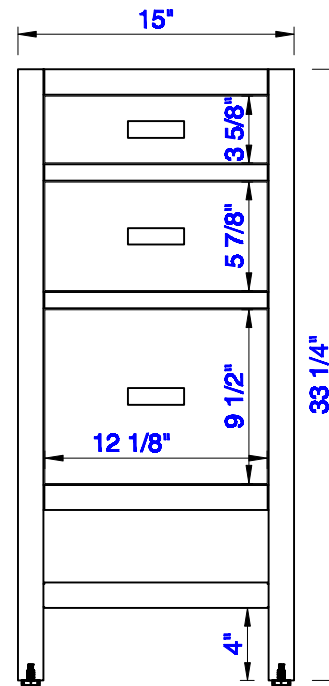

15"

Item Number:
E444-BC15-MCA

JAMES MARTIN

VANITIES™

Addison 15" Base Cabinet with Drawers
Diagrams with Dimensions
page 01 of 03

NOTE ONE: Countertops are not shown in these diagrams. (Cabinet Only)

NOTE TWO: This vanity does not have a Backsplash.

Please consult our website for Countertop Diagrams: www.jamesmartinvanities.com

Version:202004

15"

Item Number:
E444-BC15-MCA

JAMES MARTIN

VANITIES™

Addison 15" Base Cabinet with Drawers
Diagrams with Dimensions
page 02 of 03

Please consult our website for Countertop Diagrams: www.jamesmartinvanities.com

Version:202004

381mm

Item Number:
E444-BC15-MCA

JAMES MARTIN

VANITIES™

Addison 381mm Base Cabinet with Drawers
Diagrams with Dimensions
page 01 of 03

381mm

Item Number:
E444-BC15-MCA

JAMES MARTIN

VANITIES™

Addison 381mm Base Cabinet with Drawers
Diagrams with Dimensions
page 02 of 03

NOTE ONE: Countertops are not shown in these diagrams. (Cabinet Only)
Please consult our website for Countertop Diagrams: www.jamesmartinvanities.com