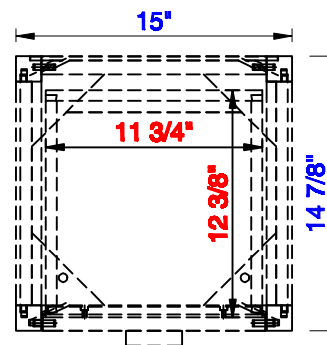

15"

Item Number:
E444-BC15-MCA

JAMES MARTIN

VANITIES™

Addison 15" Base Cabinet with Drawers
Diagrams with Dimensions
page 01 of 03

NOTE ONE: Countertops are not shown in these diagrams. (Cabinet Only)

NOTE TWO: This vanity does not have a Backsplash.

Please consult our website for Countertop Diagrams: www.jamesmartinvanities.com

Version:202004

15"

Item Number:
E444-BC15-MCA

JAMES MARTIN

VANITIES™

Addison 15" Base Cabinet with Drawers
Diagrams with Dimensions
page 02 of 03

NOTE ONE: Countertops are not shown in these diagrams. (Cabinet Only)
Please consult our website for Countertop Diagrams: www.jamesmartinvanities.com

Version:202004

15"

Item Number:
E444-BC15-MCA

JAMES MARTIN

Please consult our website for Countertop Diagrams: www.jamesmartinvanities.com

Version:202004

381mm

Item Number:
E444-BC15-MCA

JAMES MARTIN

VANITIES™

Addison 381mm Base Cabinet with Drawers
Diagrams with Dimensions
page 01 of 03