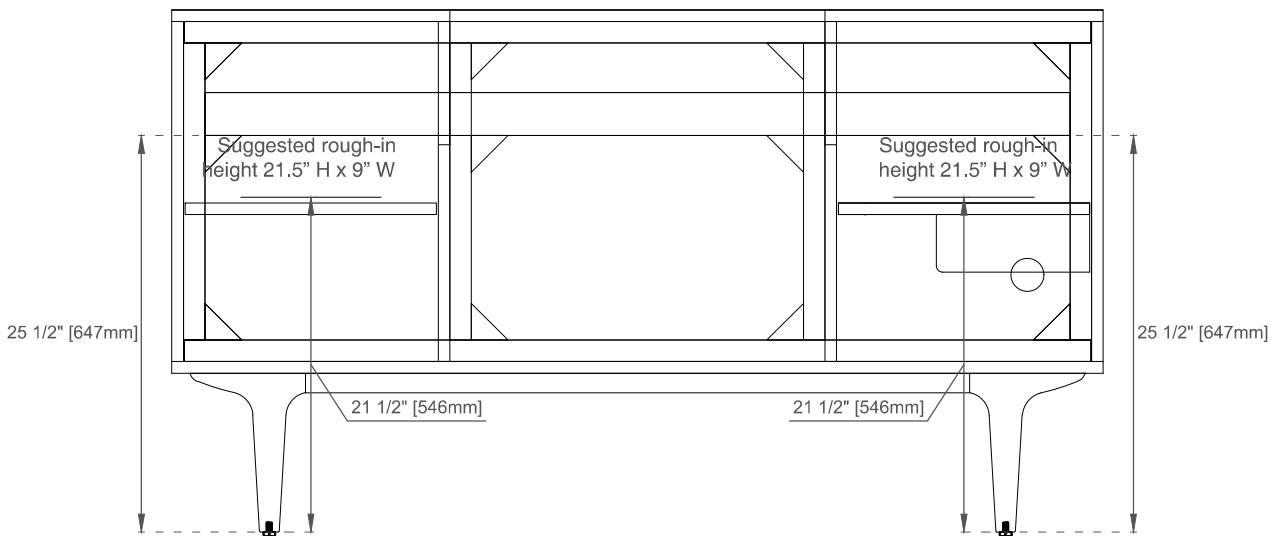

## Dimension

Width:59-7/8"

Depth:23-1/2"

Height:33-5/8"

Rough-In Height:21-1/2"

Visit website for warranty and installation information  
[www.jamesmartinvanities.com](http://www.jamesmartinvanities.com)

Version:202212

# 60"D AMBERLY VANITY

670-V60D-WLT

Side View

Side View

Back View

Diagrams are of cabinets only –James Martin Optional Countertops and sinks are not shown

Visit website for warranty and installation information  
[www.jamesmartinvanities.com](http://www.jamesmartinvanities.com)