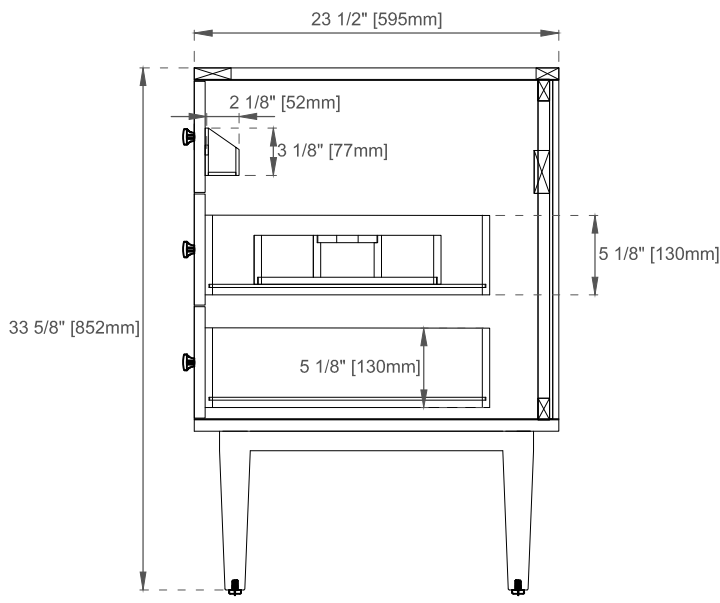

Number of Doors: Two

Number of Drawers: Four

Number of Tip Outs: Two

USB/Power Component: Yes (ETL5011080)

Assembly Required: Yes

Bamboo Storage Tray: One

Drawer Box Material and Construction: 12mm Plywood/English Dovetail Joinery

## Dimension

Width:59-7/8"

Depth:23-1/2"

Height:33-5/8"

Rough-In Height:21-1/2"

Visit website for warranty and installation information  
[www.jamesmartinvanities.com](http://www.jamesmartinvanities.com)

Version:202212

# 60"D AMBERLY VANITY

670-V60D-WLT

Side View

Side View

Back View

Diagrams are of cabinets only –James Martin Optional Countertops and sinks are not shown

Visit website for warranty and installation information  
[www.jamesmartinvanities.com](http://www.jamesmartinvanities.com)