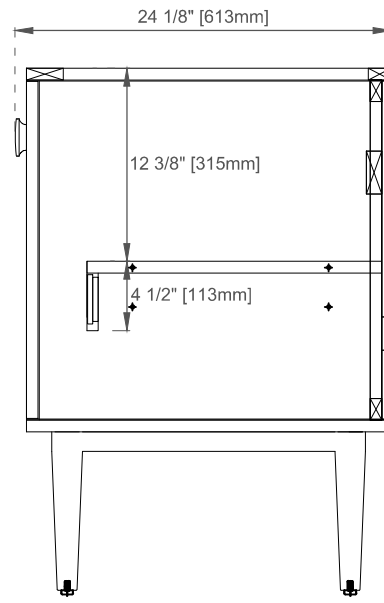

Number of Doors: Two

Number of Drawers: Four

Number of Tip Outs: Two

USB/Power Component: Yes (ETL5011080)

Assembly Required: Yes

Bamboo Storage Tray: One

Drawer Box Material and Construction: 12mm Plywood/English Dovetail Joinery

## Dimension

Width:59-7/8"

Depth:23-1/2"

Height:33-5/8"

Rough-In Height:21-1/2"

Visit website for warranty and installation information  
[www.jamesmartinvanities.com](http://www.jamesmartinvanities.com)

Version:202212

# 60"D AMBERLY VANITY

670-V60D-WLT

Side View

Side View

Back View

Diagrams are of cabinets only –James Martin Optional Countertops and sinks are not shown

Visit website for warranty and installation information  
[www.jamesmartinvanities.com](http://www.jamesmartinvanities.com)