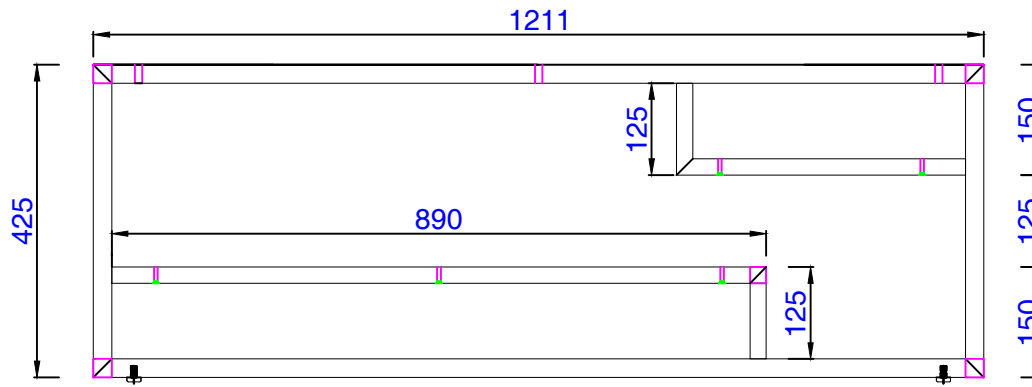

1219mm

Item Number:
389-B48-GLD
389-B48-MBK
389-B48-STD

JAMES MARTIN

VANITIES™

Columbia / Mercer Island 1219mm
Vanity Cabinet Floor Stand
Diagrams with Dimensions
page 01 of 03