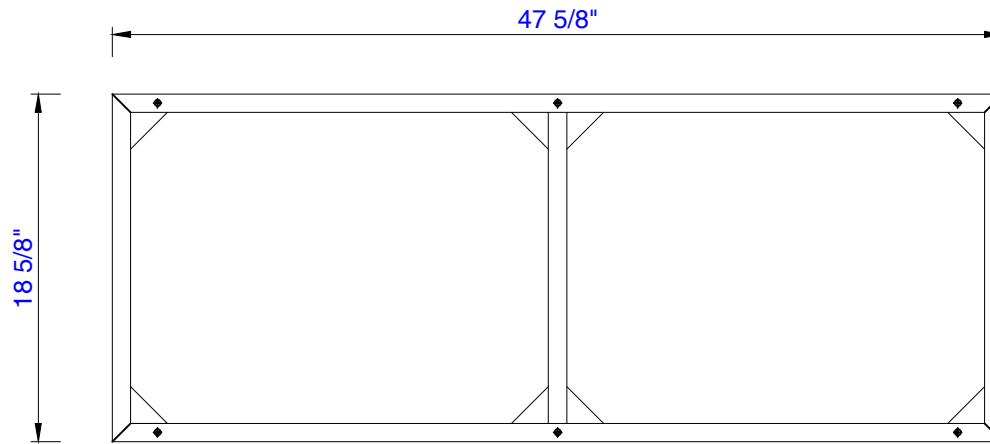

48"

Item Number:
389-B48-GLD
389-B48-MBK
389-B48-STD

JAMES MARTIN

VANITIES™

Columbia /Mercer Island 48"
Vanity Cabinet Floor Stand
Diagrams with Dimensions
page 02 of 03