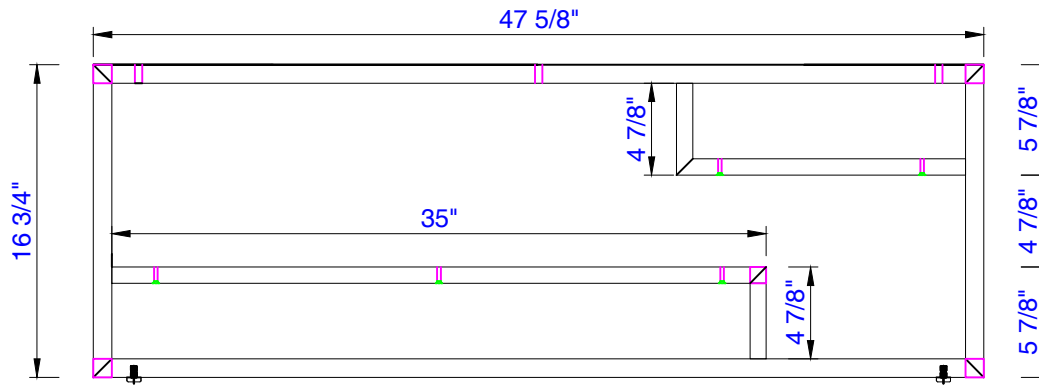

48"

Item Number:
389-B48-GLD
389-B48-MBK
389-B48-STD

JAMES MARTIN

VANITIES™

Columbia /Mercer Island 48"
Vanity Cabinet Floor Stand
Diagrams with Dimensions
page 01 of 03