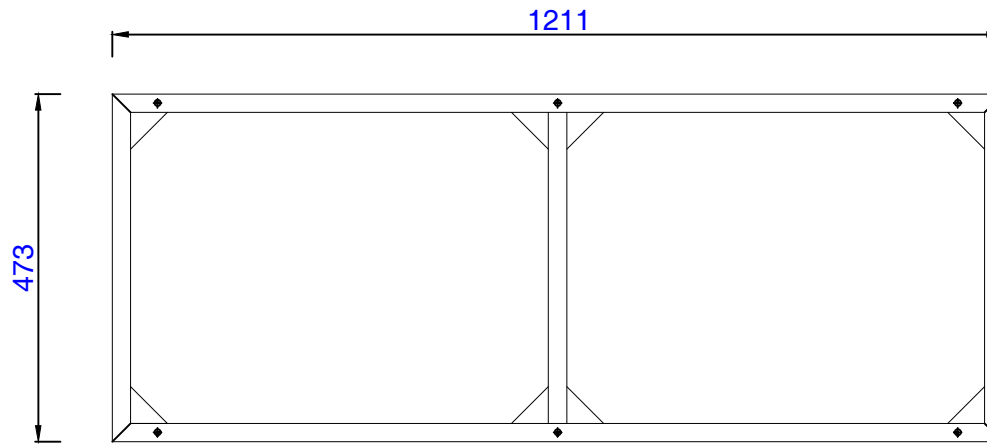

1219mm

Item Number:
389-B48-GLD
389-B48-MBK
389-B48-STD

JAMES MARTIN

VANITIES™

Columbia / Mercer Island 1219mm
Vanity Cabinet Floor Stand
Diagrams with Dimensions
page 02 of 03