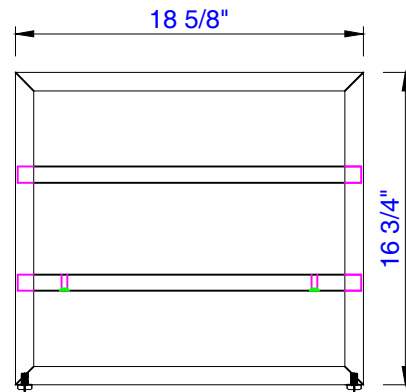

48"

Item Number:
389-B48-GLD
389-B48-MBK
389-B48-STD

JAMES MARTIN

VANITIES™

Columbia /Mercer Island 48"
Vanity Cabinet Floor Stand
Diagrams with Dimensions
page 03 of 03