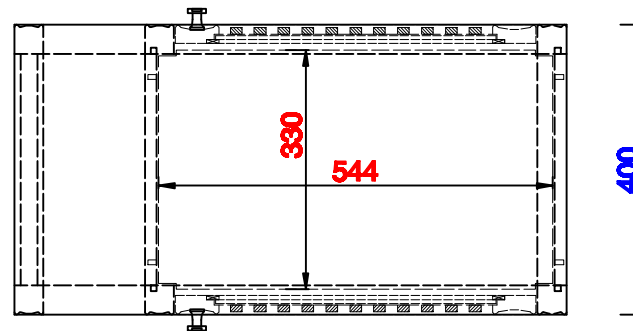

762mm

Item Number:
E645-BLC30-MCA
E645-BLC30-GW

JAMES MARTIN

VANITIES™

Addison 762mm Linen Cabinet (double-sided)
Diagrams with Dimensions
page 02 of 03