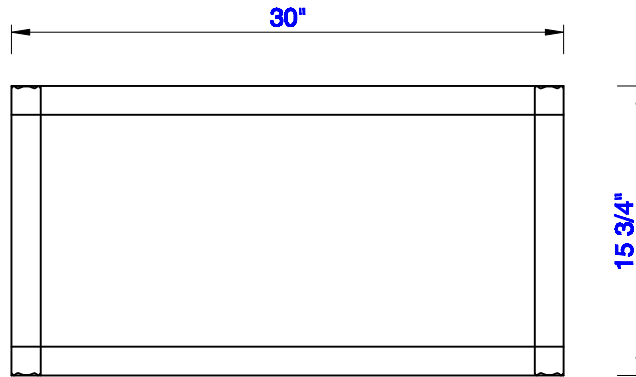

30"

Item Number:
E645-BLC30-MCA
E645-BLC30-GW

JAMES MARTIN

VANITIES™

Addison 30" Linen Cabinet (double-sided)
Diagrams with Dimensions
page 02 of 03