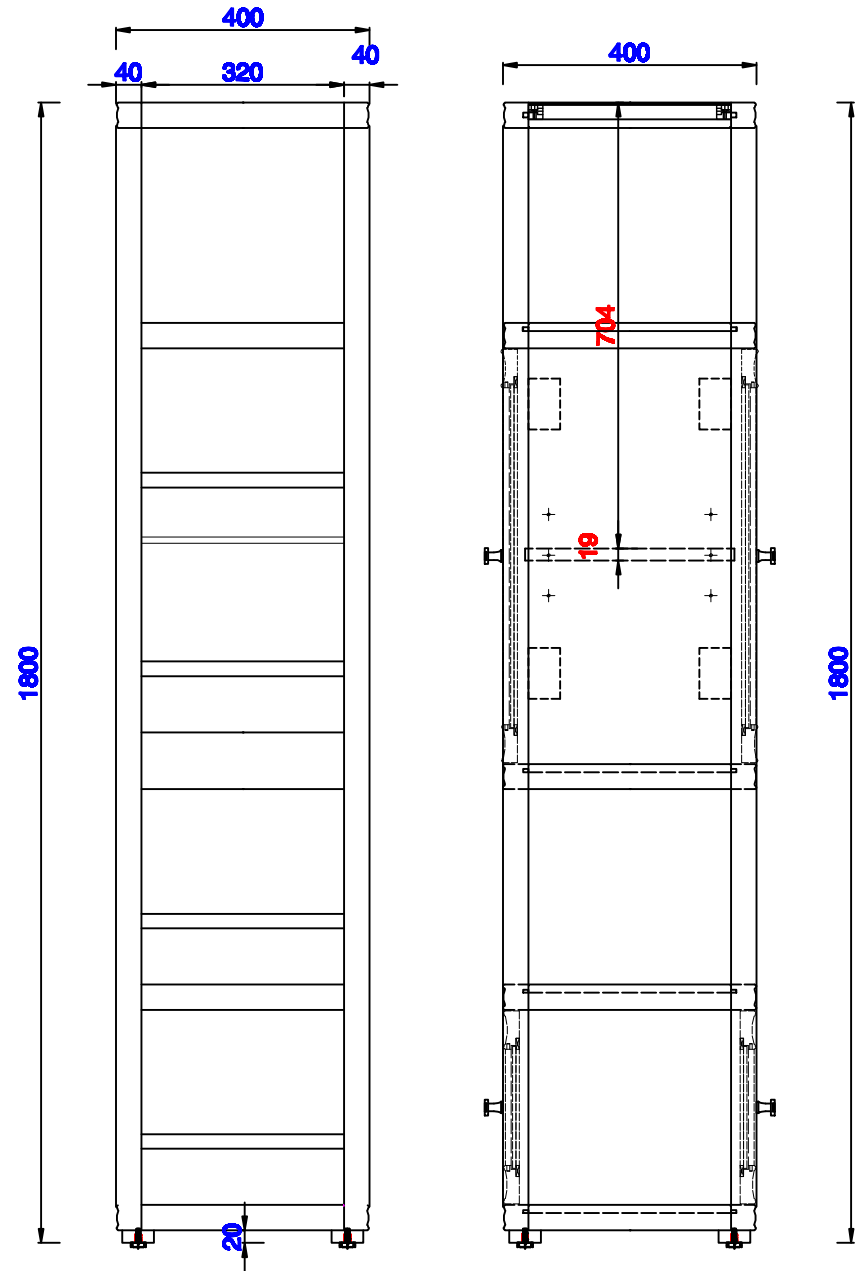

762mm

Item Number:
E645-BLC30-MCA
E645-BLC30-GW

JAMES MARTIN

VANITIES™

Addison 762mm Linen Cabinet (double-sided)
Diagrams with Dimensions
page 03 of 03

Version:202010