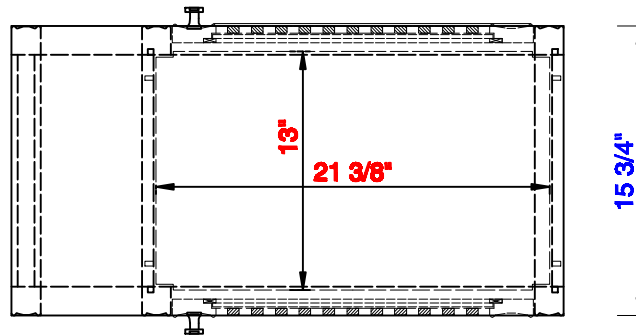

30"

Item Number:
E645-BLC30-MCA
E645-BLC30-GW

JAMES MARTIN

VANITIES™

Addison 30" Linen Cabinet (double-sided)
Diagrams with Dimensions
page 02 of 03