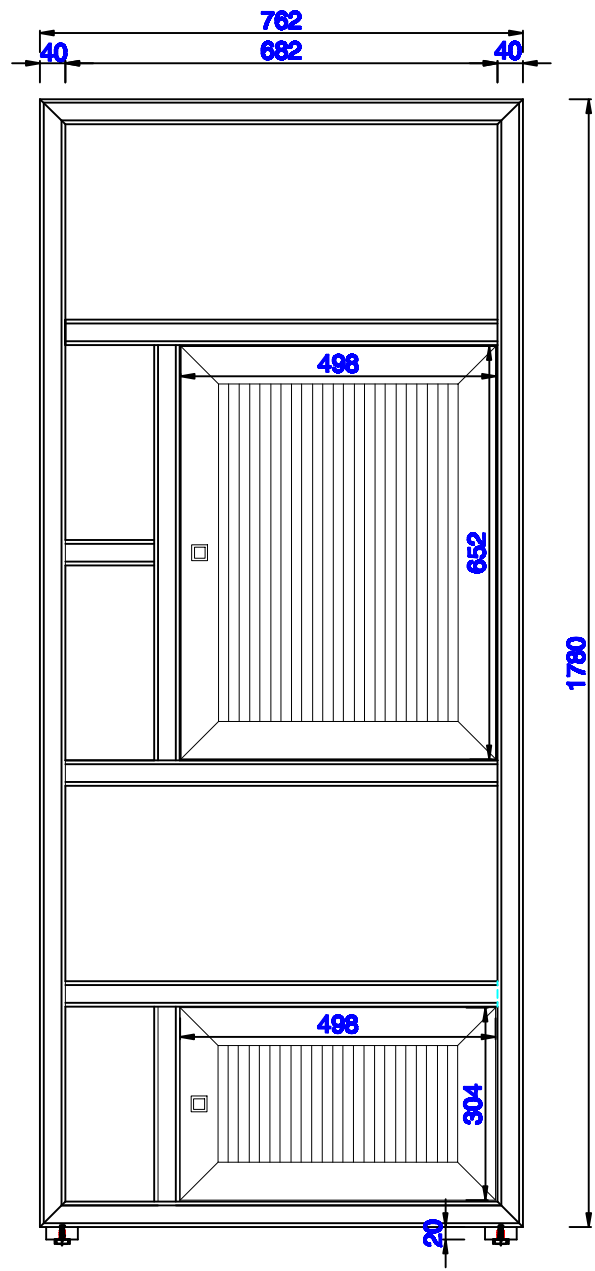

762mm

Item Number:
E645-BLC30-MCA
E645-BLC30-GW

JAMES MARTIN

VANITIES™

Addison 762mm Linen Cabinet (double-sided)
Diagrams with Dimensions
page 01 of 03

Version:202010