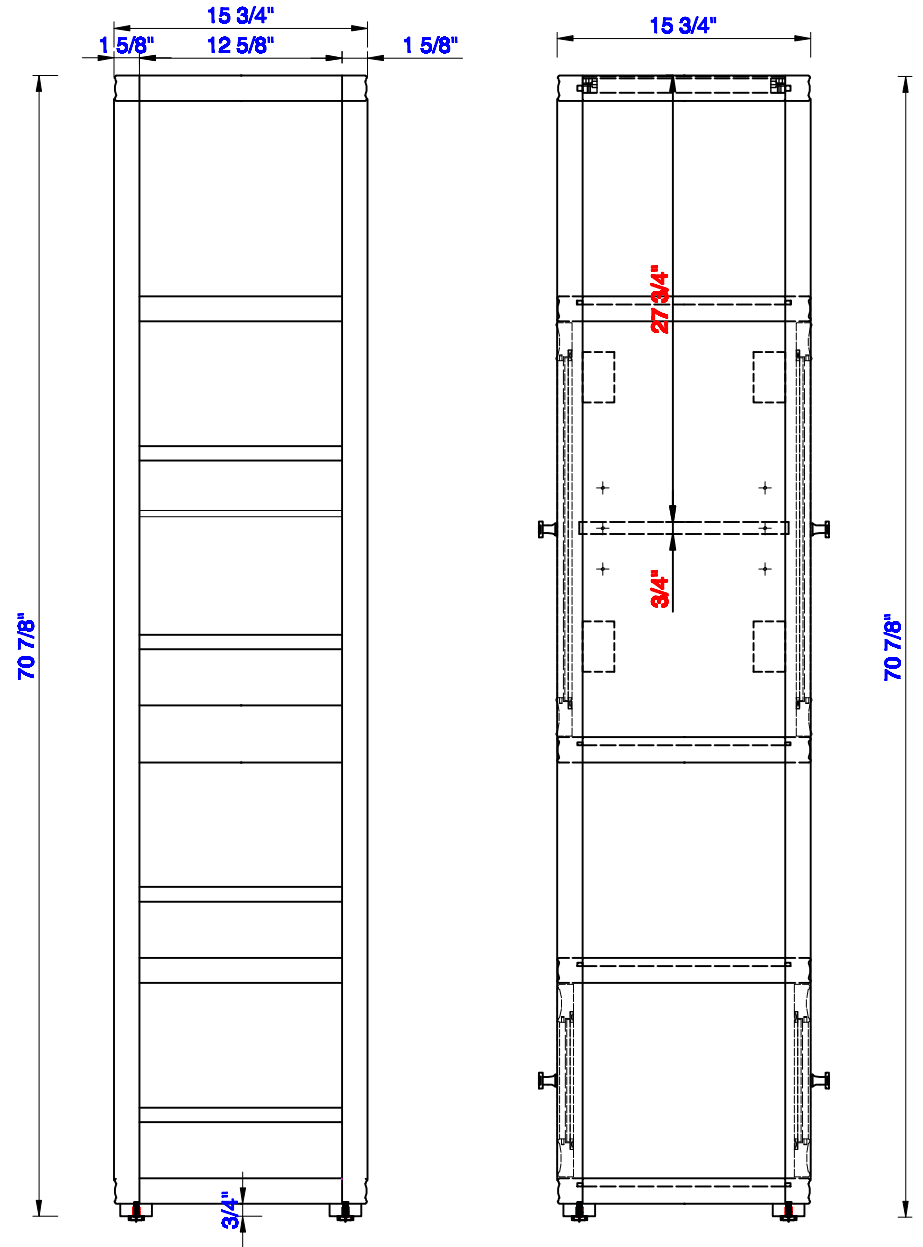

30"

Item Number:
E645-BLC30-MCA
E645-BLC30-GW

JAMES MARTIN

VANITIES™

Addison 30" Linen Cabinet (double-sided)
Diagrams with Dimensions
page 03 of 03