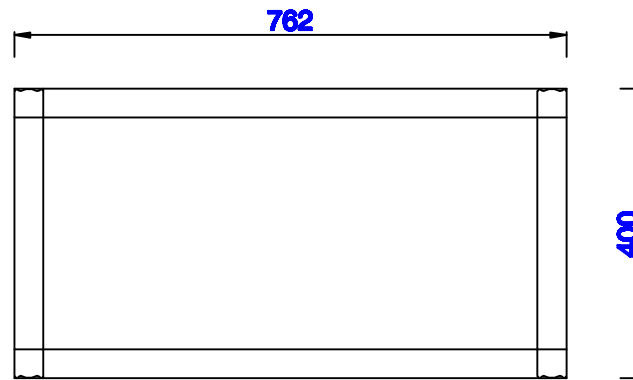

762mm

Item Number:
E645-BLC30-MCA
E645-BLC30-GW

JAMES MARTIN

VANITIES™

Addison 762mm Linen Cabinet (double-sided)
Diagrams with Dimensions
page 02 of 03