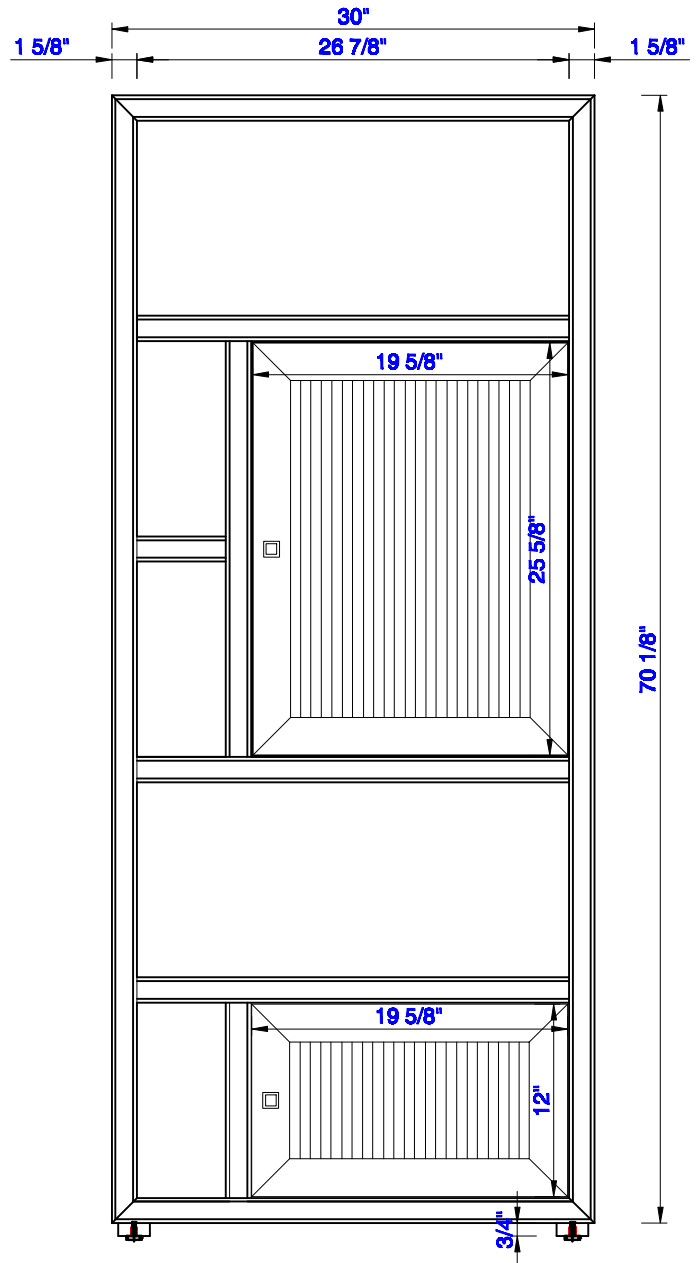

30"

Item Number:
E645-BLC30-MCA
E645-BLC30-GW

JAMES MARTIN

VANITIES™

Addison 30" Linen Cabinet (double-sided)
Diagrams with Dimensions
page 01 of 03

Version:202010