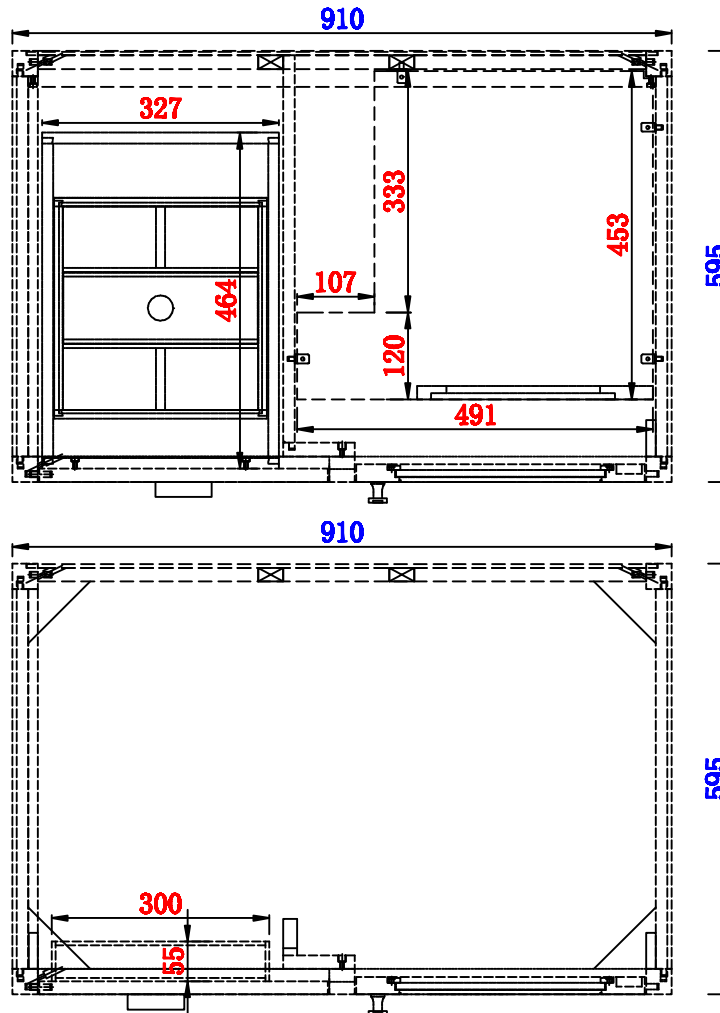

35 7/8"

Item Number:  
E444-V36-MCA

JAMES MARTIN

VANITIES™

Addison 35 7/8" Single Cabinet  
Diagrams with Dimensions  
page 01 of 03

**NOTE ONE:** Countertops are not shown in these diagrams. (Cabinet Only)

JAMES MARTIN

VANITIES™

Addison 910mm Single Cabinet  
Diagrams with Dimensions  
page 01 of 03

**NOTE ONE:** Countertops are not shown in these diagrams. (Cabinet Only)

**NOTE TWO:** This vanity does not have a Backsplash.

Please consult our website for Countertop Diagrams: [www.jamesmartinvanities.com](http://www.jamesmartinvanities.com)

Version:202004

910mm

Item Number:  
E444-V36-MCA

JAMES MARTIN

VANITIES™

Addison 910mm Single Cabinet  
Diagrams with Dimensions  
page 02 of 03

**NOTE ONE: Countertops are not shown in these diagrams. (Cabinet Only)**

**NOTE TWO: Internal Shelves (Shown) are designed to align with sinks in James Martin's Optional Countertops. Customer's own countertops and sinks may align differently, and modification may be required. Please consult our website for Countertop Diagrams: [www.jamesmartinvanities.com](http://www.jamesmartinvanities.com)**