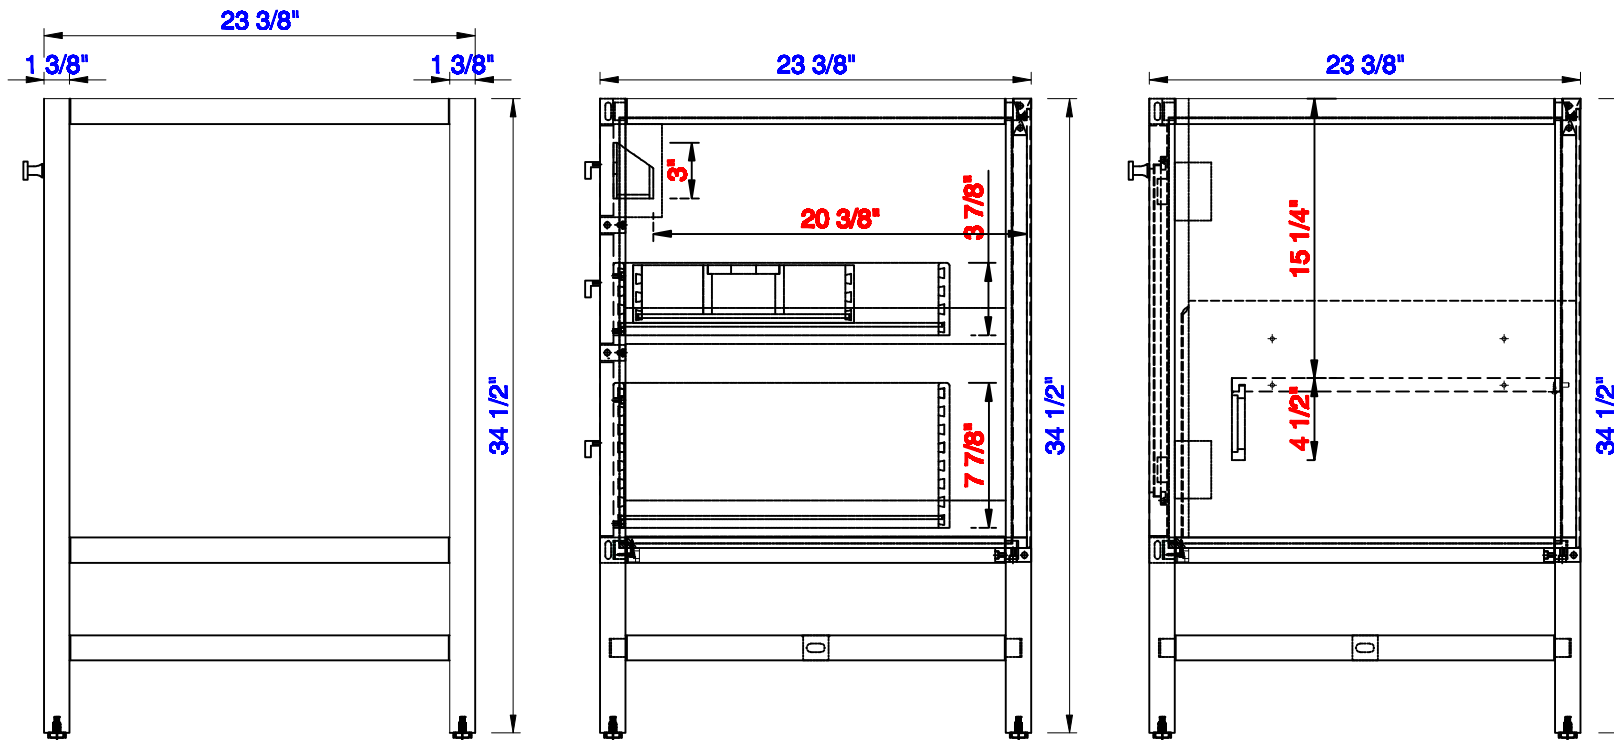

35 7/8"

Item Number:  
E444-V36-MCA

JAMES MARTIN

VANITIES™

Addison 35 7/8" Single Cabinet  
Diagrams with Dimensions  
page 01 of 03

**NOTE ONE:** Countertops are not shown in these diagrams. (Cabinet Only)

JAMES MARTIN

VANITIES™

Addison 35 7/8" Single Cabinet  
Diagrams with Dimensions  
page 02 of 03

**NOTE ONE:** Countertops are not shown in these diagrams. (Cabinet Only)

**NOTE TWO:** Internal Shelves (Shown) are designed to align with sinks in James Martin's Optional Countertops. Customer's own countertops and sinks may align differently, and modification may be required. Please consult our website for Countertop Diagrams: [www.jamesmartinvanities.com](http://www.jamesmartinvanities.com)

Version:202004

35 7/8"

Item Number:  
E444-V36-MCA

JAMES MARTIN

VANITIES™

Addison 35 7/8" Single Cabinet  
Diagrams with Dimensions  
page 03 of 03

**NOTE ONE:** Countertops are not shown in these diagrams. (Cabinet Only)

Please consult our website for Countertop Diagrams: [www.jamesmartinvanities.com](http://www.jamesmartinvanities.com)

Version:202004

910mm

Item Number:  
E444-V36-MCA

JAMES MARTIN

VANITIES™

Addison 910mm Single Cabinet  
Diagrams with Dimensions  
page 02 of 03