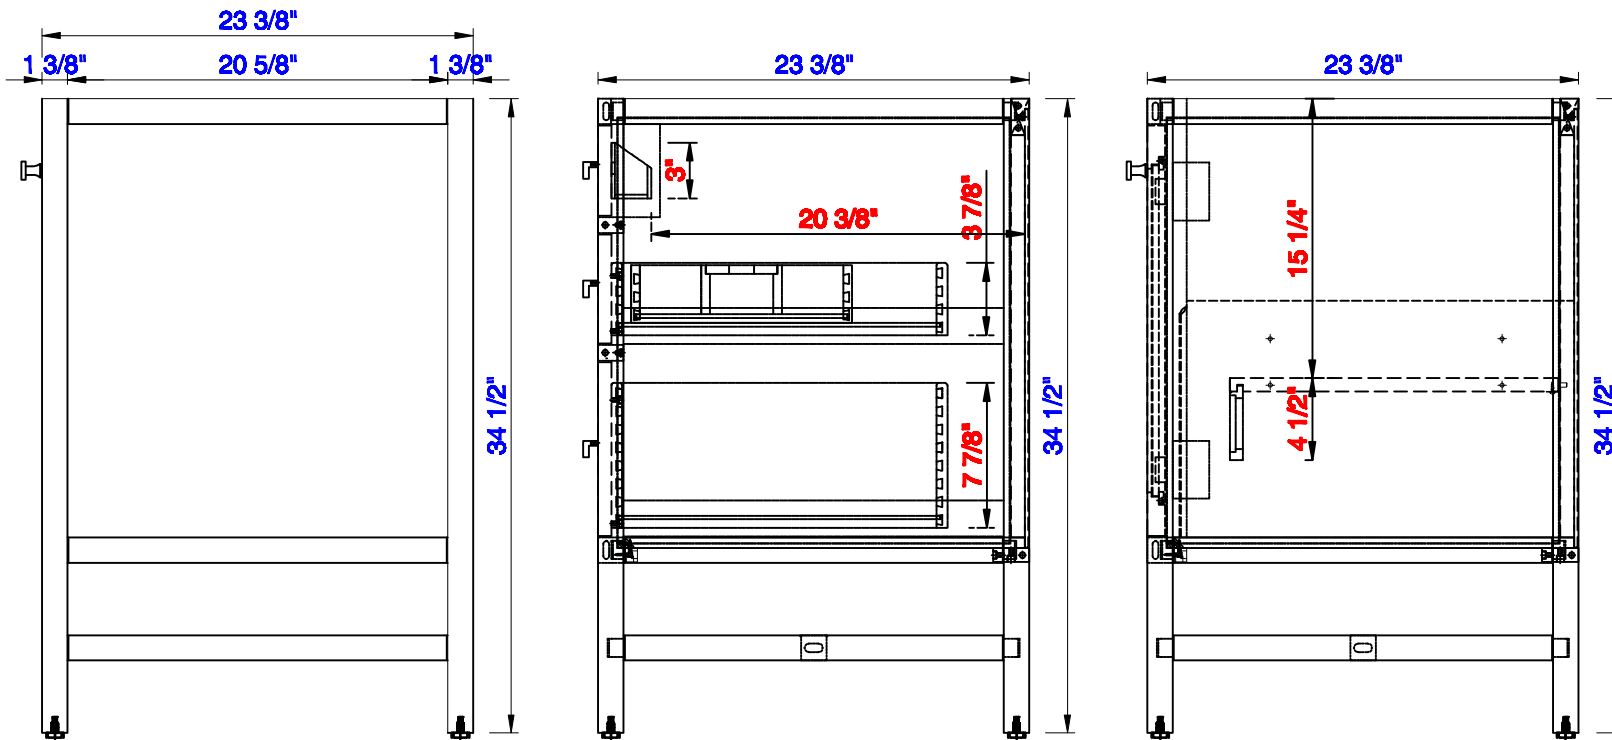

35 7/8"

Item Number:  
E444-V36-MCA

JAMES MARTIN

VANITIES™

Addison 35 7/8" Single Cabinet  
Diagrams with Dimensions  
page 01 of 03

**NOTE ONE:** Countertops are not shown in these diagrams. (Cabinet Only)

Please consult our website for Countertop Diagrams: [www.jamesmartinvanities.com](http://www.jamesmartinvanities.com)

Version:202004

910mm

Item Number:  
E444-V36-MCA

JAMES MARTIN

VANITIES™

Addison 910mm Single Cabinet  
Diagrams with Dimensions  
page 02 of 03

**NOTE ONE: Countertops are not shown in these diagrams. (Cabinet Only)**

**NOTE TWO: Internal Shelves (Shown) are designed to align with sinks in James Martin's Optional Countertops. Customer's own countertops and sinks may align differently, and modification may be required. Please consult our website for Countertop Diagrams: [www.jamesmartinvanities.com](http://www.jamesmartinvanities.com)**

Version:202004

910mm

Item Number:  
E444-V36-MCA

JAMES MARTIN

VANITIES™

Addison 910mm Single Cabinet  
Diagrams with Dimensions  
page 03 of 03

**NOTE ONE:** Countertops are not shown in these diagrams. (Cabinet Only)