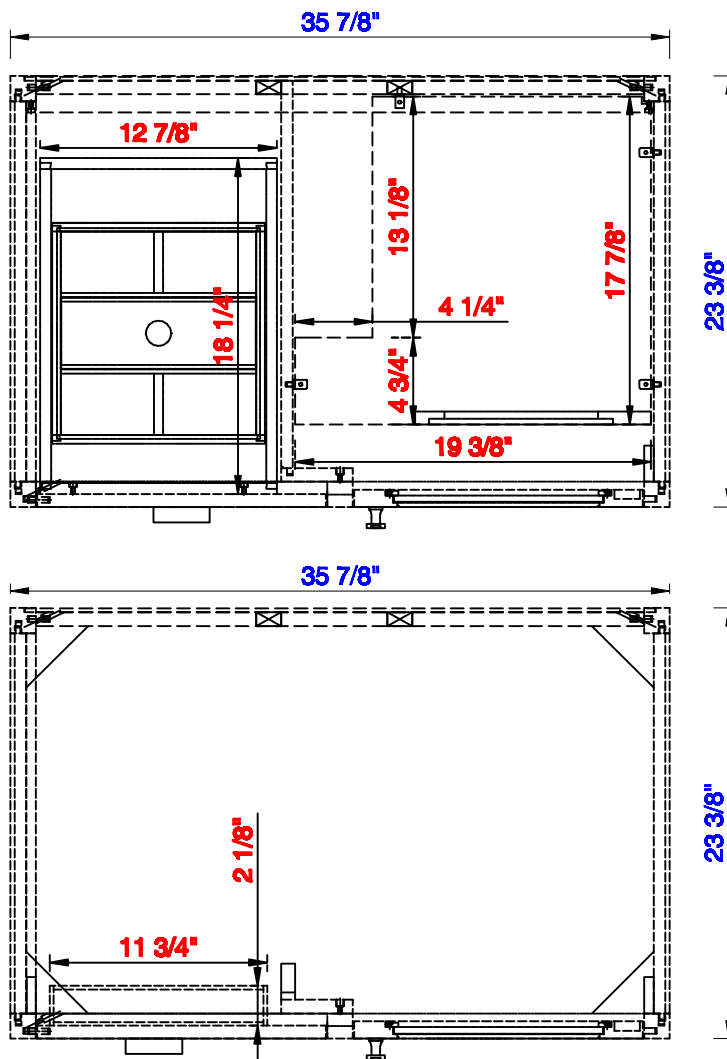

35 7/8"

Item Number:  
E444-V36-MCA

JAMES MARTIN

VANITIES™

Addison 35 7/8" Single Cabinet  
Diagrams with Dimensions  
page 01 of 03

**NOTE ONE:** Countertops are not shown in these diagrams. (Cabinet Only)

**NOTE TWO:** This vanity does not have a Backsplash.

Please consult our website for Countertop Diagrams: [www.jamesmartinvanities.com](http://www.jamesmartinvanities.com)

Version:202004

35 7/8"

Item Number:  
E444-V36-MCA

JAMES MARTIN

VANITIES™

Addison 35 7/8" Single Cabinet  
Diagrams with Dimensions  
page 02 of 03

**NOTE ONE:** Countertops are not shown in these diagrams. (Cabinet Only)

**NOTE TWO:** Internal Shelves (Shown) are designed to align with sinks in James Martin's Optional Countertops. Customer's own countertops and sinks may align differently, and modification may be required. Please consult our website for Countertop Diagrams: [www.jamesmartinvanities.com](http://www.jamesmartinvanities.com)

Version:202004

35 7/8"

Item Number:  
E444-V36-MCA

JAMES MARTIN

VANITIES™

Addison 35 7/8" Single Cabinet  
Diagrams with Dimensions  
page 03 of 03

**NOTE ONE:** Countertops are not shown in these diagrams. (Cabinet Only)