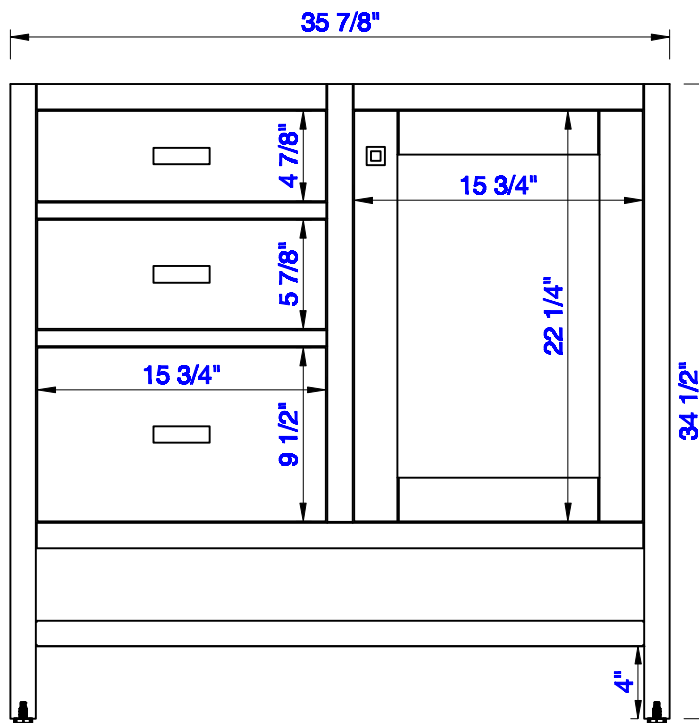

35 7/8"

Item Number:  
E444-V36-MCA

JAMES MARTIN

VANITIES™

Addison 35 7/8" Single Cabinet  
Diagrams with Dimensions  
page 01 of 03

**NOTE ONE:** Countertops are not shown in these diagrams. (Cabinet Only)

**NOTE TWO:** This vanity does not have a Backsplash.

Please consult our website for Countertop Diagrams: [www.jamesmartinvanities.com](http://www.jamesmartinvanities.com)

Version:202004

35 7/8"

Item Number:  
E444-V36-MCA

JAMES MARTIN

VANITIES™

Addison 35 7/8" Single Cabinet  
Diagrams with Dimensions  
page 02 of 03

**NOTE ONE:** Countertops are not shown in these diagrams. (Cabinet Only)

**NOTE TWO:** Internal Shelves (Shown) are designed to align with sinks in James Martin's Optional Countertops. Customer's own countertops and sinks may align differently, and modification may be required. Please consult our website for Countertop Diagrams: [www.jamesmartinvanities.com](http://www.jamesmartinvanities.com)

Version:202004

35 7/8"

Item Number:  
E444-V36-MCA

JAMES MARTIN

VANITIES™

Addison 35 7/8" Single Cabinet  
Diagrams with Dimensions  
page 03 of 03

**NOTE ONE:** Countertops are not shown in these diagrams. (Cabinet Only)