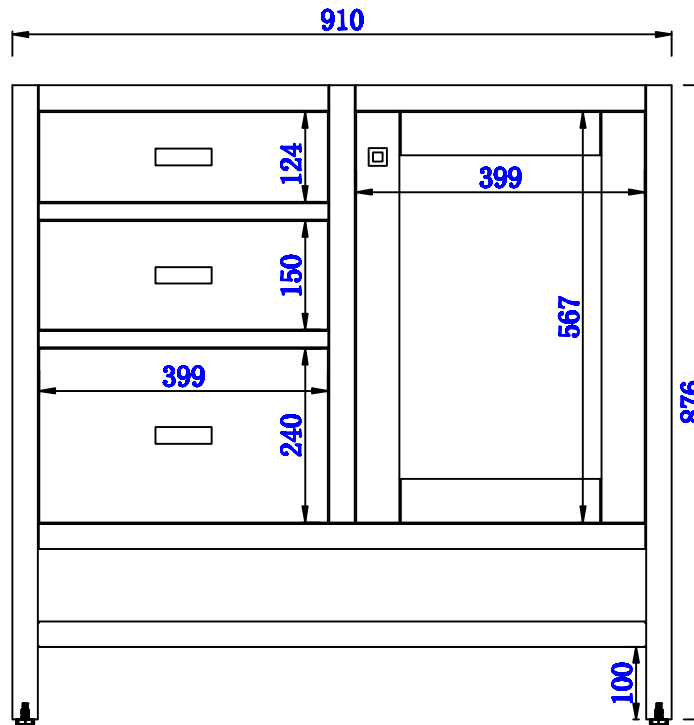

35 7/8"

Item Number:  
E444-V36-MCA

JAMES MARTIN

VANITIES™

Addison 35 7/8" Single Cabinet  
Diagrams with Dimensions  
page 01 of 03

**NOTE ONE:** Countertops are not shown in these diagrams. (Cabinet Only)

Version:202004

35 7/8"

Item Number:  
E444-V36-MCA

JAMES MARTIN

VANITIES™

Addison 35 7/8" Single Cabinet  
Diagrams with Dimensions  
page 03 of 03

**NOTE ONE:** Countertops are not shown in these diagrams. (Cabinet Only)

JAMES MARTIN

VANITIES™

Addison 910mm Single Cabinet  
Diagrams with Dimensions  
page 01 of 03

**NOTE ONE:** Countertops are not shown in these diagrams. (Cabinet Only)

**NOTE TWO:** This vanity does not have a Backsplash.

Please consult our website for Countertop Diagrams: [www.jamesmartinvanities.com](http://www.jamesmartinvanities.com)

Version:202004

910mm

Item Number:  
E444-V36-MCA

JAMES MARTIN

VANITIES™

Addison 910mm Single Cabinet  
Diagrams with Dimensions  
page 02 of 03