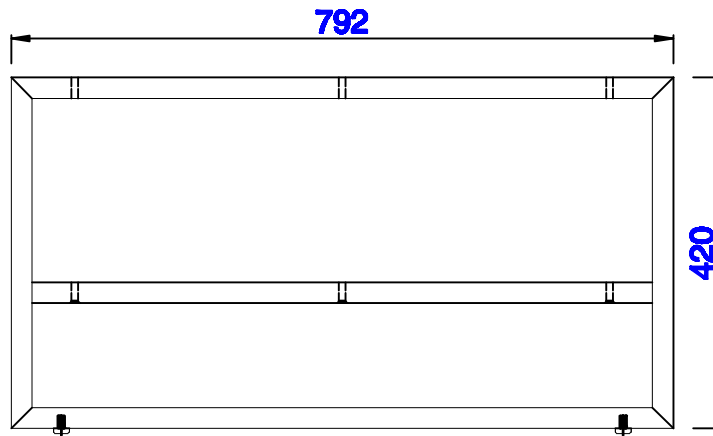

800mm

Item Number:
388-B31.5-BNK
388-B31.5-MBK
388-B31.5-RGD

JAMES MARTIN

VANITIES™

Columbia 800mm Metal Base
Diagrams with Dimensions
page 01 of 03