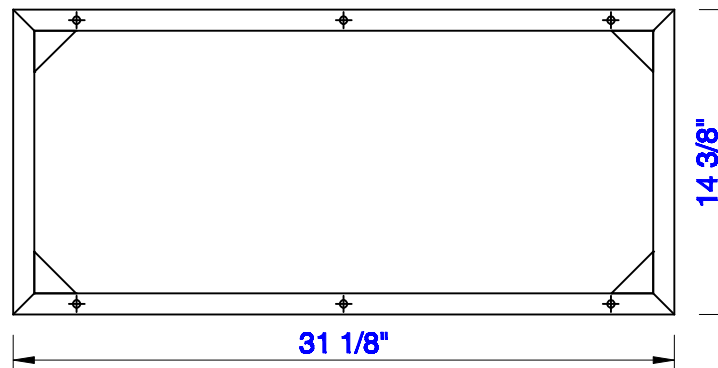

31 1/8"

Item Number:
388-B31.5-BNK
388-B31.5-MBK
388-B31.5-RGD

JAMES MARTIN

VANITIES™

Columbia 31 1/8" Metal Base
Diagrams with Dimensions
page 02 of 03