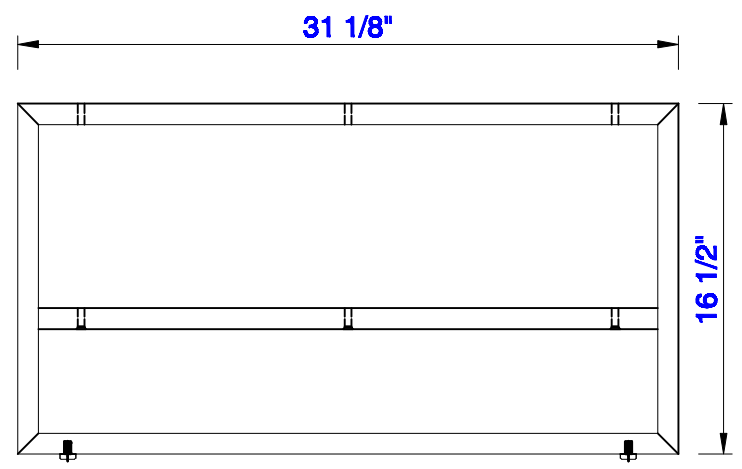

31 1/8"

Item Number:
388-B31.5-BNK
388-B31.5-MBK
388-B31.5-RGD

JAMES MARTIN

VANITIES™

Columbia 31 1/8" Metal Base
Diagrams with Dimensions
page 01 of 03