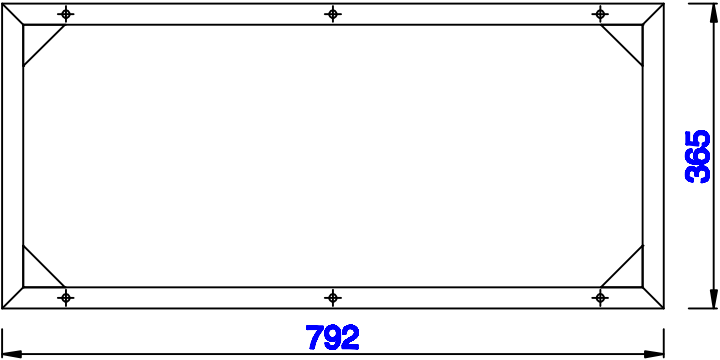

800mm

Item Number:
388-B31.5-BNK
388-B31.5-MBK
388-B31.5-RGD

JAMES MARTIN

VANITIES™

Columbia 800mm Metal Base
Diagrams with Dimensions
page 02 of 03