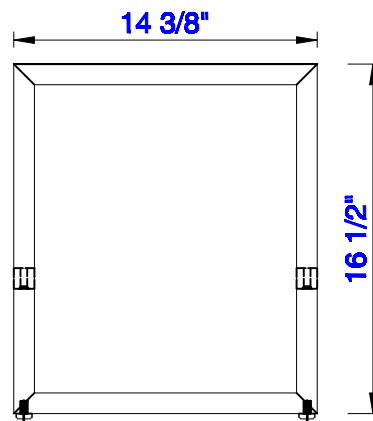

31 1/8"

Item Number:
388-B31.5-BNK
388-B31.5-MBK
388-B31.5-RGD

JAMES MARTIN

VANITIES™

Columbia 31 1/8" Metal Base
Diagrams with Dimensions
page 03 of 03