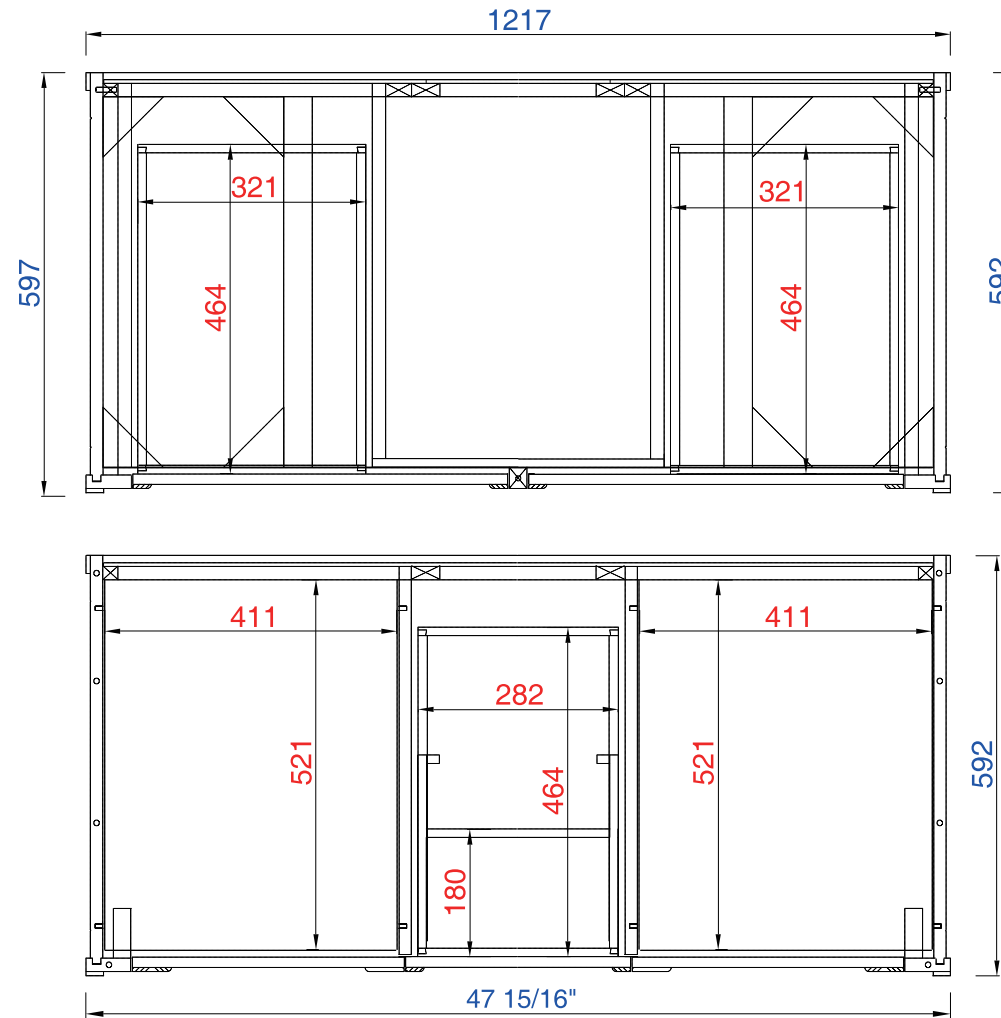

48"

Item Number:

305-V48-WWW

JAMES MARTIN

VANITIES™

Chicago 48" Cabinet

Diagrams with Dimensions  
page 03 of 03

NOTE ONE: Countertops are not shown in these diagrams. (Cabinet Only)

1219mm

Item Number:

305-V48-WWW

JAMES MARTIN

VANITIES™

Chicago 1219mm Cabinet

Diagrams with Dimensions  
page 02 of 03

NOTE ONE: Countertops are not shown in these diagrams. (Cabinet Only)

NOTE TWO: Internal Shelves (Shown) are designed to align with sinks in James Martin's Optional Countertops. Customers' own countertops and sinks may align differently, and modification may be required. Please consult our website for Countertop Diagrams: [www.jamesmartinvanities.com](http://www.jamesmartinvanities.com)

1219mm

Item Number:  
305-V48-WWW

JAMES MARTIN

VANITIES™

Chicago 1219mm Cabinet

Diagrams with Dimensions  
page 03 of 03

NOTE ONE: Countertops are not shown in these diagrams. (Cabinet Only)  
NOTE TWO: This vanity does not have a Backsplash.  
Please consult our website for Countertop Diagrams: [www.jamesmartinvanities.com](http://www.jamesmartinvanities.com)