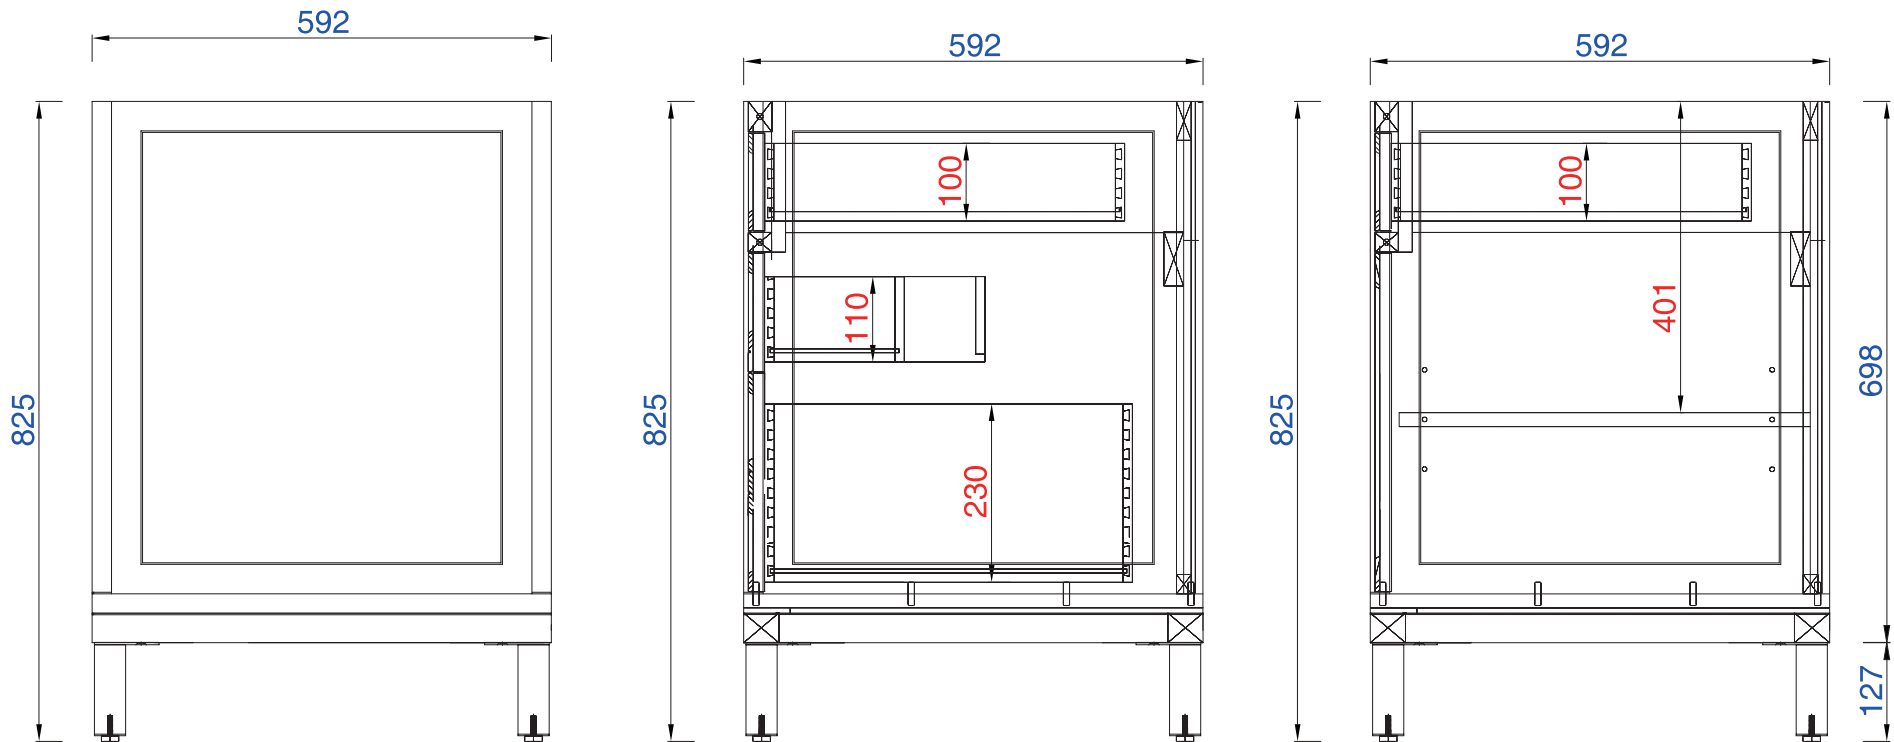

48"

Item Number:

305-V48-WWW

JAMES MARTIN

VANITIES™

Chicago 48" Cabinet

Diagrams with Dimensions  
page 03 of 03

NOTE ONE: Countertops are not shown in these diagrams. (Cabinet Only)

1219mm

Item Number:

305-V48-WWW

JAMES MARTIN

VANITIES™

Chicago 1219mm Cabinet

Diagrams with Dimensions  
page 02 of 03

NOTE ONE: Countertops are not shown in these diagrams. (Cabinet Only)

NOTE TWO: Internal Shelves (Shown) are designed to align with sinks in James Martin's Optional Countertops. Customers' own countertops and sinks may align differently, and modification may be required. Please consult our website for Countertop Diagrams: [www.jamesmartinvanities.com](http://www.jamesmartinvanities.com)

1219mm

Item Number:  
305-V48-WWW

JAMES MARTIN

VANITIES™

Chicago 1219mm Cabinet

Diagrams with Dimensions  
page 03 of 03

NOTE ONE: Countertops are not shown in these diagrams. (Cabinet Only)  
NOTE TWO: This vanity does not have a Backsplash.  
Please consult our website for Countertop Diagrams: [www.jamesmartinvanities.com](http://www.jamesmartinvanities.com)