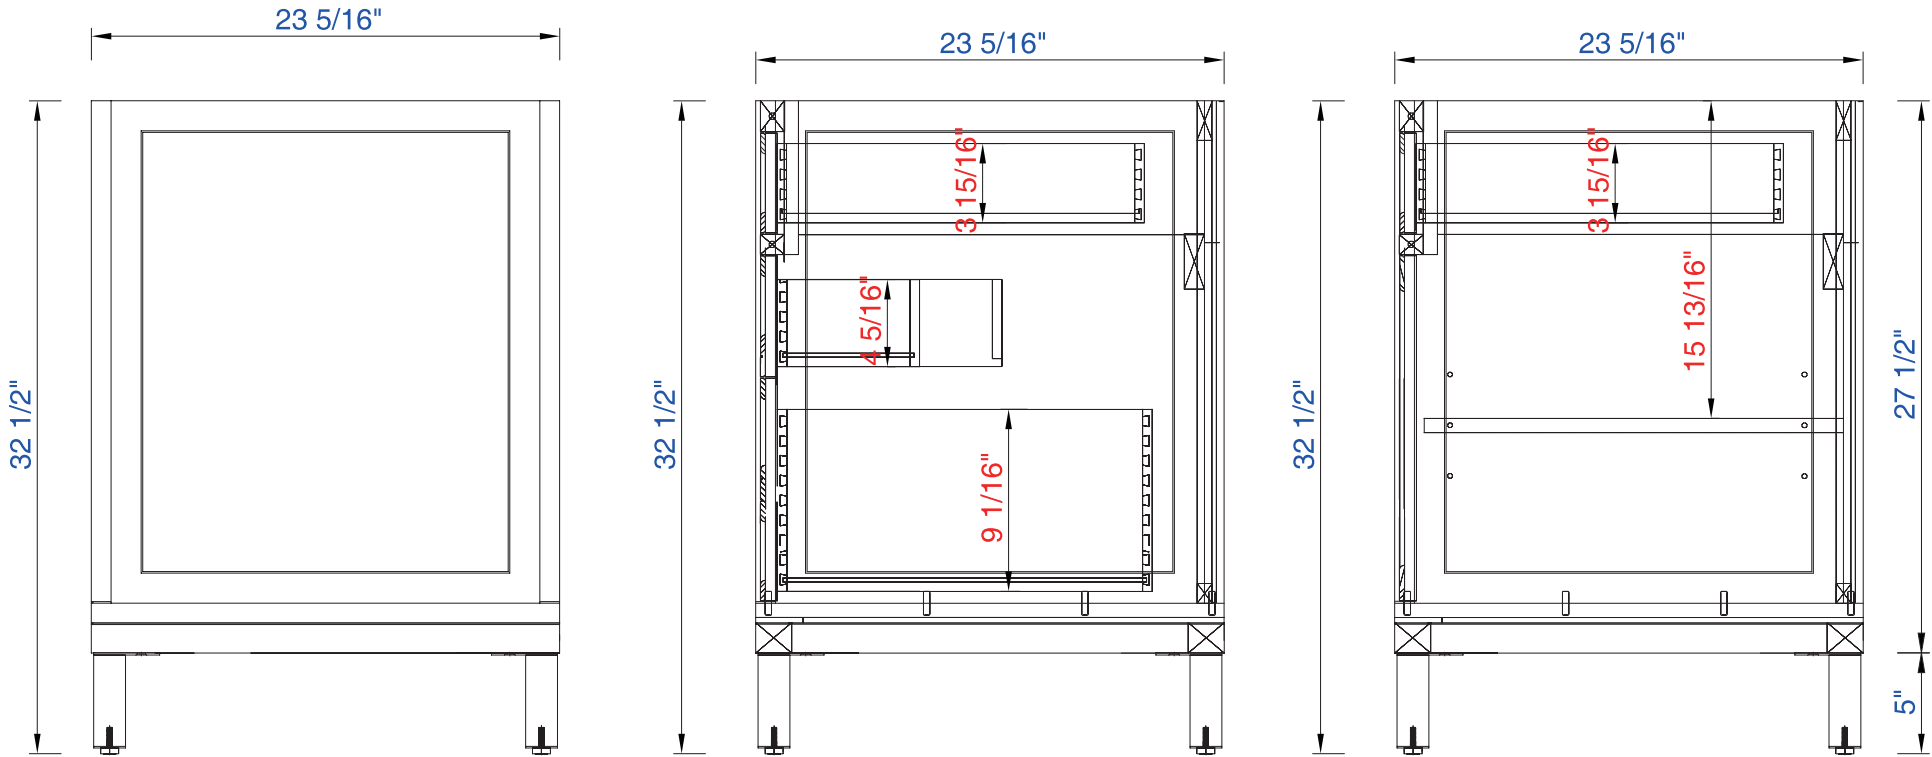

VANITIES™

Chicago 48" Cabinet

Diagrams with Dimensions  
page 02 of 03

NOTE ONE: Countertops are not shown in these diagrams. (Cabinet Only)

NOTE TWO: Internal Shelves (Shown) are designed to align with sinks in James Martin's Optional Countertops. Customers' own countertops and sinks may align differently, and modification may be required. Please consult our website for Countertop Diagrams: [www.jamesmartinvanities.com](http://www.jamesmartinvanities.com)

48"

Item Number:

305-V48-WWW

JAMES MARTIN

VANITIES™

Chicago 48" Cabinet

Diagrams with Dimensions  
page 03 of 03

NOTE ONE: Countertops are not shown in these diagrams. (Cabinet Only)

NOTE TWO: This vanity does not have a Backsplash.

Please consult our website for Countertop Diagrams: [www.jamesmartinvanities.com](http://www.jamesmartinvanities.com)

1219mm

Item Number:  
305-V48-WWW

JAMES MARTIN

1219mm

Item Number:

305-V48-WWW

JAMES MARTIN

VANITIES™

Chicago 1219mm Cabinet

Diagrams with Dimensions  
page 02 of 03

NOTE ONE: Countertops are not shown in these diagrams. (Cabinet Only)