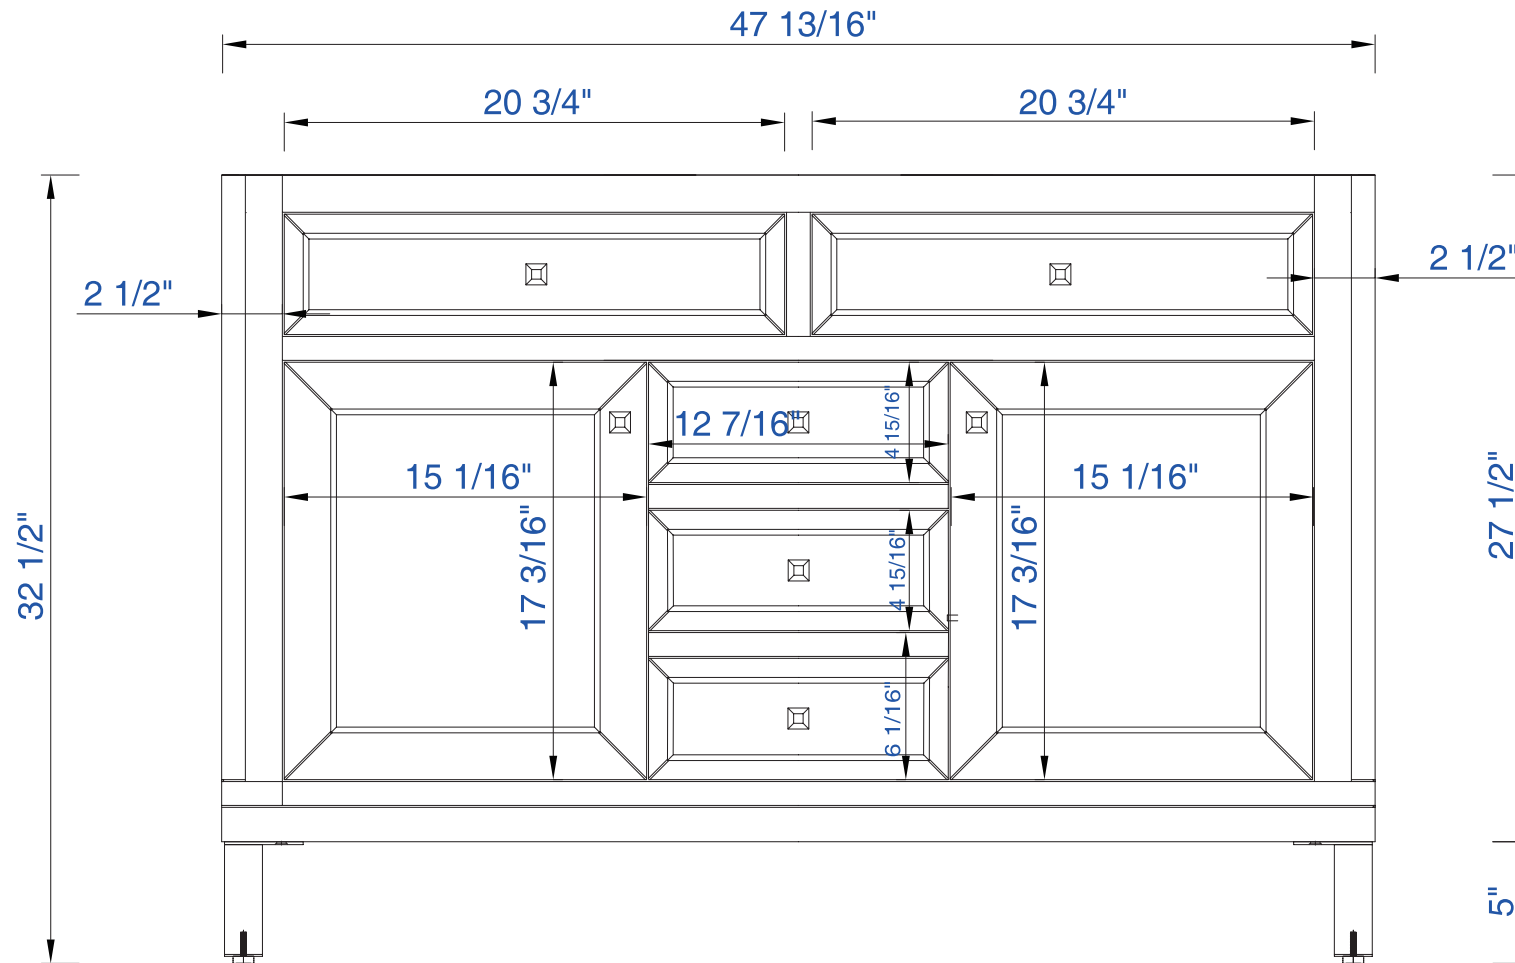

48"

Item Number:

305-V48-WWW

JAMES MARTIN

VANITIES™

Chicago 48" Cabinet

Diagrams with Dimensions  
page 01 of 03

NOTE ONE: Countertops are not shown in these diagrams. (Cabinet Only)

NOTE TWO: This vanity does not have a Backsplash.

Please consult our website for Countertop Diagrams: [www.jamesmartinvanities.com](http://www.jamesmartinvanities.com)

48"

Item Number:

305-V48-WWW

JAMES MARTIN

VANITIES™

Chicago 48" Cabinet

Diagrams with Dimensions  
page 02 of 03

NOTE ONE: Countertops are not shown in these diagrams. (Cabinet Only)

NOTE TWO: Internal Shelves (Shown) are designed to align with sinks in James Martin's Optional Countertops. Customers' own countertops and sinks may align differently, and modification may be required. Please consult our website for Countertop Diagrams: [www.jamesmartinvanities.com](http://www.jamesmartinvanities.com)

48"

Item Number:

305-V48-WWW

JAMES MARTIN

VANITIES™

Chicago 48" Cabinet

Diagrams with Dimensions  
page 03 of 03

NOTE ONE: Countertops are not shown in these diagrams. (Cabinet Only)