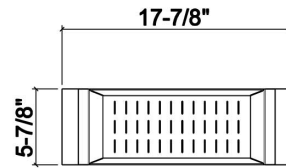

205324 | COLANDER

STAINLESS STEEL SINK ACCESSORY

Specifications

Model	205324
Collection	Colander
Compatible bowl dimension (front-to-back)	17"
Overall dimensions	6" × 18" × 4 1/4"

Warranty

Home Refinements offers a 1-YEAR LIMITED WARRANTY following the purchase date for all mobile parts, options and accessories against defects of material and workmanship. This warranty is limited to defects or damages resulting from a normal residential use. For further details on our product warranty, please refer to our catalog or Web site.