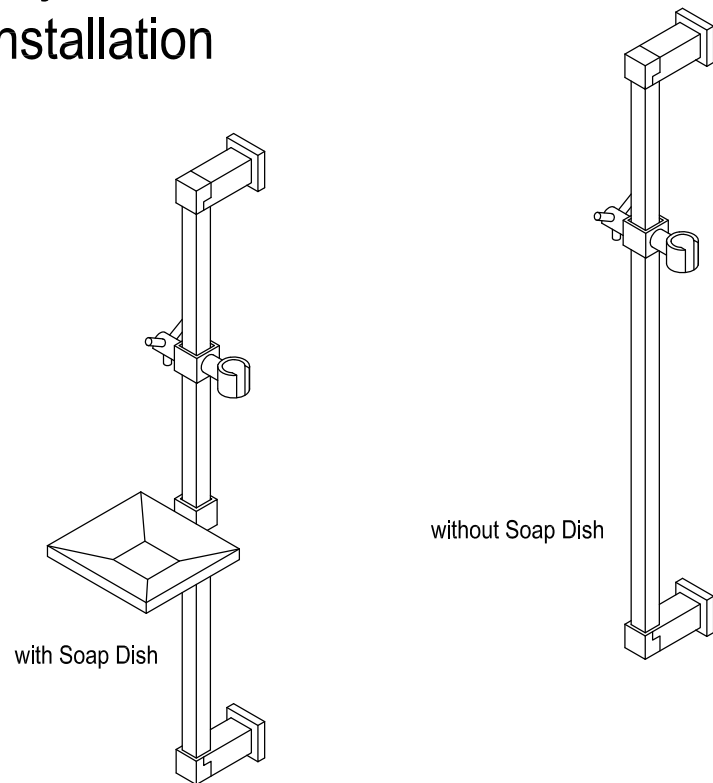

KINGSTON

KITCHEN & BATH

Adjustable Slide Bar Installation

Parts:

www.kingstonbrass.com
TOLL-FREE CUSTOMER SERVICE: 1-877-2-KBRASS
TECHNICAL SUPPORT E-mail: service@kingstonbrass.com
12775 Reservoir Street, Chino, CA 91710

Need Tools:

Legal Disclaimer :

This bar is not to be used as a grab bar and it is not intended to support weight. Before you begin, identify the appropriate area to install this slide bar, proper location should be above 48" from the floor (as per ASTM F446).

It is recommended that slide bar to be mounted directly to the structural framing of your home. If necessary, cross bracing can be installed to provide adequate support.

Installation: