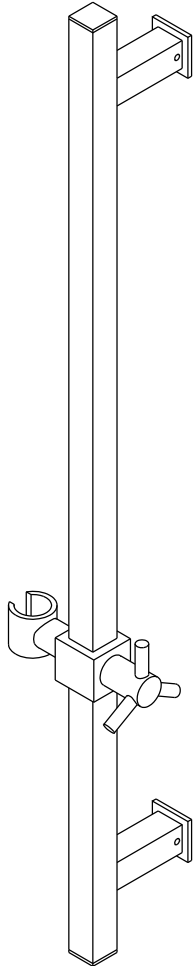

# KINGSTON BRASS

THE TRADITION OF FINE BRASS

## Slide Bar for Adjustable Height Personal Hand Shower Installation

### Legal Disclaimer :

This bar is not to be used as a grab bar and it is not intended to support weight. Before you begin, identify the appropriate area to install this slide bar, proper location should be above 48" from the floor (as per ASTM F446). It is recommended that slide bar to be mounted directly to the structural framing of your home. If necessary, cross bracing can be installed to provide adequate support.