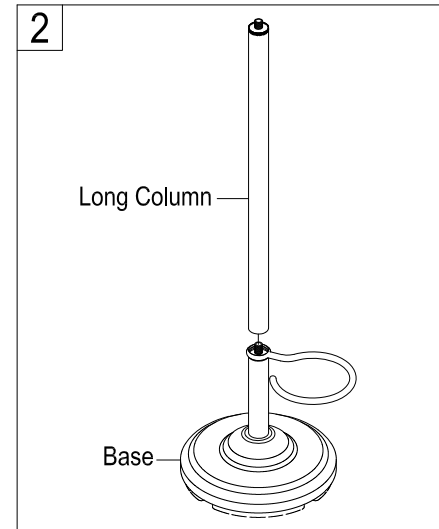

KINGSTON

KITCHEN & BATH

Pedestal Toilet Paper with Brush Holder Installation

www.kingstonbrass.com
TOLL-FREE CUSTOMER SERVICE: 1-877-2-KBRASS
TECHNICAL SUPPORT E-mail: service@kingstonbrass.com
12775 Reservoir Street, Chino, CA 91710

1. Place base on a solid level surface and thread in short column in a clockwise direction. Insert holder hook onto top portion of short column.

2. Thread long column on top of holder hook.

3. Thread paper holder on top of long column and insert spring loaded toilet paper holder bar. Insert Brush holder cup and brush.