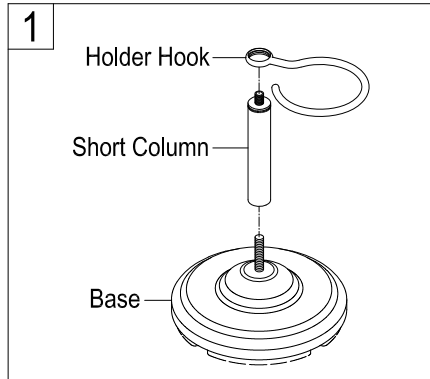

KINGSTON

KITCHEN & BATH

Pedestal Toilet Paper with Brush Holder Installation

www.kingstonbrass.com
TOLL-FREE CUSTOMER SERVICE: 1-877-2-KBRASS
TECHNICAL SUPPORT E-mail: service@kingstonbrass.com
12775 Reservoir Street, Chino, CA 91710

1. Place base on a solid level surface and thread in short column in a clockwise direction. Insert holder hook onto top portion of short column.

2. Thread long column on top of holder hook.

3. Thread paper holder on top of long column and insert spring loaded toilet paper holder bar. Insert Brush holder cup and brush.