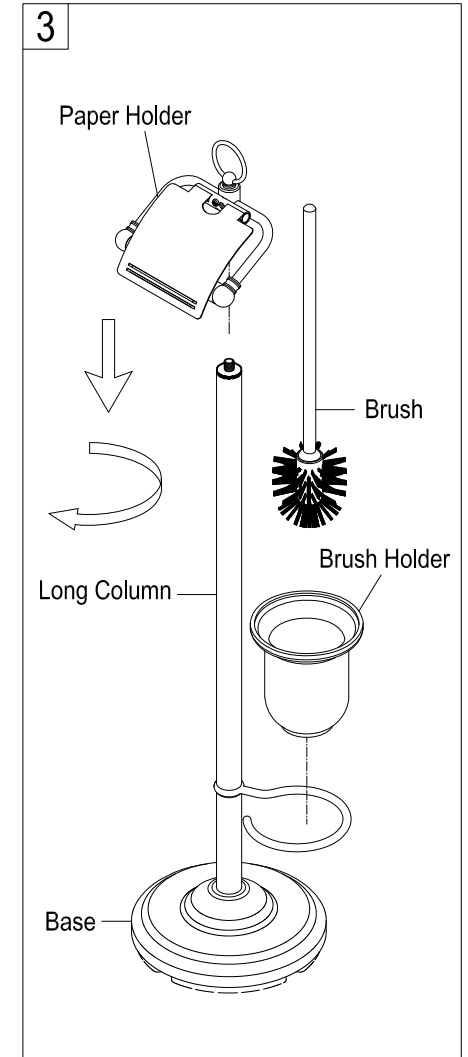

KINGSTON

KITCHEN & BATH

Pedestal Toilet Paper with Brush Holder Installation

www.kingstonbrass.com
TOLL-FREE CUSTOMER SERVICE: 1-877-2-KBRASS
TECHNICAL SUPPORT E-mail: service@kingstonbrass.com
12775 Reservoir Street, Chino, CA 91710

1. Place base on a solid level surface and thread in short column in a clockwise direction. Insert holder hook onto top portion of short column.

2. Thread long column on top of holder hook.

3. Thread paper holder on top of long column and insert spring loaded toilet paper holder bar. Insert Brush holder cup and brush.