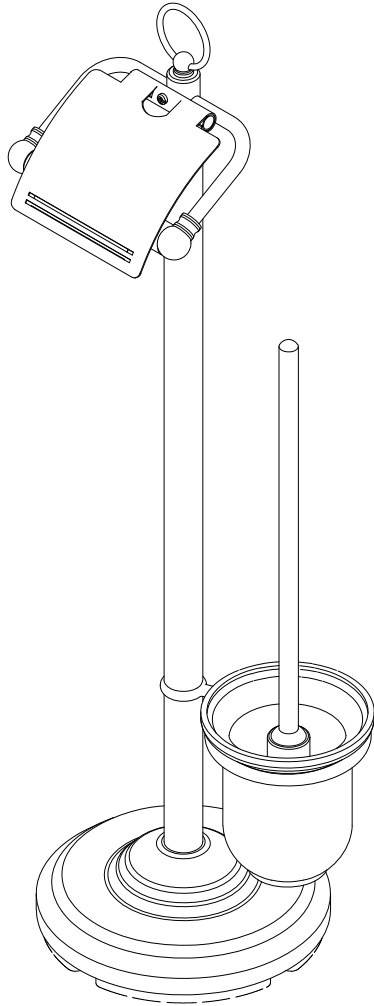

KINGSTON

KITCHEN & BATH

Pedestal Toilet Paper with Brush Holder Installation

www.kingstonbrass.com
TOLL-FREE CUSTOMER SERVICE: 1-877-2-KBRASS
TECHNICAL SUPPORT E-mail: service@kingstonbrass.com
12775 Reservoir Street, Chino, CA 91710

1. Place base on a solid level surface and thread in short column in a clockwise direction. Insert holder hook onto top portion of short column.

2. Thread long column on top of holder hook.

3. Thread paper holder on top of long column and insert spring loaded toilet paper holder bar. Insert Brush holder cup and brush.