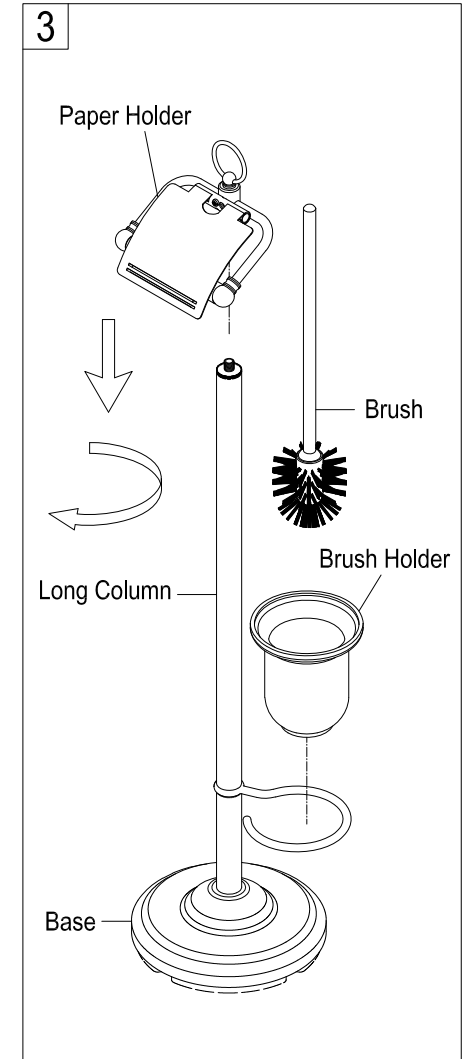

KINGSTON

KITCHEN & BATH

Pedestal Toilet Paper with Brush Holder Installation

www.kingstonbrass.com
TOLL-FREE CUSTOMER SERVICE: 1-877-2-KBRASS
TECHNICAL SUPPORT E-mail: service@kingstonbrass.com
12775 Reservoir Street, Chino, CA 91710

1. Place base on a solid level surface and thread in short column in a clockwise direction. Insert holder hook onto top portion of short column.

2. Thread long column on top of holder hook.

3. Thread paper holder on top of long column and insert spring loaded toilet paper holder bar. Insert Brush holder cup and brush.