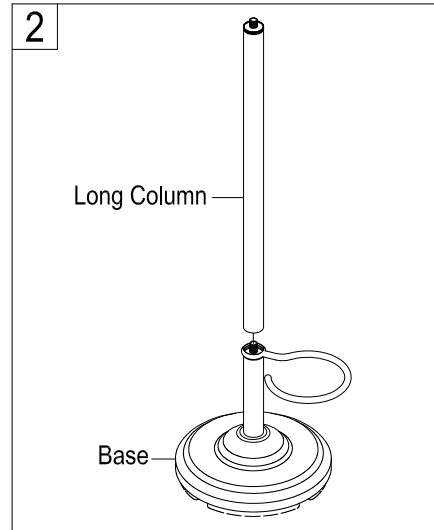

KINGSTON

KITCHEN & BATH

Pedestal Toilet Paper with Brush Holder Installation

www.kingstonbrass.com
TOLL-FREE CUSTOMER SERVICE: 1-877-2-KBRASS
TECHNICAL SUPPORT E-mail: service@kingstonbrass.com
12775 Reservoir Street, Chino, CA 91710

1. Place base on a solid level surface and thread in short column in a clockwise direction. Insert holder hook onto top portion of short column.

2. Thread long column on top of holder hook.

3. Thread paper holder on top of long column and insert spring loaded toilet paper holder bar. Insert Brush holder cup and brush.