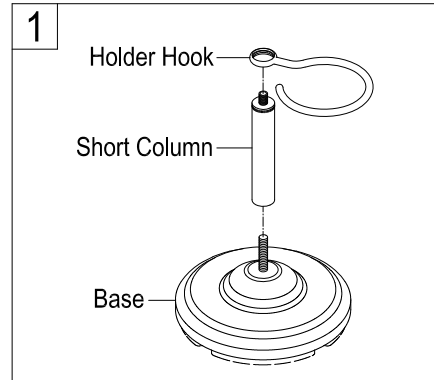

KINGSTON

KITCHEN & BATH

Pedestal Toilet Paper with Brush Holder Installation

www.kingstonbrass.com
TOLL-FREE CUSTOMER SERVICE: 1-877-2-KBRASS
TECHNICAL SUPPORT E-mail: service@kingstonbrass.com
12775 Reservoir Street, Chino, CA 91710

1. Place base on a solid level surface and thread in short column in a clockwise direction. Insert holder hook onto top portion of short column.

2. Thread long column on top of holder hook.

3. Thread paper holder on top of long column and insert spring loaded toilet paper holder bar. Insert Brush holder cup and brush.