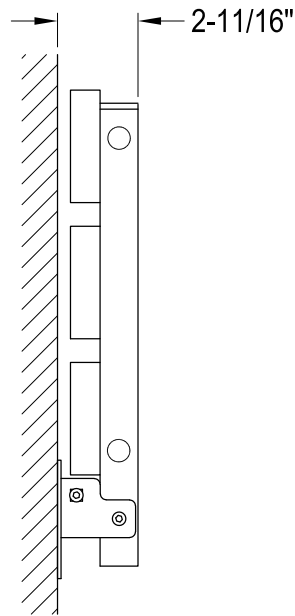

# KBSS1916MB,CP,BB,BN

Wall Mount Fold Down Shower Seat

Folded UP View