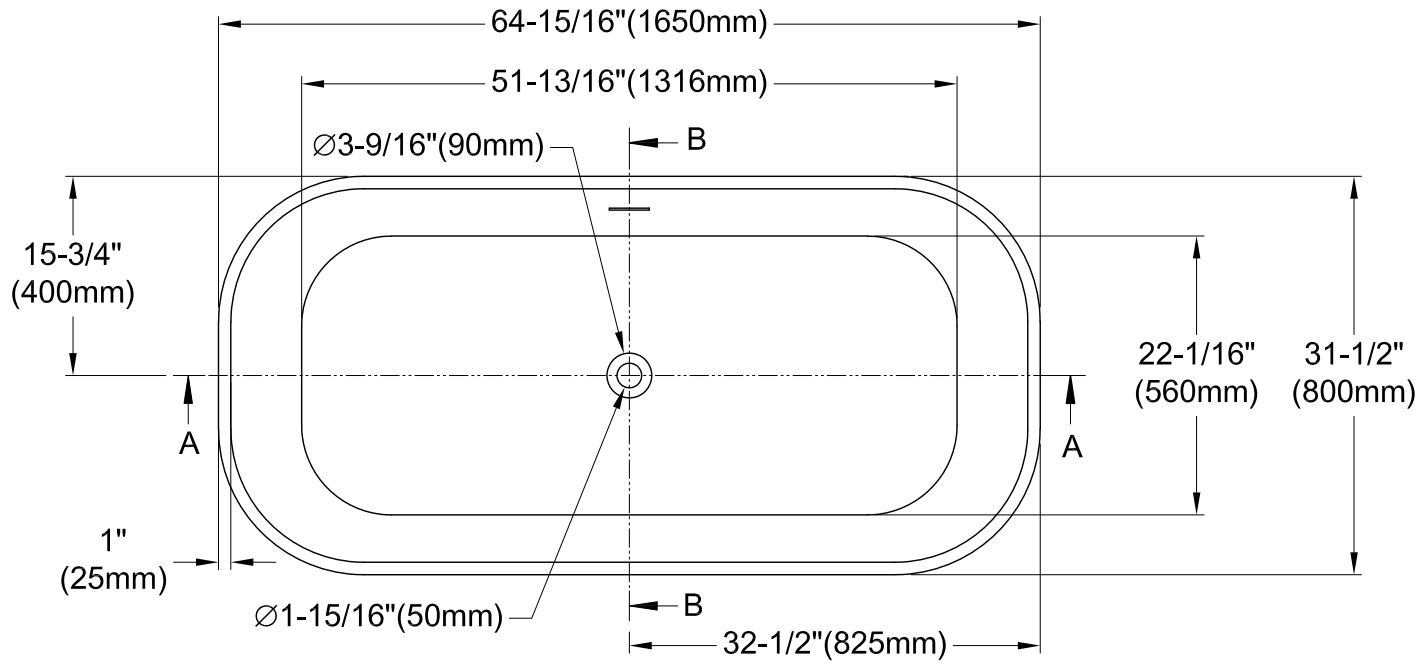

VRTSQ653124

65" Solid Surface White Stone Bathtub With Drain

Section B-B