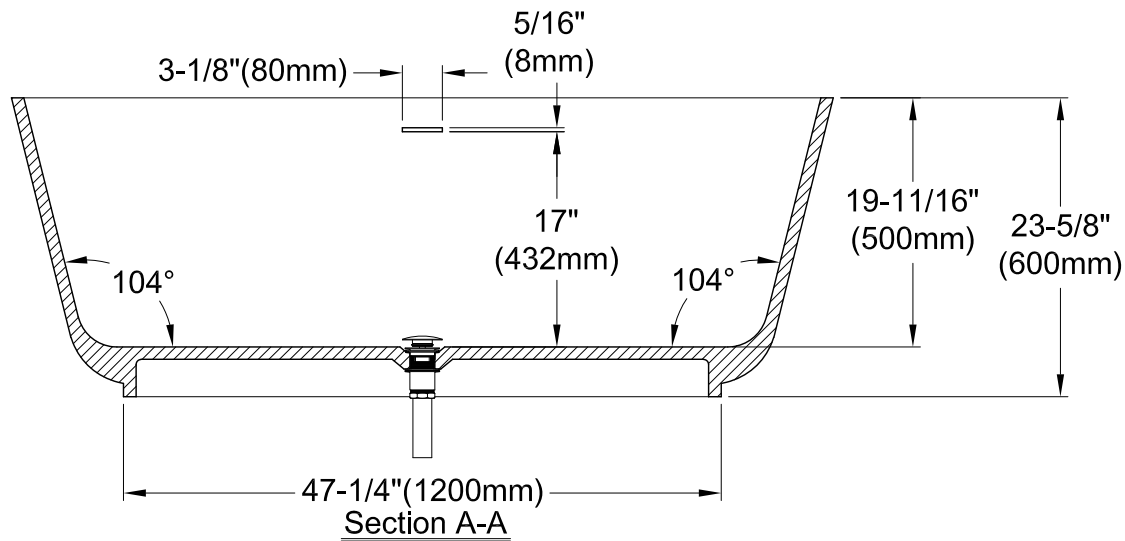

VRTSQ653124

65" Solid Surface White Stone Bathtub With Drain

Section B-B