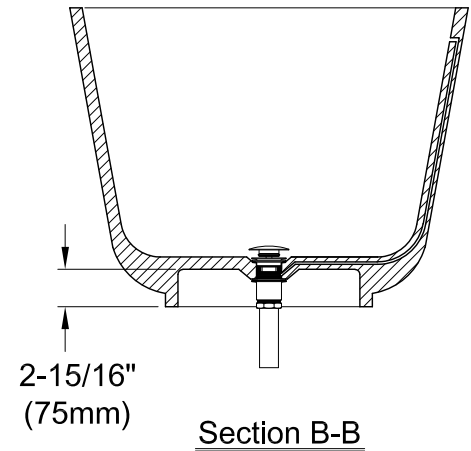

VRTSQ653124

65" Solid Surface White Stone Bathtub With Drain

Section B-B