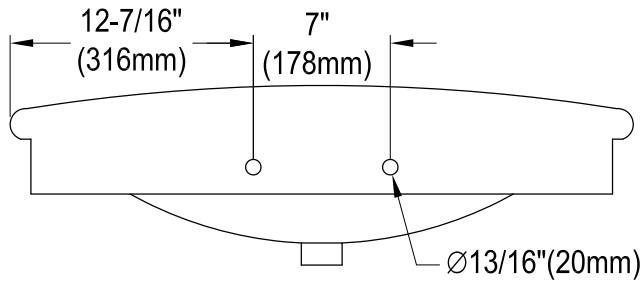

VPB5328,K

32" CERAMIC CONSOLE SINK

Sink Back View