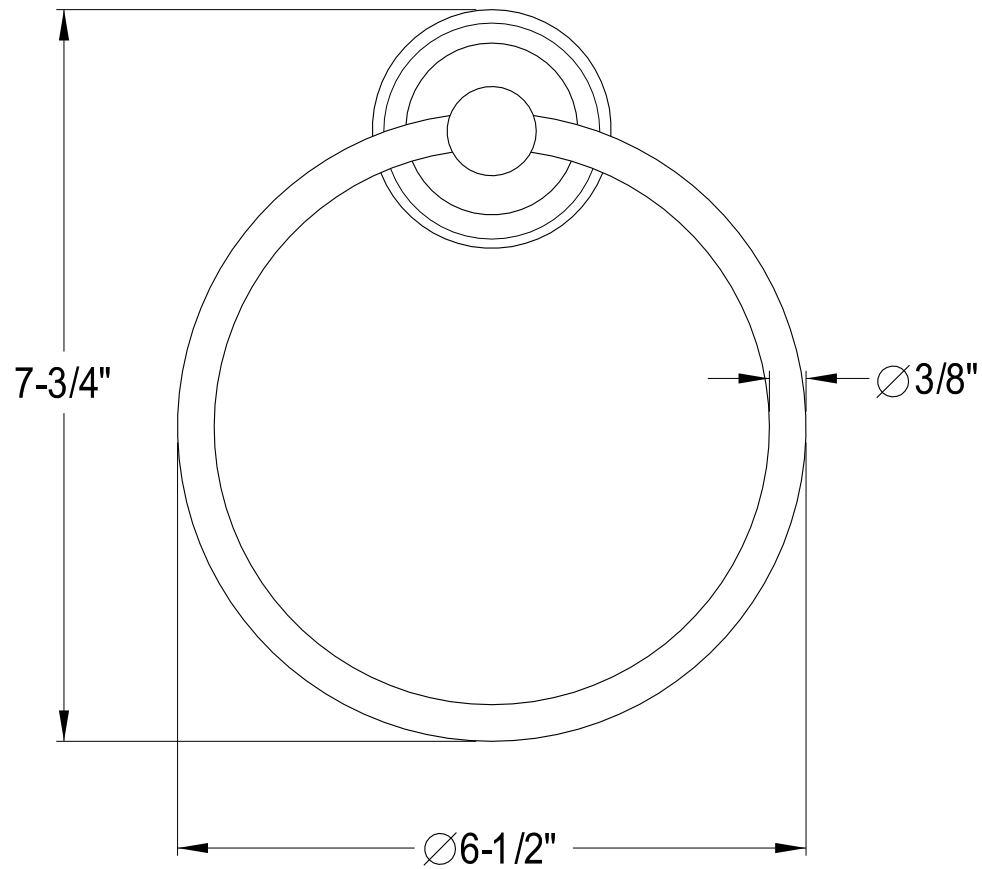

BA1752C, PB, AB, ORB, PN, SN

18" Towel Bar

BA1754C,PB,AB,ORB,PN,SN

Towel Ring

BA1758C,PB,AB,ORB,PN,SN

Toilet Paper Holder