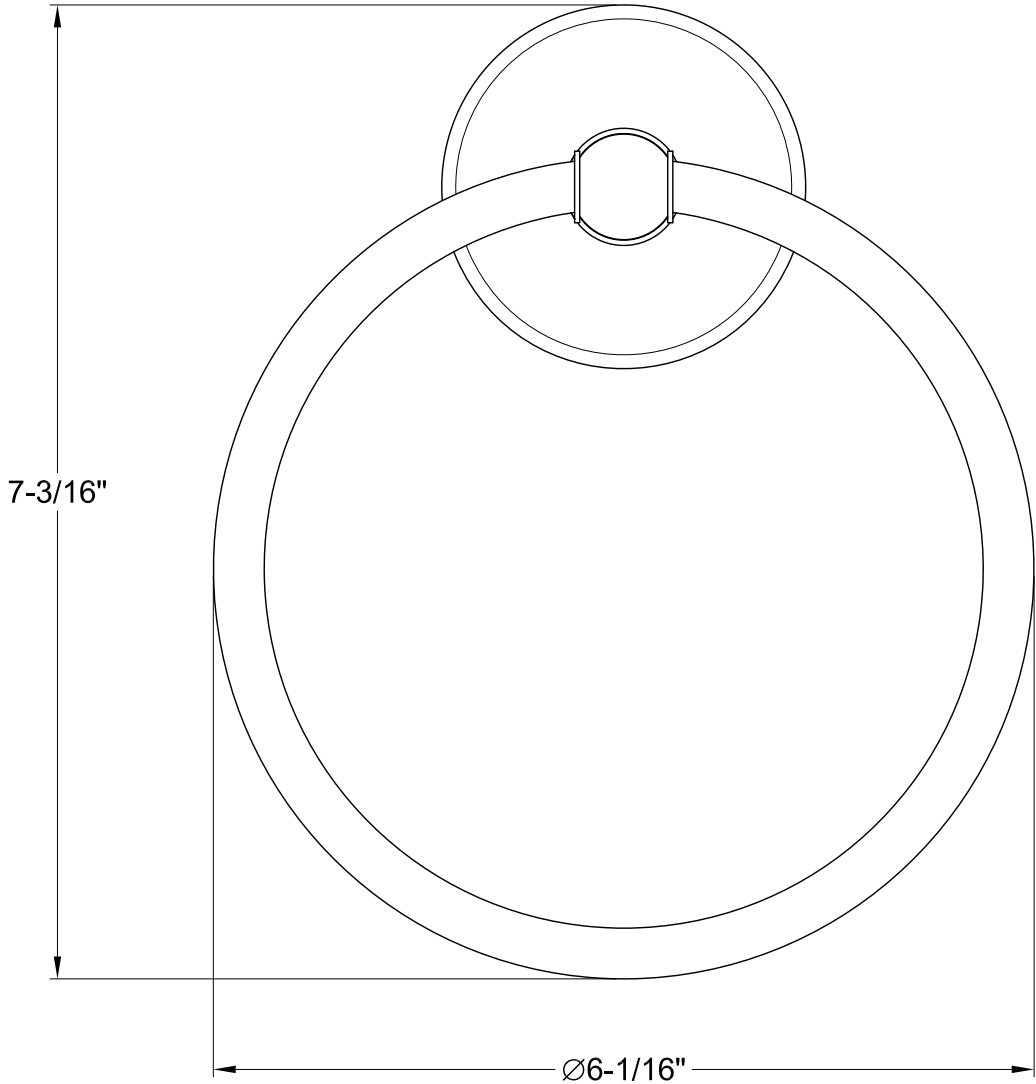

# BA312MB,C,PB,ORB,SN

18" Towel Bar

# BA314C,PB,ORB,SN

Towel Ring

# BA318MB,C,PB,ORB,SN

Toilet Paper Holder