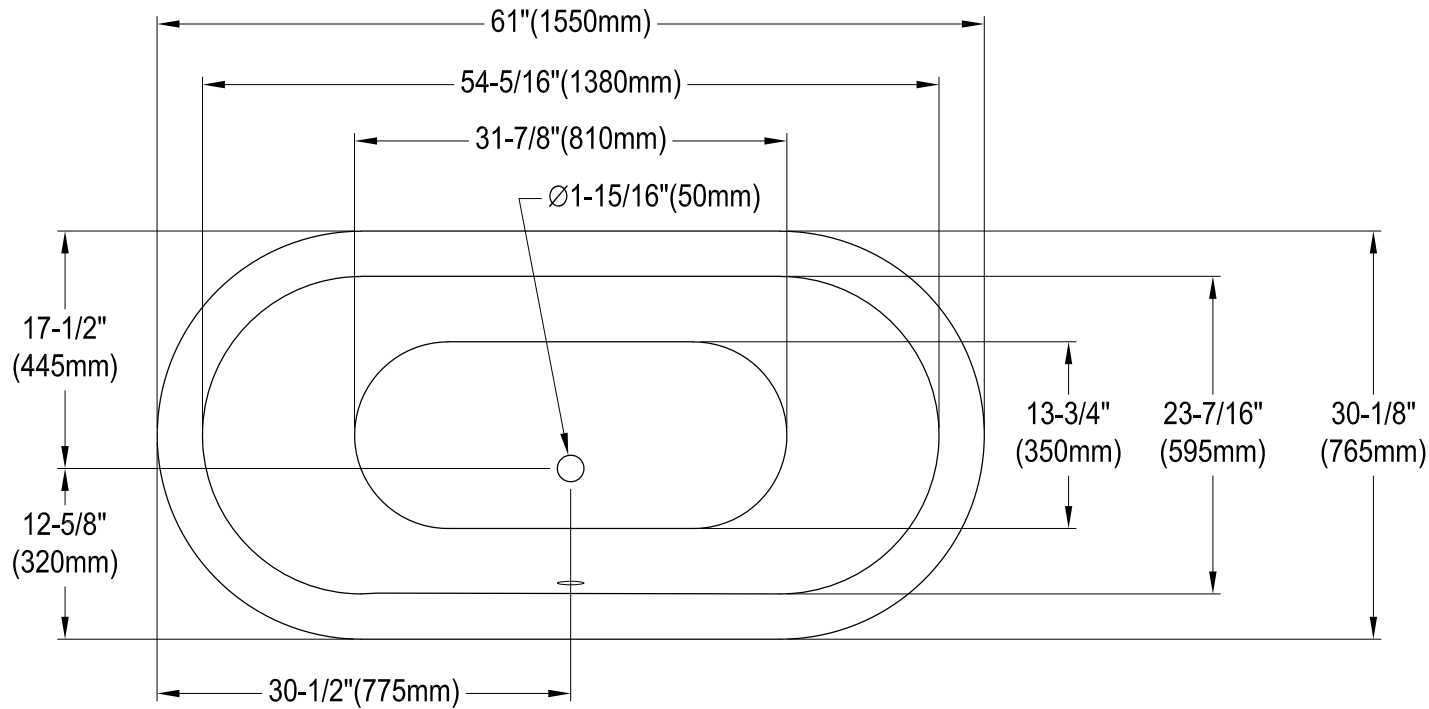

VCTNDS6130NC0,1,5,8

61" Cast Iron Clawfoot Tub

M10 x 20 (4 pcs)

Section A-A