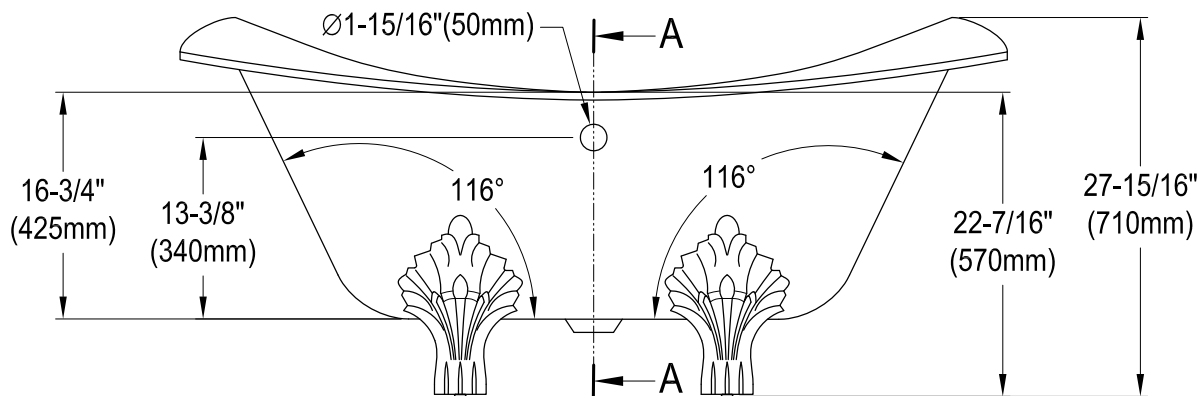

VCTNDS6130NC0,1,5,8

61" Cast Iron Clawfoot Tub

M10 x 20 (4 pcs)

Section A-A