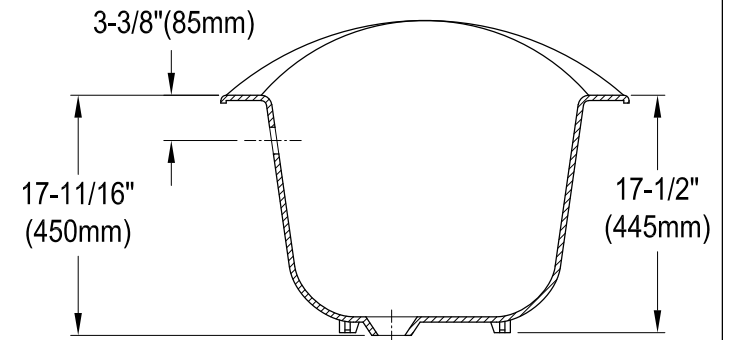

VCTNDS6130NC0,1,5,8

61" Cast Iron Clawfoot Tub

M10 x 20 (4 pcs)

Section A-A