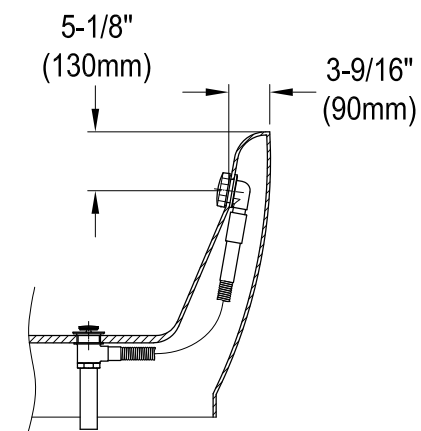

VTRS723432

71" Acrylic Freestanding Tub With Drain

M12 x 81 (4 pcs)

Section A-A