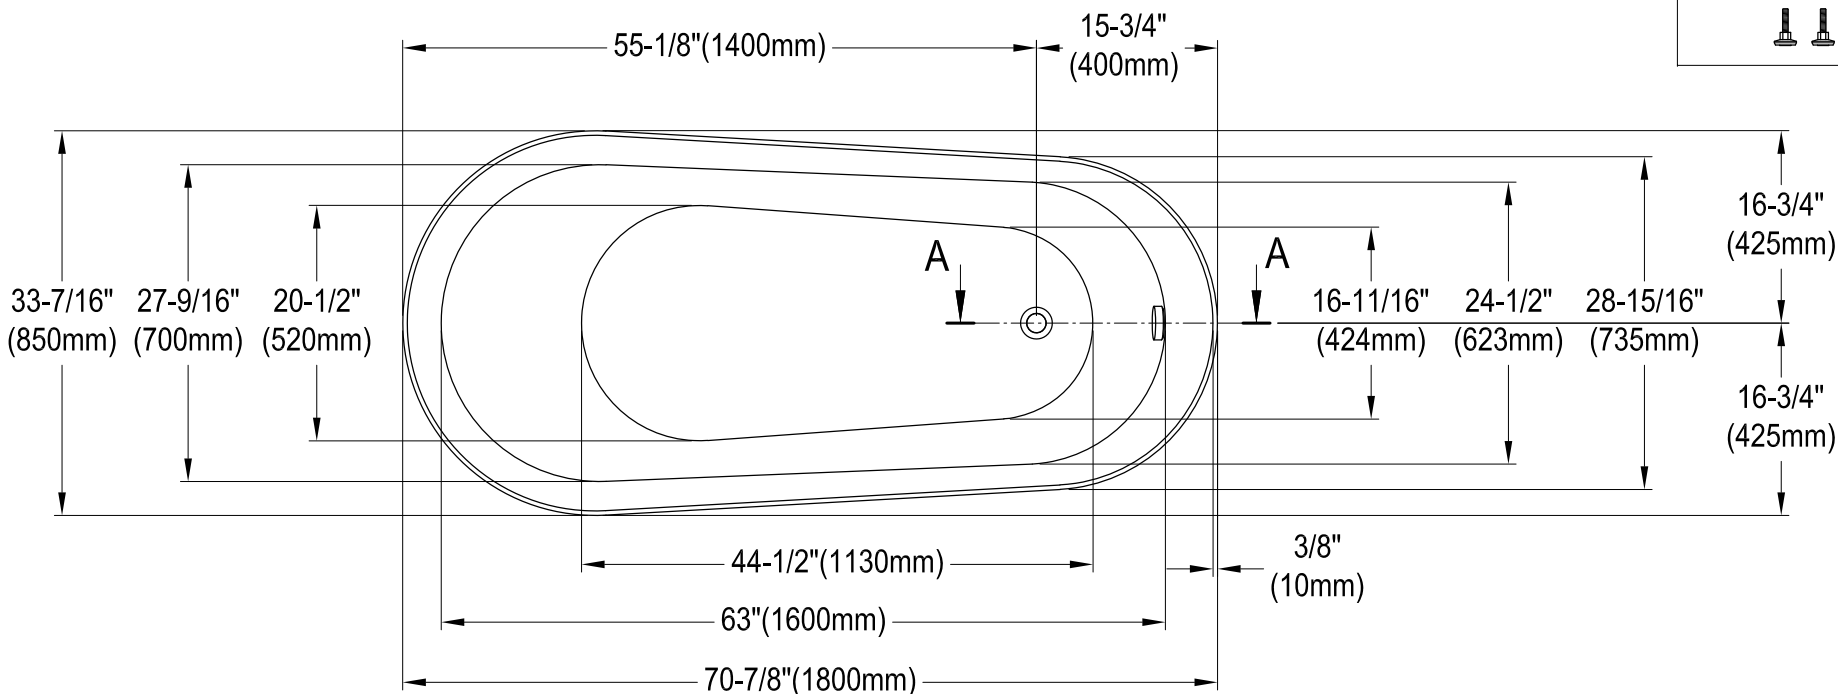

VTRS723432

71" Acrylic Freestanding Tub With Drain

M12 x 81 (4 pcs)

Section A-A