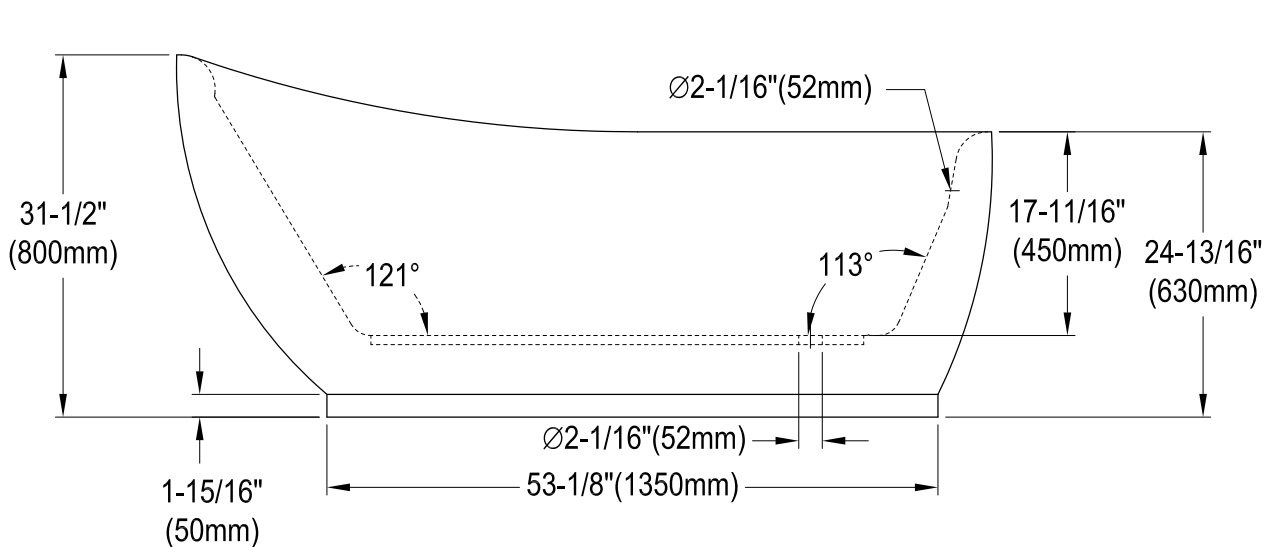

VTRS723432

71" Acrylic Freestanding Tub With Drain

M12 x 81 (4 pcs)

Section A-A