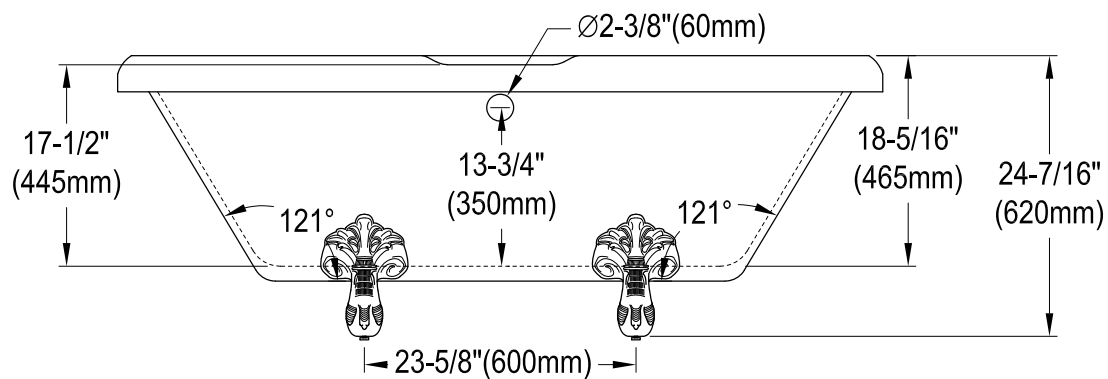

VT7DS672924H1,2,5,8

67" Acrylic Clawfoot Tub With 7" Faucet Drillings

Section A-A