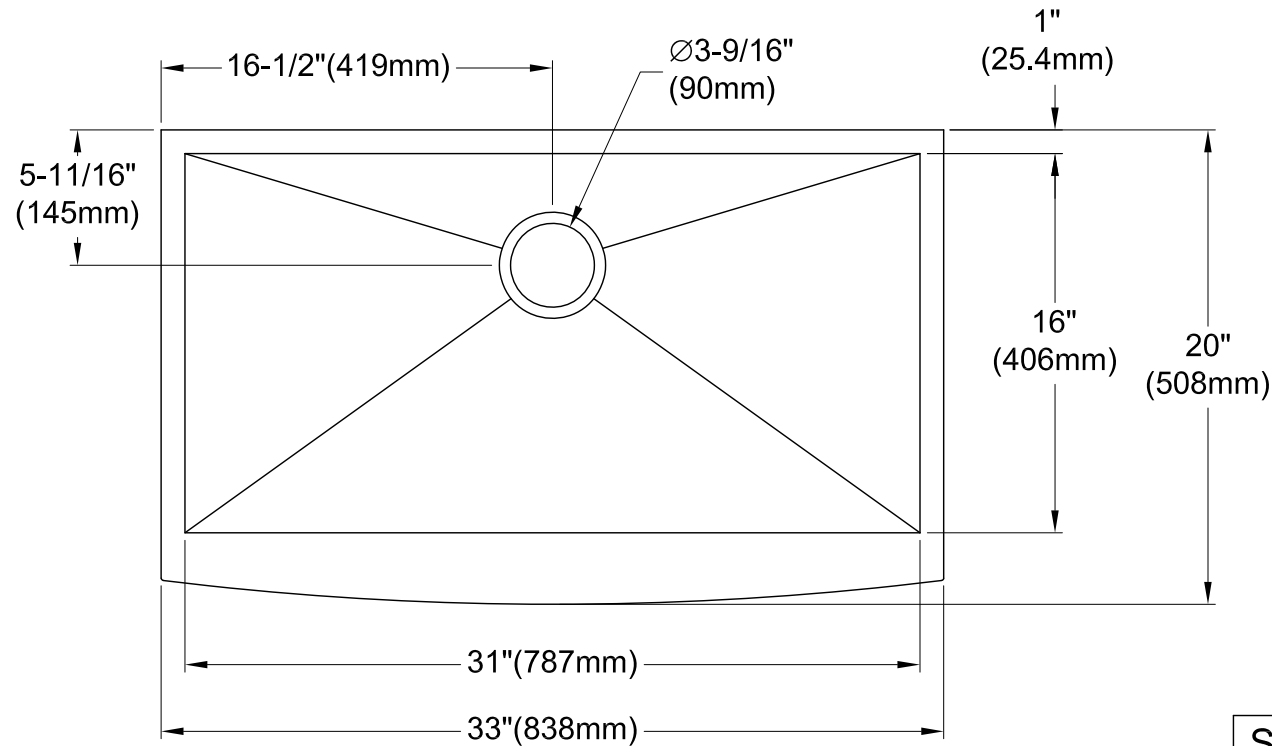

GKUSF33209

Stainless Steel Farmhouse Single Bowl Kitchen Sink, (L)33" X (W)20" X (D)9-5/16"

	Depth	SS Type	Thickness
Sink Body	9-15/16"	18-10 304 Grade	1.05mm(18G)
Front Apron	9"	18-10 304 Grade	1.05mm(18G)