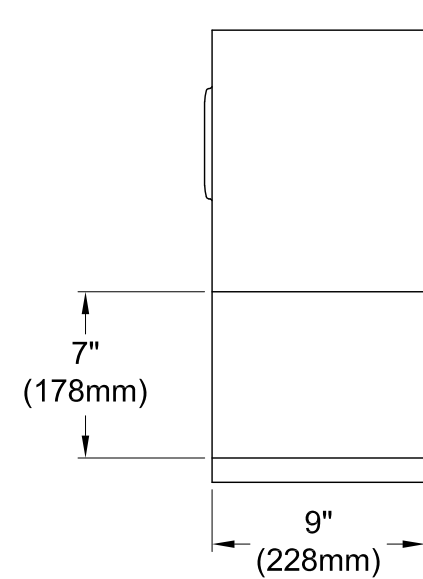

GKUSF33209

Stainless Steel Farmhouse Single Bowl Kitchen Sink, (L)33" X (W)20" X (D)9-5/16"

	Depth	SS Type	Thickness
Sink Body	9-15/16"	18-10 304 Grade	1.05mm(18G)
Front Apron	9"	18-10 304 Grade	1.05mm(18G)