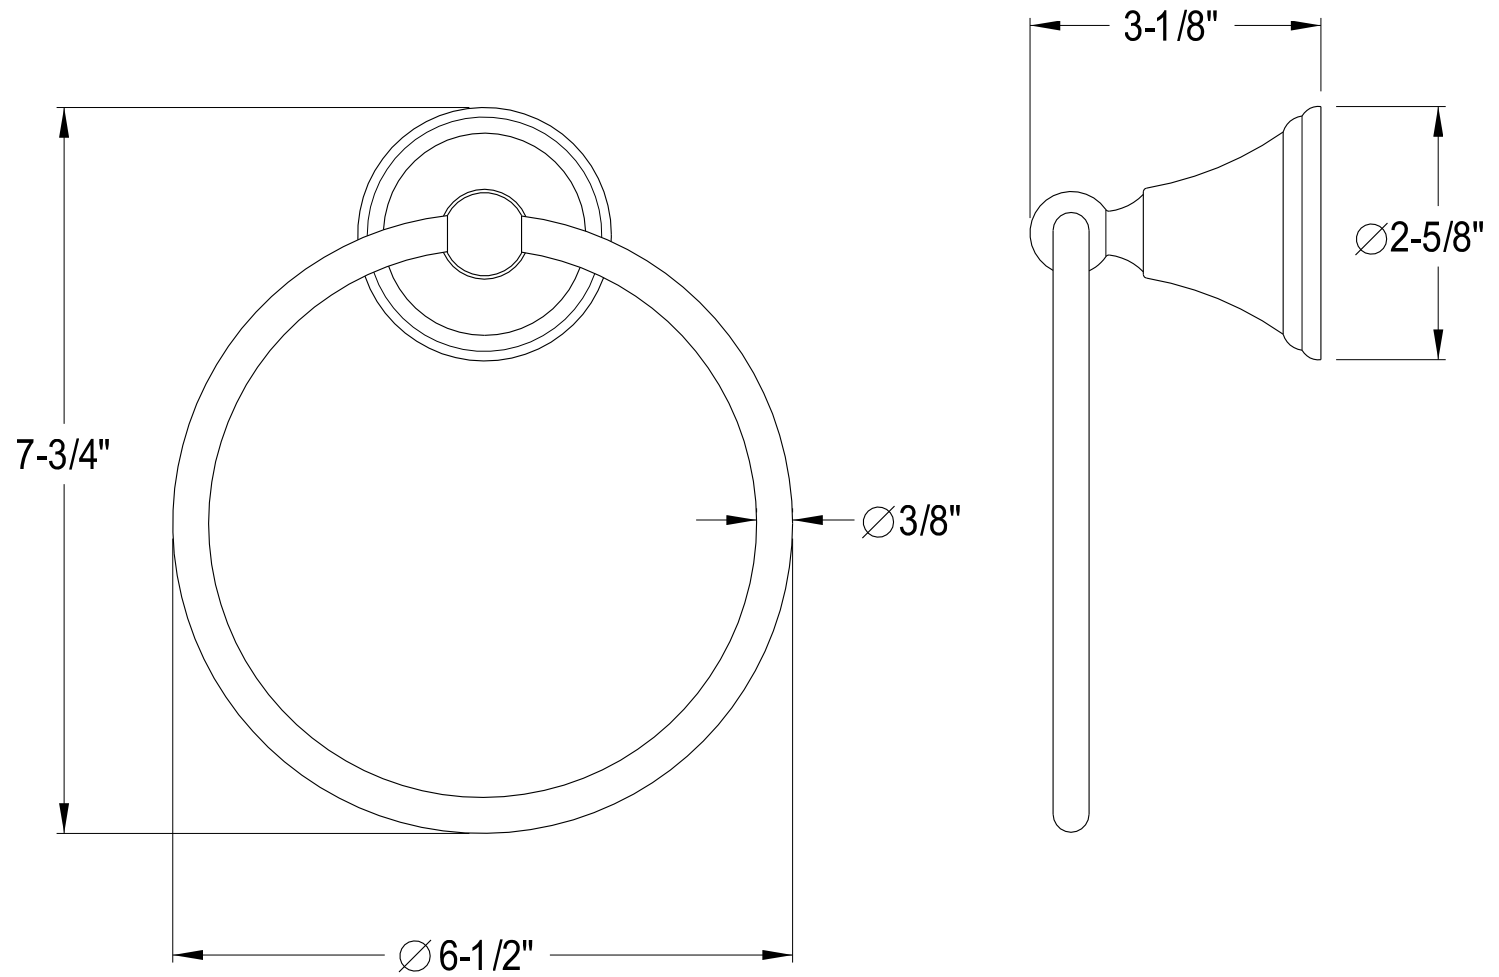

BA2973C,PB,ORB,SN

24" Dual Towel Bar

BA2974C,PB,ORB,SN

Towel Ring

BA2978C,PB,ORB,SN

Toilet Paper Holder