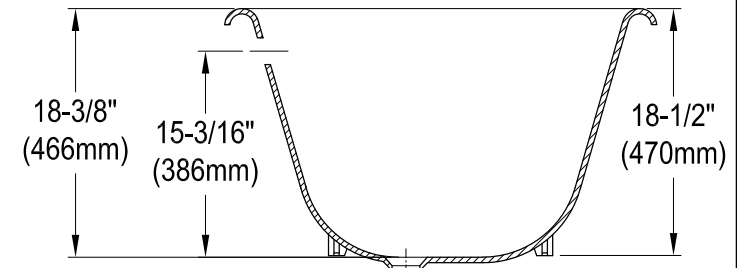

VCT7DE7232NL0,1,2,5,8,W

72" Cast Iron Clawfoot Tub With 7" Faucet Drillings

M10 x 20 (4 pcs)

Section A-A