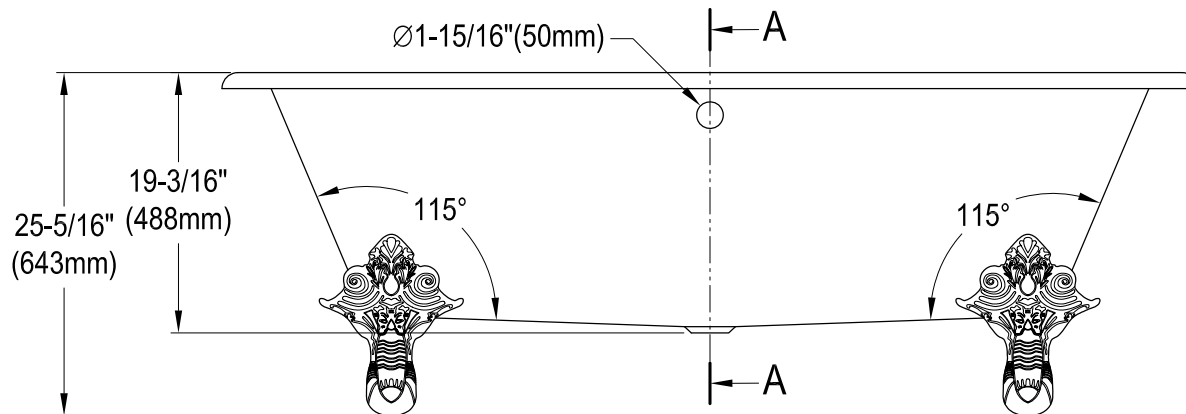

VCT7DE7232NL0,1,2,5,8,W

72" Cast Iron Clawfoot Tub With 7" Faucet Drillings

M10 x 20 (4 pcs)

Section A-A