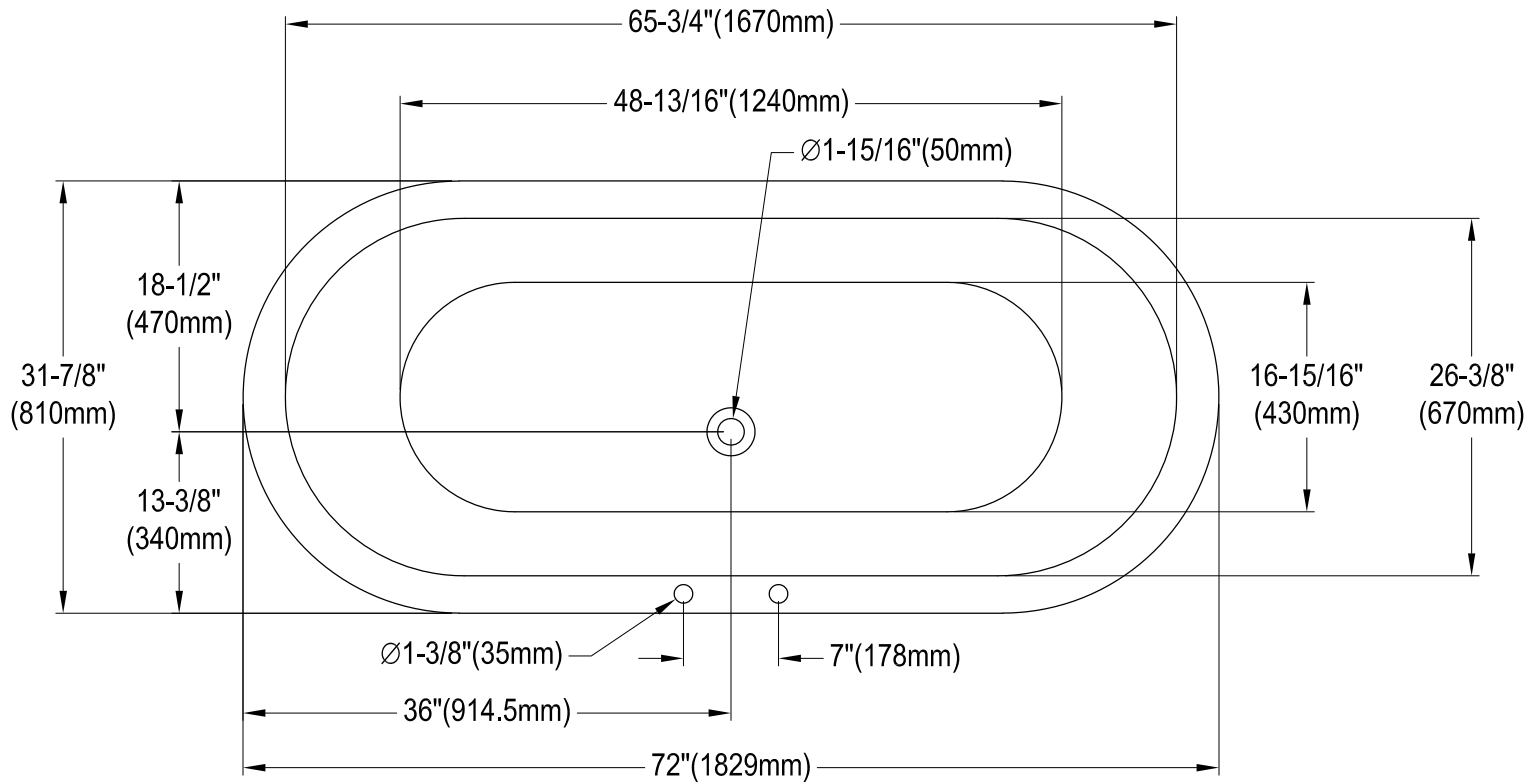

VCT7DE7232NL0,1,2,5,8,W

72" Cast Iron Clawfoot Tub With 7" Faucet Drillings

M10 x 20 (4 pcs)

Section A-A