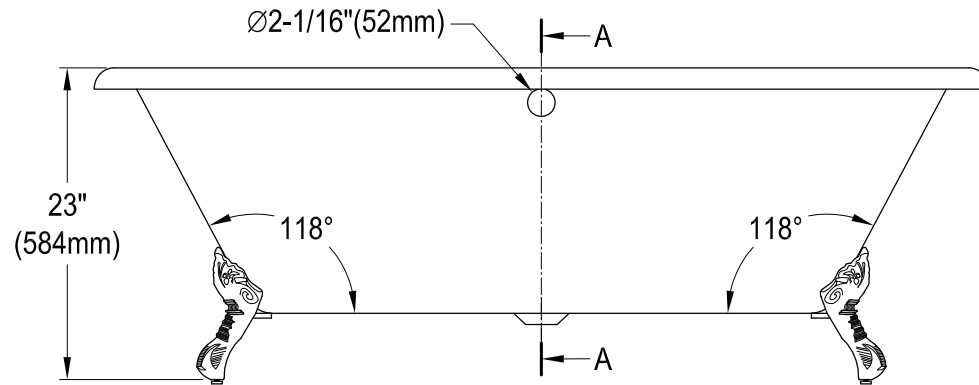

# VBTND663013NB0,1,5,8

66" Cast Iron Clawfoot Tub

Section A-A