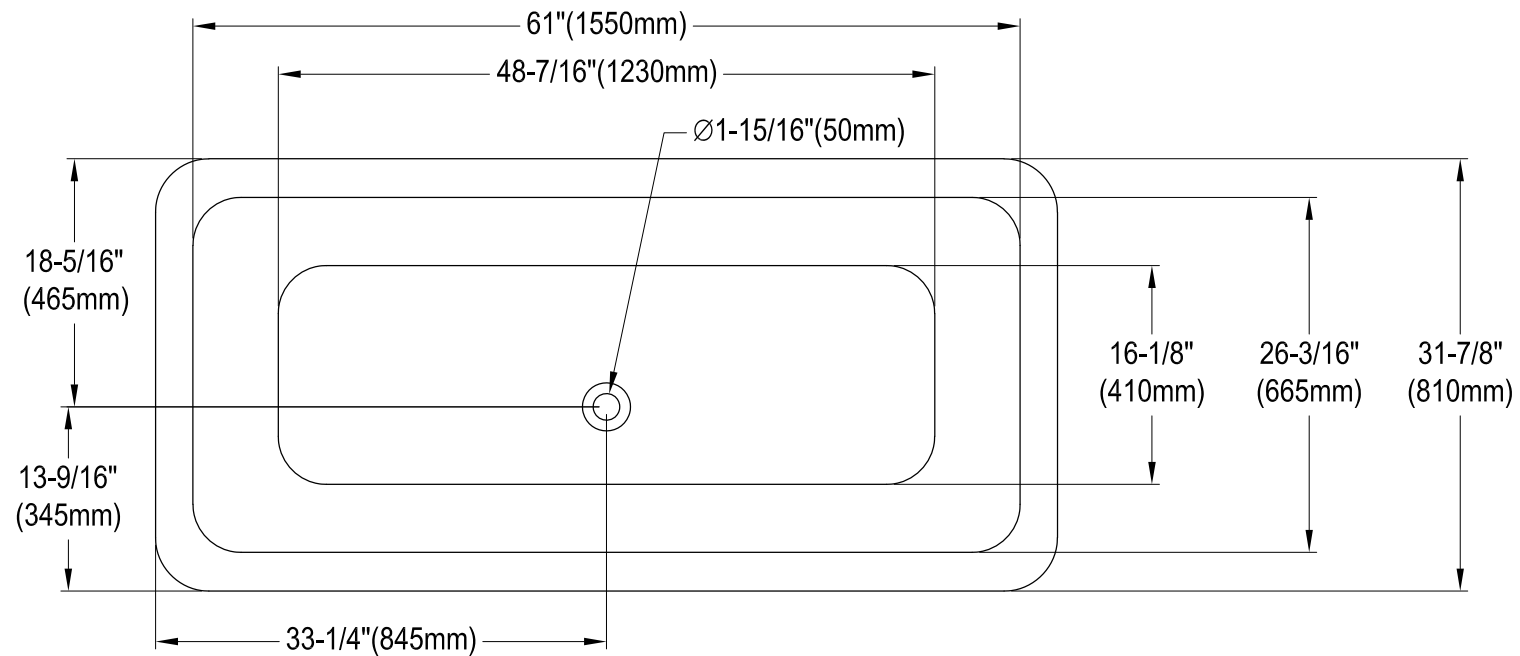

VCTQND6732NL0,1,2,5,8,W

67" Cast Iron Clawfoot Tub

M10 x 20 (4 pcs)
■■■■