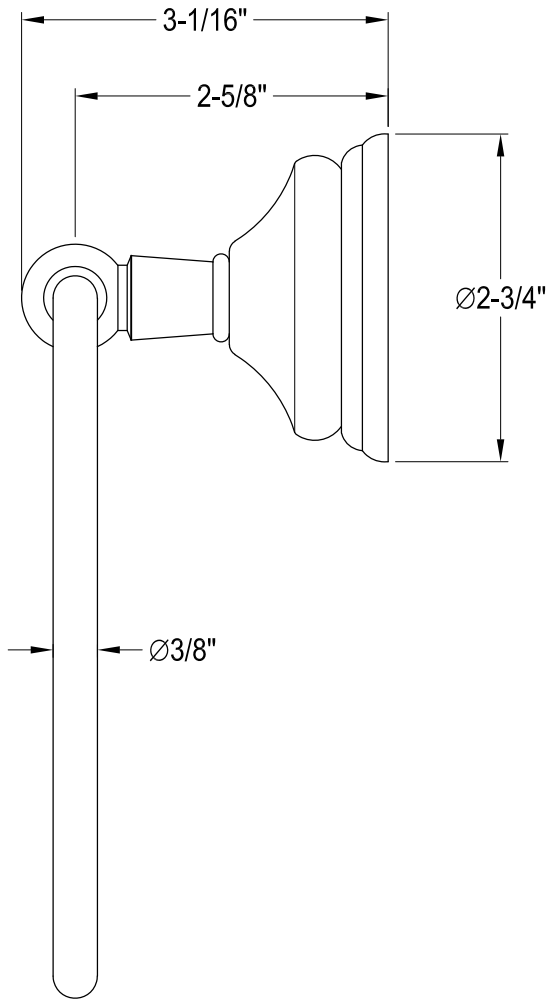

# BA1113MB,C,PB,ORB,BB,SN

24" Dual Towel Bar

# BA1114MB,C,PB,ORB,BB,SN

Towel Ring

# BA1117MB,C,PB,ORB,BB,SN

Robe Hook

# BA1118MB,C,PB,ORB,BB,SN

Toilet Paper Holder