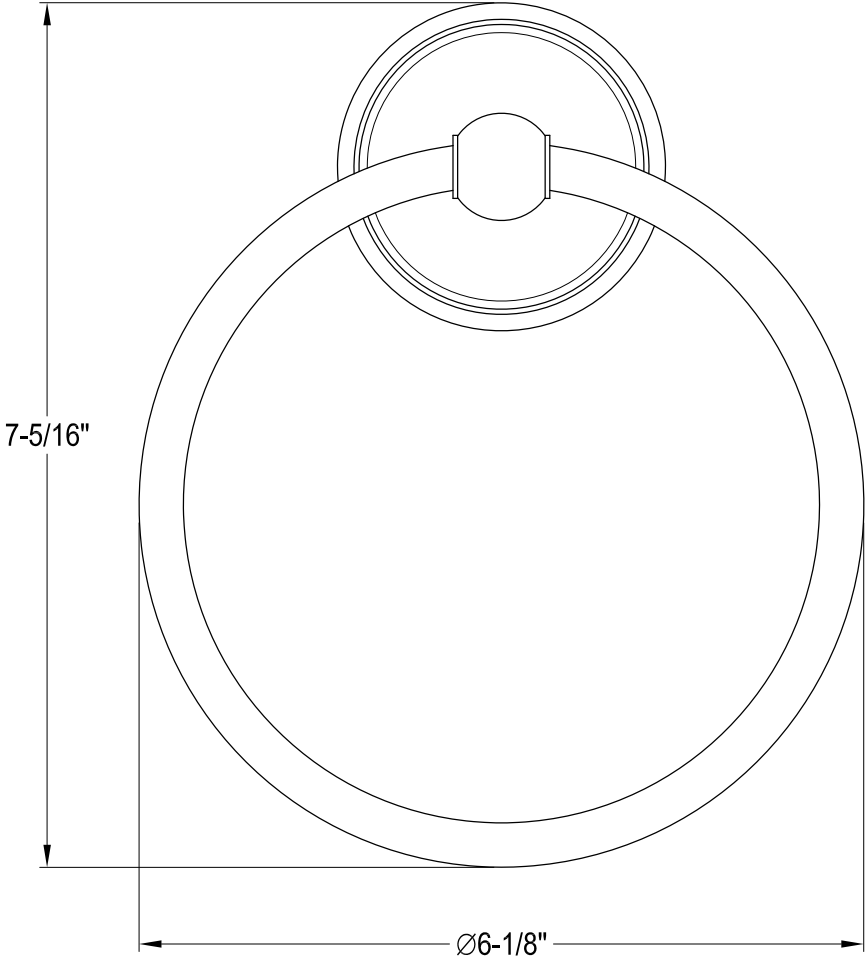

# BA1113MB,C,PB,ORB,BB,SN

24" Dual Towel Bar

# BA1114MB,C,PB,ORB,BB,SN

Towel Ring