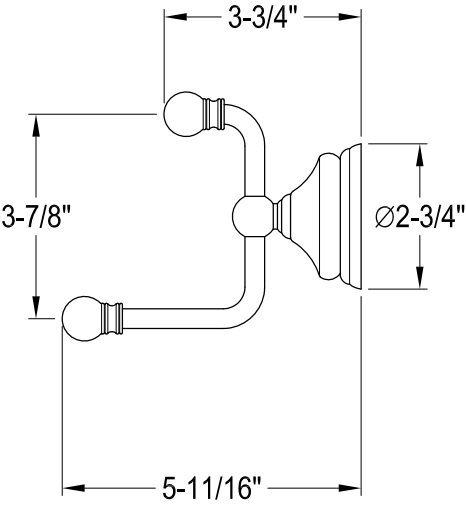

# BA1113MB,C,PB,ORB,BB,SN

24" Dual Towel Bar

# BA1114MB,C,PB,ORB,BB,SN

Towel Ring

# BA1117MB,C,PB,ORB,BB,SN

Robe Hook

# BA1118MB,C,PB,ORB,BB,SN

Toilet Paper Holder