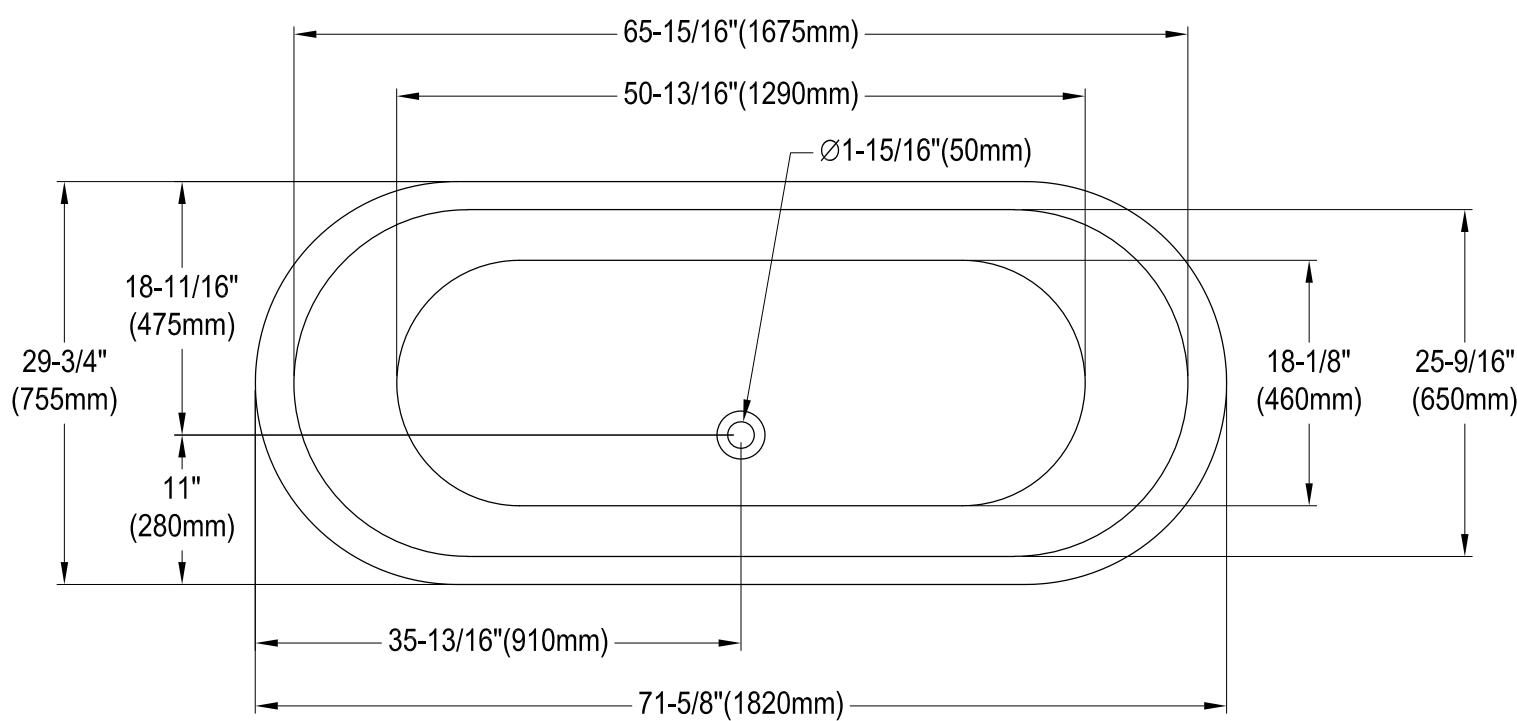

VCTNDS7231NL0,1,2,5,8,W

72" Cast Iron Clawfoot Tub

M10 x 20 (4 pcs)
■■■■