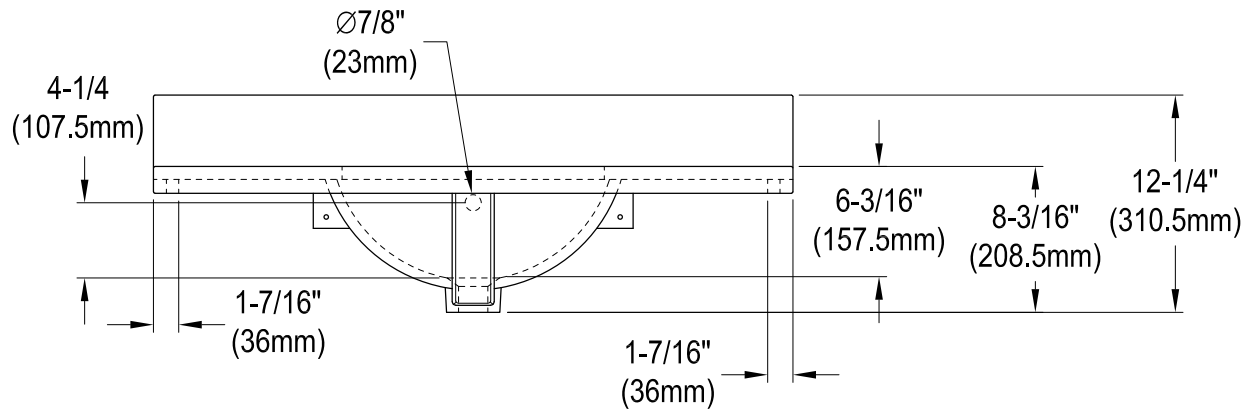

# KVPB3622M38

36" x 22" Carrara Marble Vanity Top With Oval Sink

**Drain Hole Size**  
(Scale 2:1)

**VSPLBRKT (1 pc)**