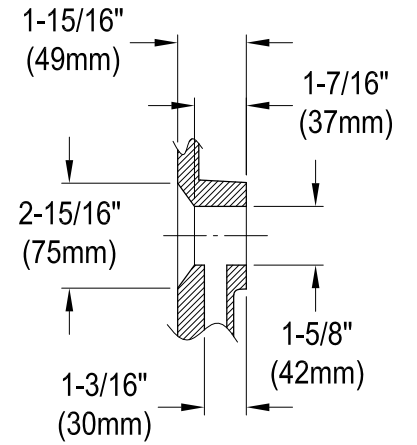

# KVPB3622M38

36" x 22" Carrara Marble Vanity Top With Oval Sink

**Drain Hole Size**  
(Scale 2:1)

**VSPLBRKT (1 pc)**