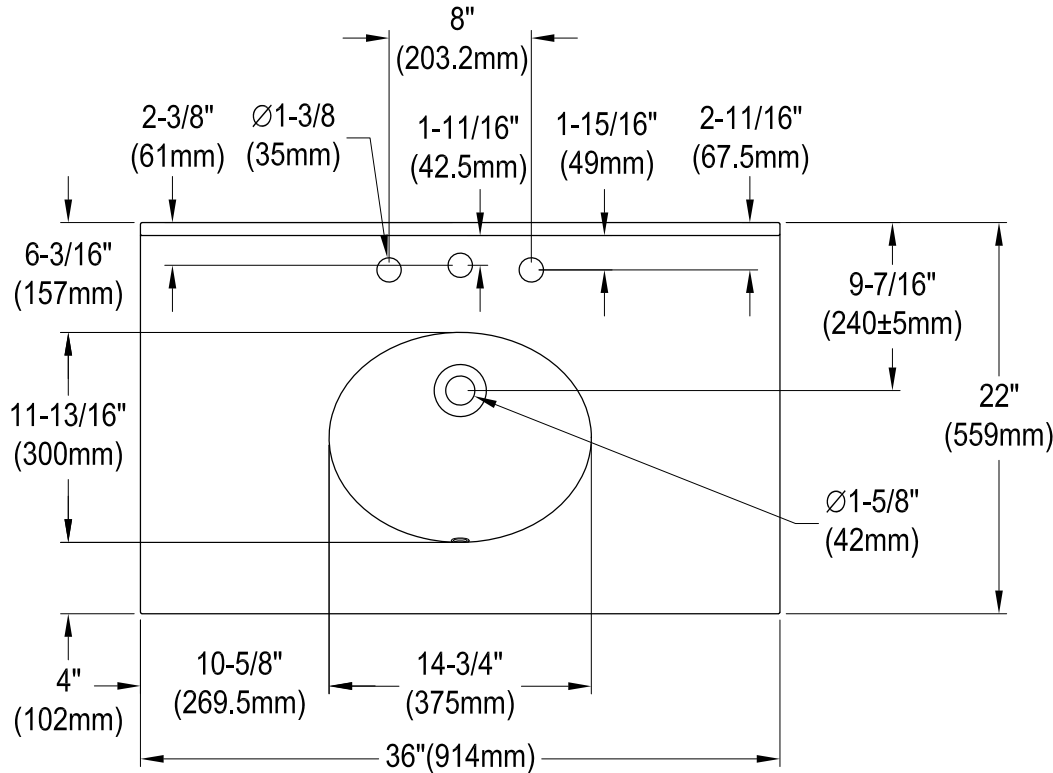

# KVPB3622M38

36" x 22" Carrara Marble Vanity Top With Oval Sink

**Drain Hole Size**  
(Scale 2:1)

**VSPLBRKT (1 pc)**