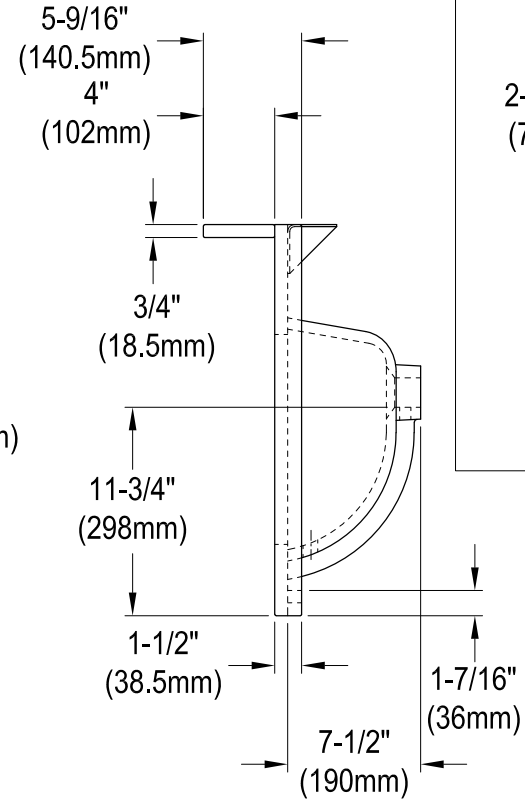

# KVPB3622M38

36" x 22" Carrara Marble Vanity Top With Oval Sink

**Drain Hole Size**  
(Scale 2:1)

**VSPLBRKT (1 pc)**