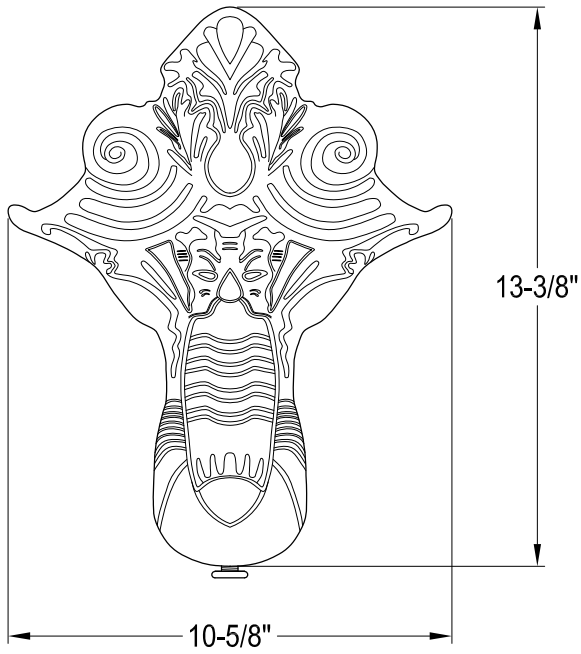

VCTNL0,1,2,5,8,W

Tub Iron Feet

CE Foot

DF Foot