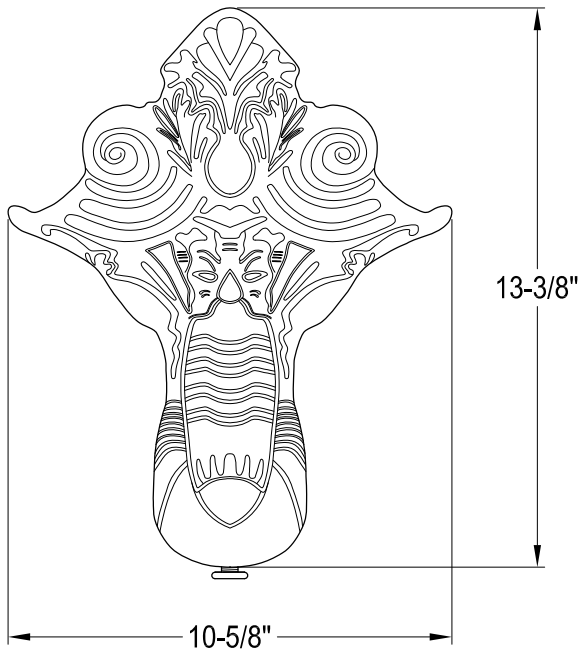

VCTNL0,1,2,5,8,W

Tub Iron Feet

CE Foot

DF Foot