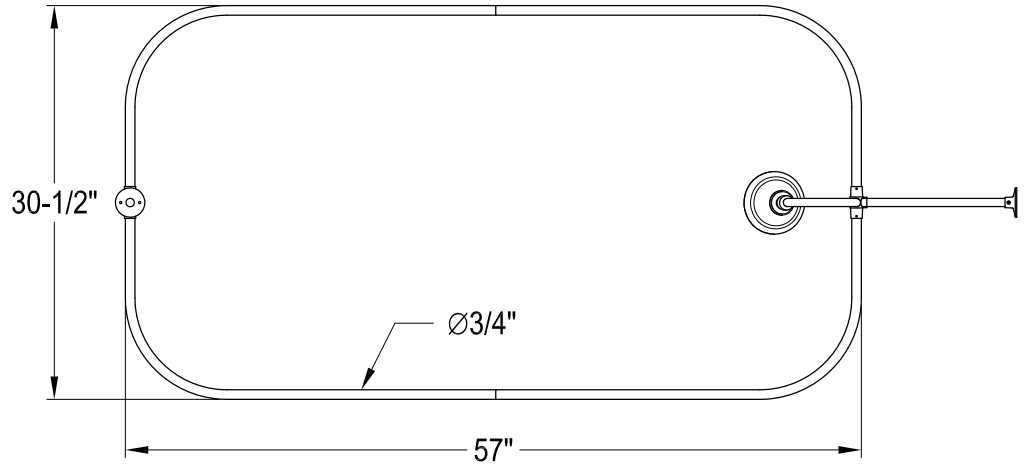

CCK3141,2,5,8AL

Shower Combo

CC461,2,5,8 Single Offset Bath Supply

CC2091,2,5,8 Tub Waste & Overflow