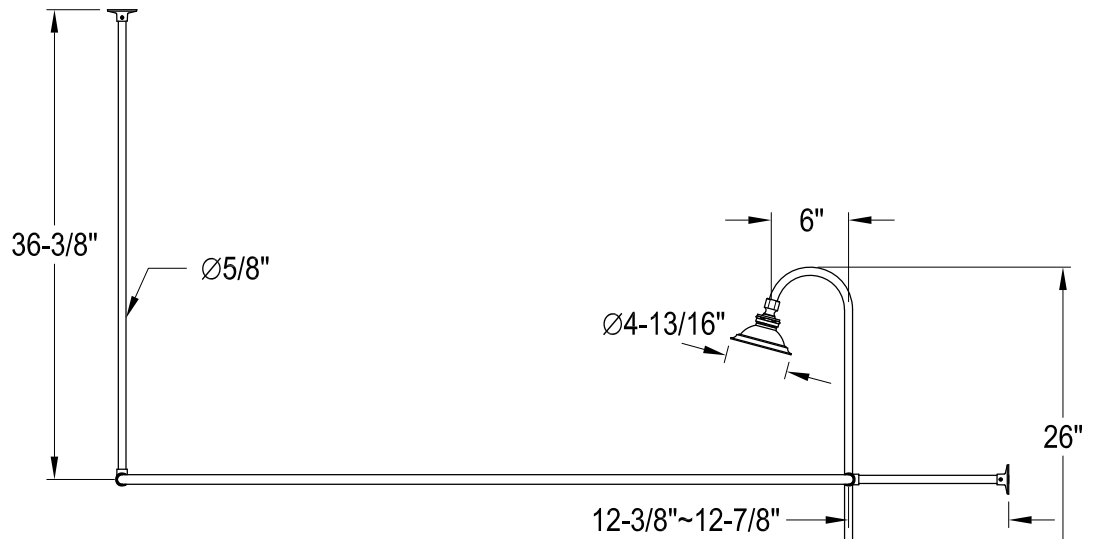

CCK3141,2,5,8AL

Shower Combo

CC461,2,5,8 Single Offset Bath Supply

CC2091,2,5,8 Tub Waste & Overflow