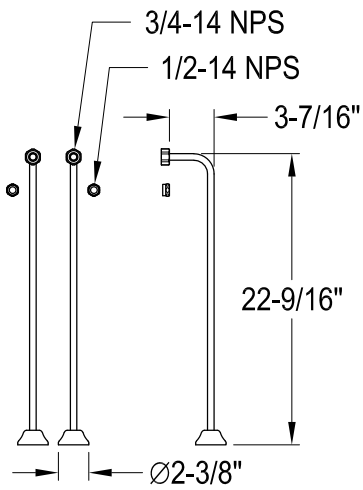

CCK3141,2,5,8AL

Shower Combo

CC461,2,5,8 Single Offset Bath Supply

CC2091,2,5,8 Tub Waste & Overflow