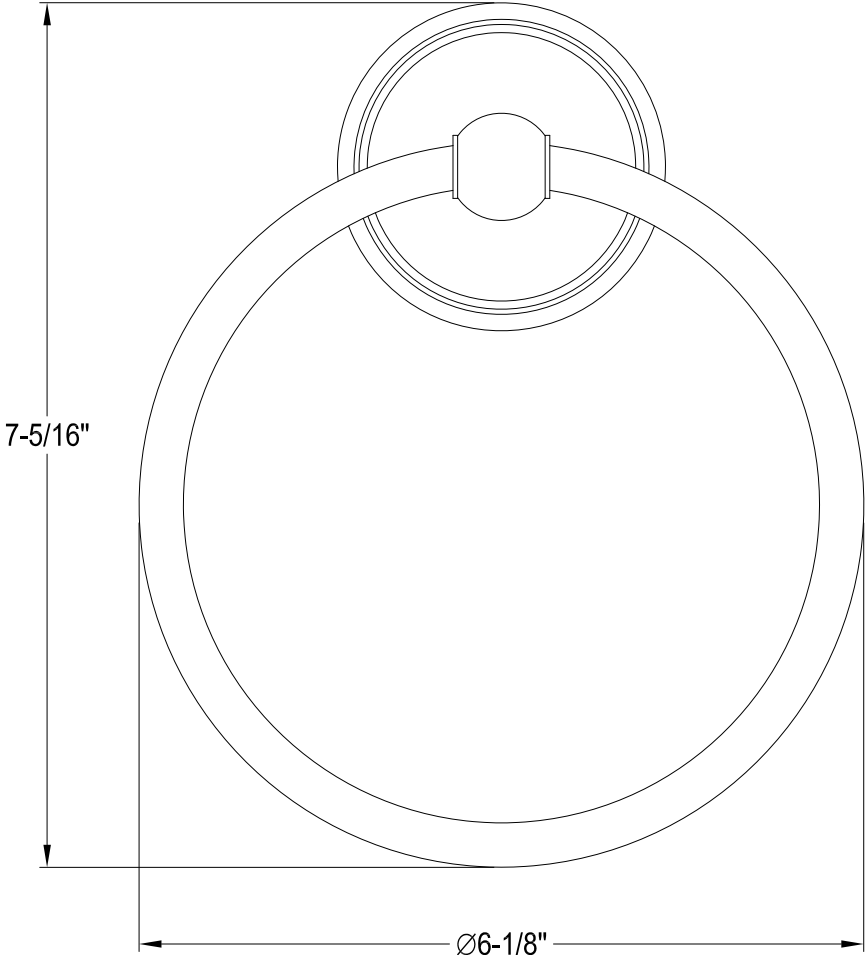

BA1112MB,C,PB,ORB,SN

18" Towel Bar

BA1114MB,C,PB,ORB,SN

Towel Ring

BA1117MB,C,PB,ORB,SN

Robe Hook

BA1118MB,C,PB,ORB,SN

Toilet Paper Holder