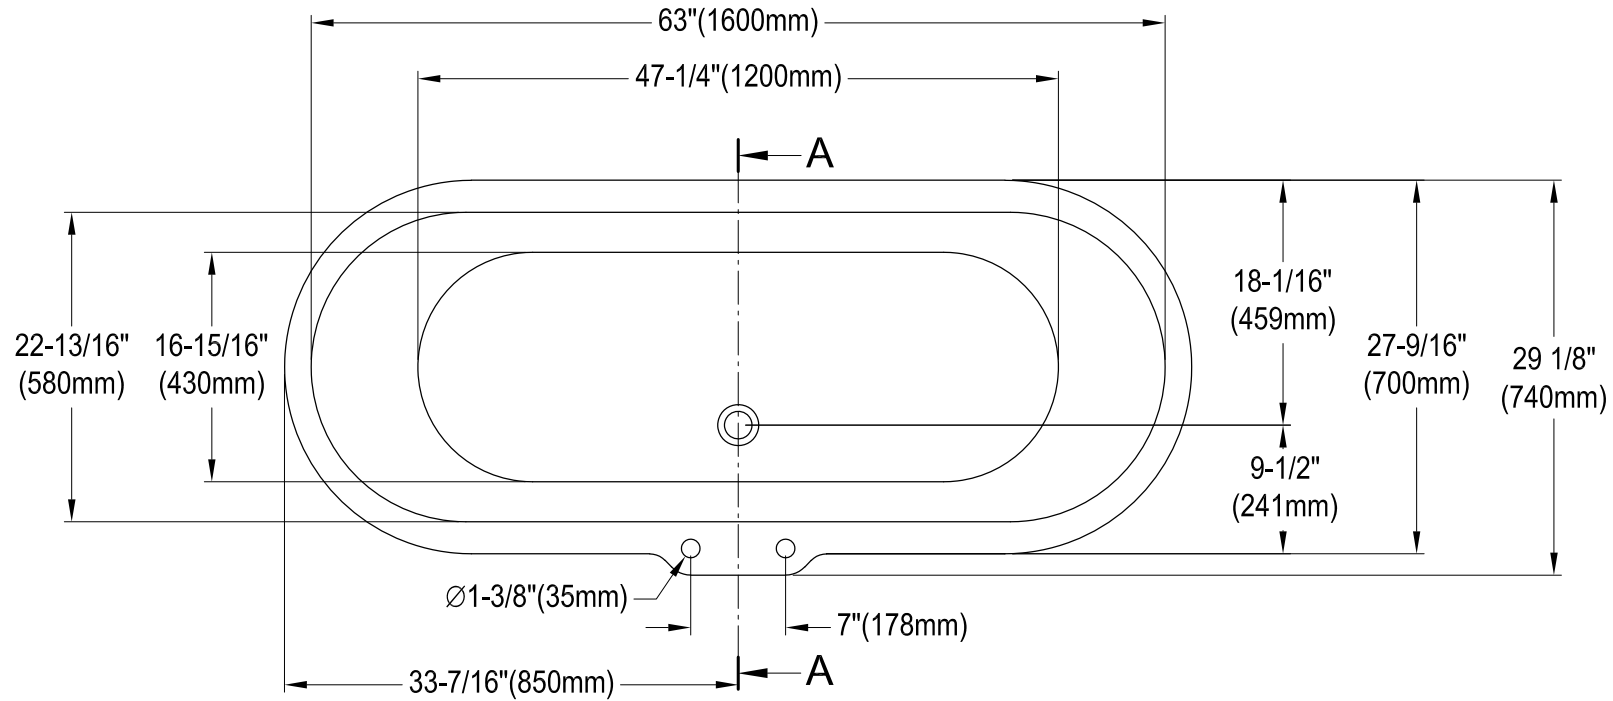

VCT7D6728NH0,1,5,8

67" Cast Iron Clawfoot Tub With 7" Faucet Drillings

Section A-A