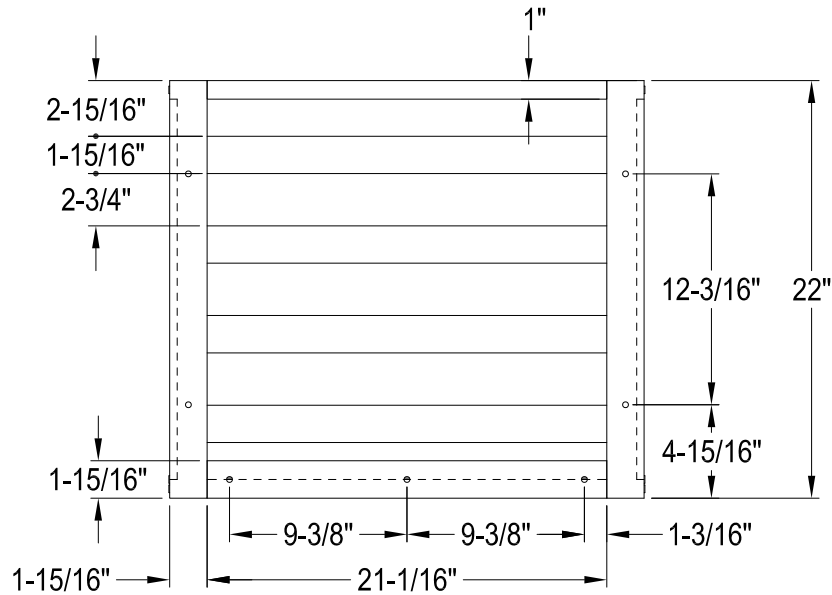

# VSP2522A0,1,2,5,6,7,8

Steel Bathroom Console Sink Base

VSPBRKT x 2 pcs

(Scale 3:1)