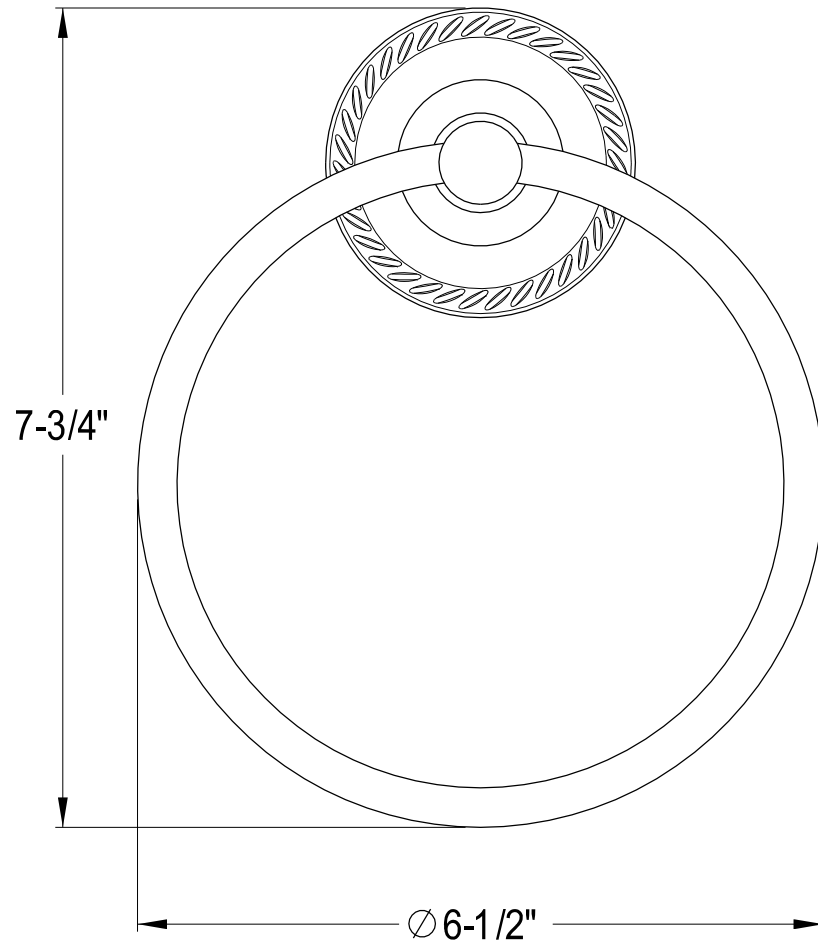

BA911C,PB,ORB,SN

24" Towel Bar

BA914C, ORB, SN

Towel Ring

BA917C,PB,ORB,SN

Robe Hook

BA91 8C, ORB, SN

Toilet Paper Holder