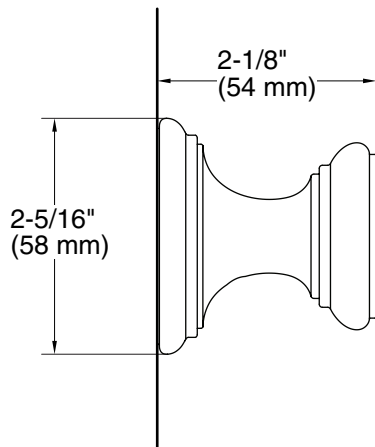

FEATURES

P34606

- Solid brass construction for durability and reliability
- Includes hex wrench for installation
- Complements the Bellis collection

SPECIFIED MODEL

Model	Description	Finishes			
P34606-00	Bellis Hook, Lever Handle	<input type="checkbox"/> CP Polished Chrome	<input type="checkbox"/> AD Nickel Silver	<input type="checkbox"/> AG Brushed Nickel	<input type="checkbox"/> ULB Unlacquered Brass