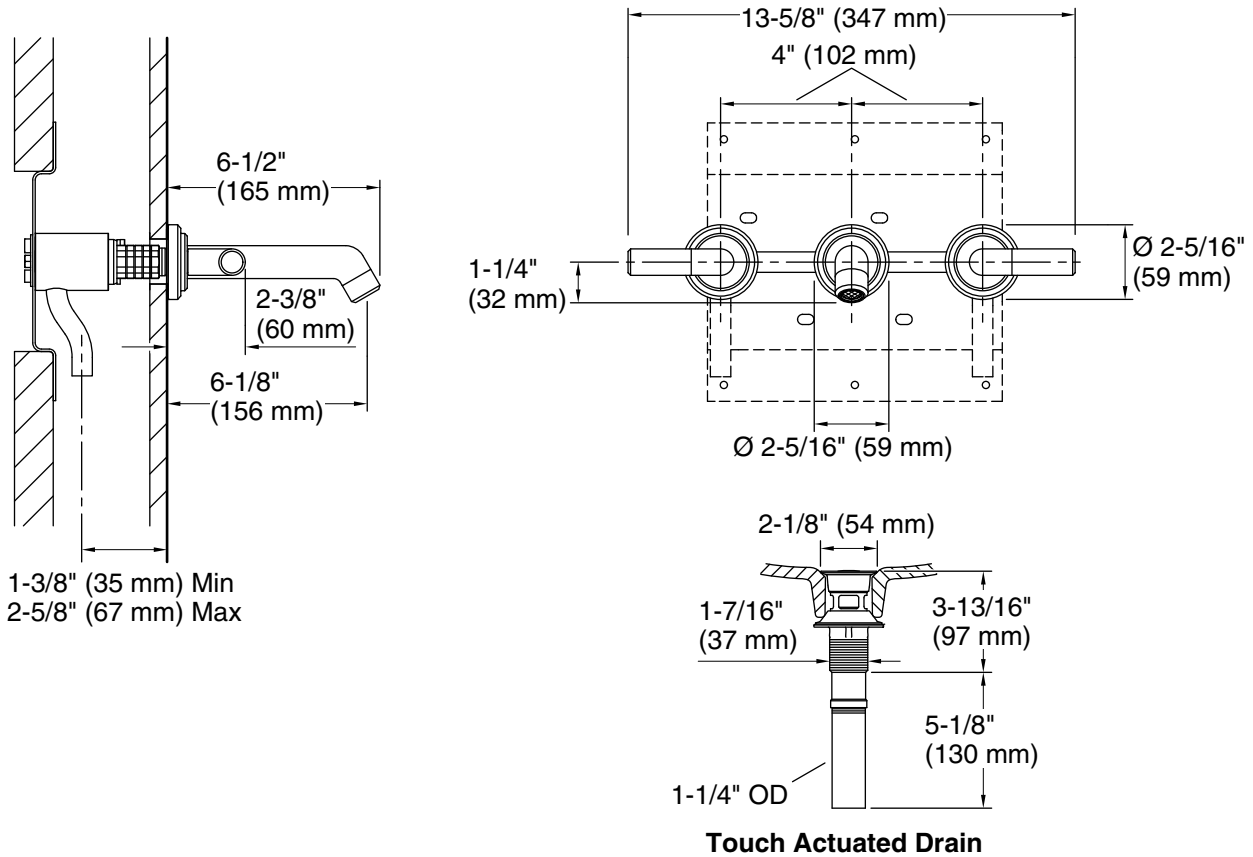

FEATURES

- Solid metal construction for durability and reliability
- Quarter-turn washerless ceramic disc valves
- 1.2 gal/min (4.5 l/min) maximum flow rate
- Includes Soft Touch drain
- Meets CalGreen requirements for basin faucets
- Complements the Pure Paletta collection

P24911

* Compliant when installed to the specific requirement of this regulation

SPECIFIED MODEL						
Model	Description	Finishes				
P24911-LV	Pure Paletta Wall-Mounted Basin Set	<input type="checkbox"/> CP Polished Chrome	<input type="checkbox"/> AD Nickel Silver	<input type="checkbox"/> AG Brushed Nickel	<input type="checkbox"/> BZ Antique Bronze	<input type="checkbox"/> ULB Unlacquered Brass
Required Rough-in						
P29304-00	Rough-in	<input type="checkbox"/> N/A				