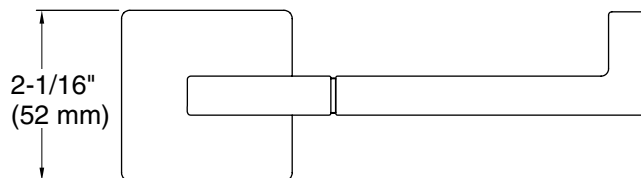

FEATURES

P30595

- Solid metal construction for durability and reliability
- Includes hex wrench for installation
- Complements the Grid collection

SPECIFIED MODEL			
Model	Description	Finishes	
P30595-00	Grid Toilet Paper Holder	<input type="checkbox"/> CP Polished Chrome	<input type="checkbox"/> BL Matte Black