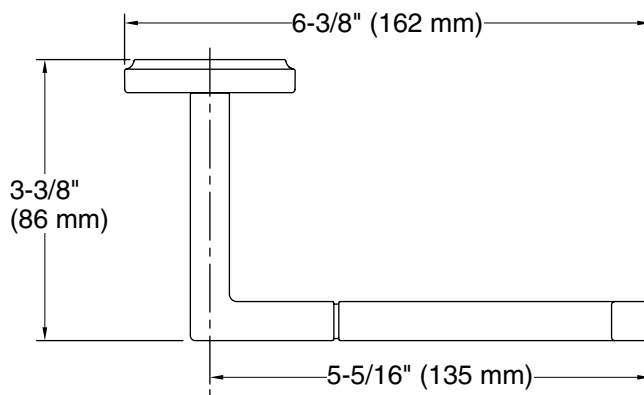

FEATURES

P30595

- Solid metal construction for durability and reliability
- Includes hex wrench for installation
- Complements the Grid collection

SPECIFIED MODEL			
Model	Description	Finishes	
P30595-00	Grid Toilet Paper Holder	<input type="checkbox"/> CP Polished Chrome	<input type="checkbox"/> BL Matte Black