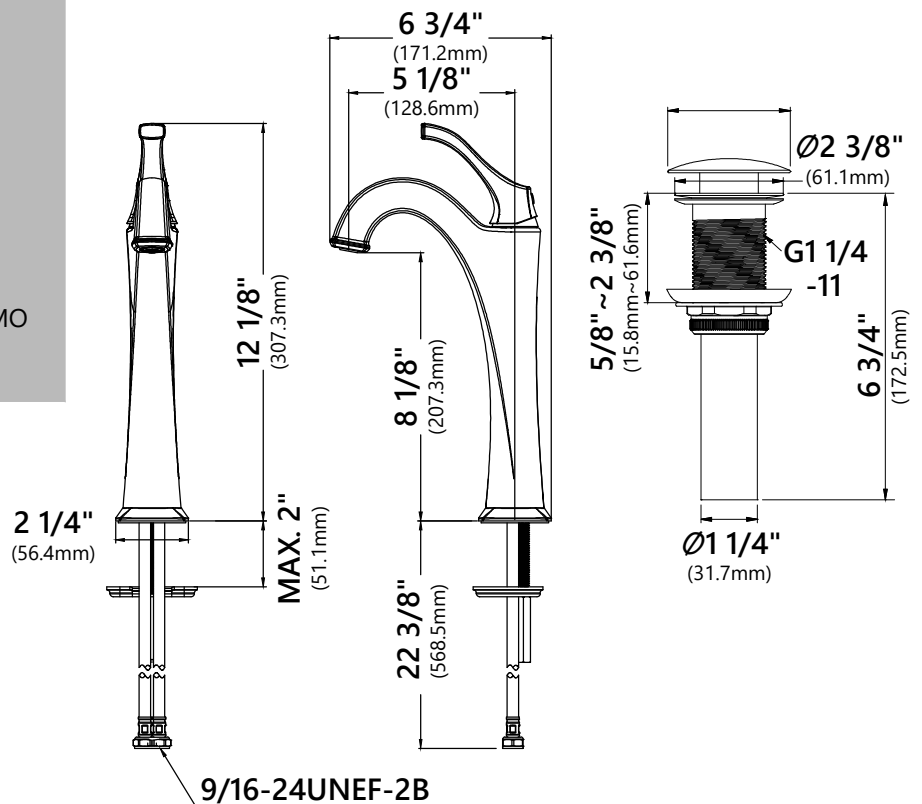

KVF-1200

Single Lever Vessel Bathroom Faucet

Faucet Dimensions

Overall Height: 12 1/8"

Overall Width: 2 1/4"

Spout Height: 8 1/8"

Spout Reach: 5 1/8"

Features

- Brass Body
- Lead Free Brass Waterway
- Flow Rate 1.2gpm (4.5L/min) @ 60 psi
- 25mm Ceramic Cartridge
- 29.5" Flexible Nylon Integrated Waterlines
- TPI of aerator in the Spout - M18.5*1
- Soft-touch Silicone Aerator
- Dome Shaped Screen Washer
- Ø1 1/4" Shank

Accessories Included

- Pop-Up Drain
- Hex Wrench
- Aerator Key

Available Finishes

- Chrome
- Matte Black
- Spot Free Brushed Nickel
- Oil Rubbed Bronze

CODES/STANDARDS:

Product Certification

cUPC (ASME A112.18.1/CSA B125.1)

NSF/ANSI Standard 61 and 372 certified by IAPMO

AB1953, MASS, DOE, CEC, ADA

Warranty

Kraus Limited Lifetime Warranty

see website for details www.kraususa.com